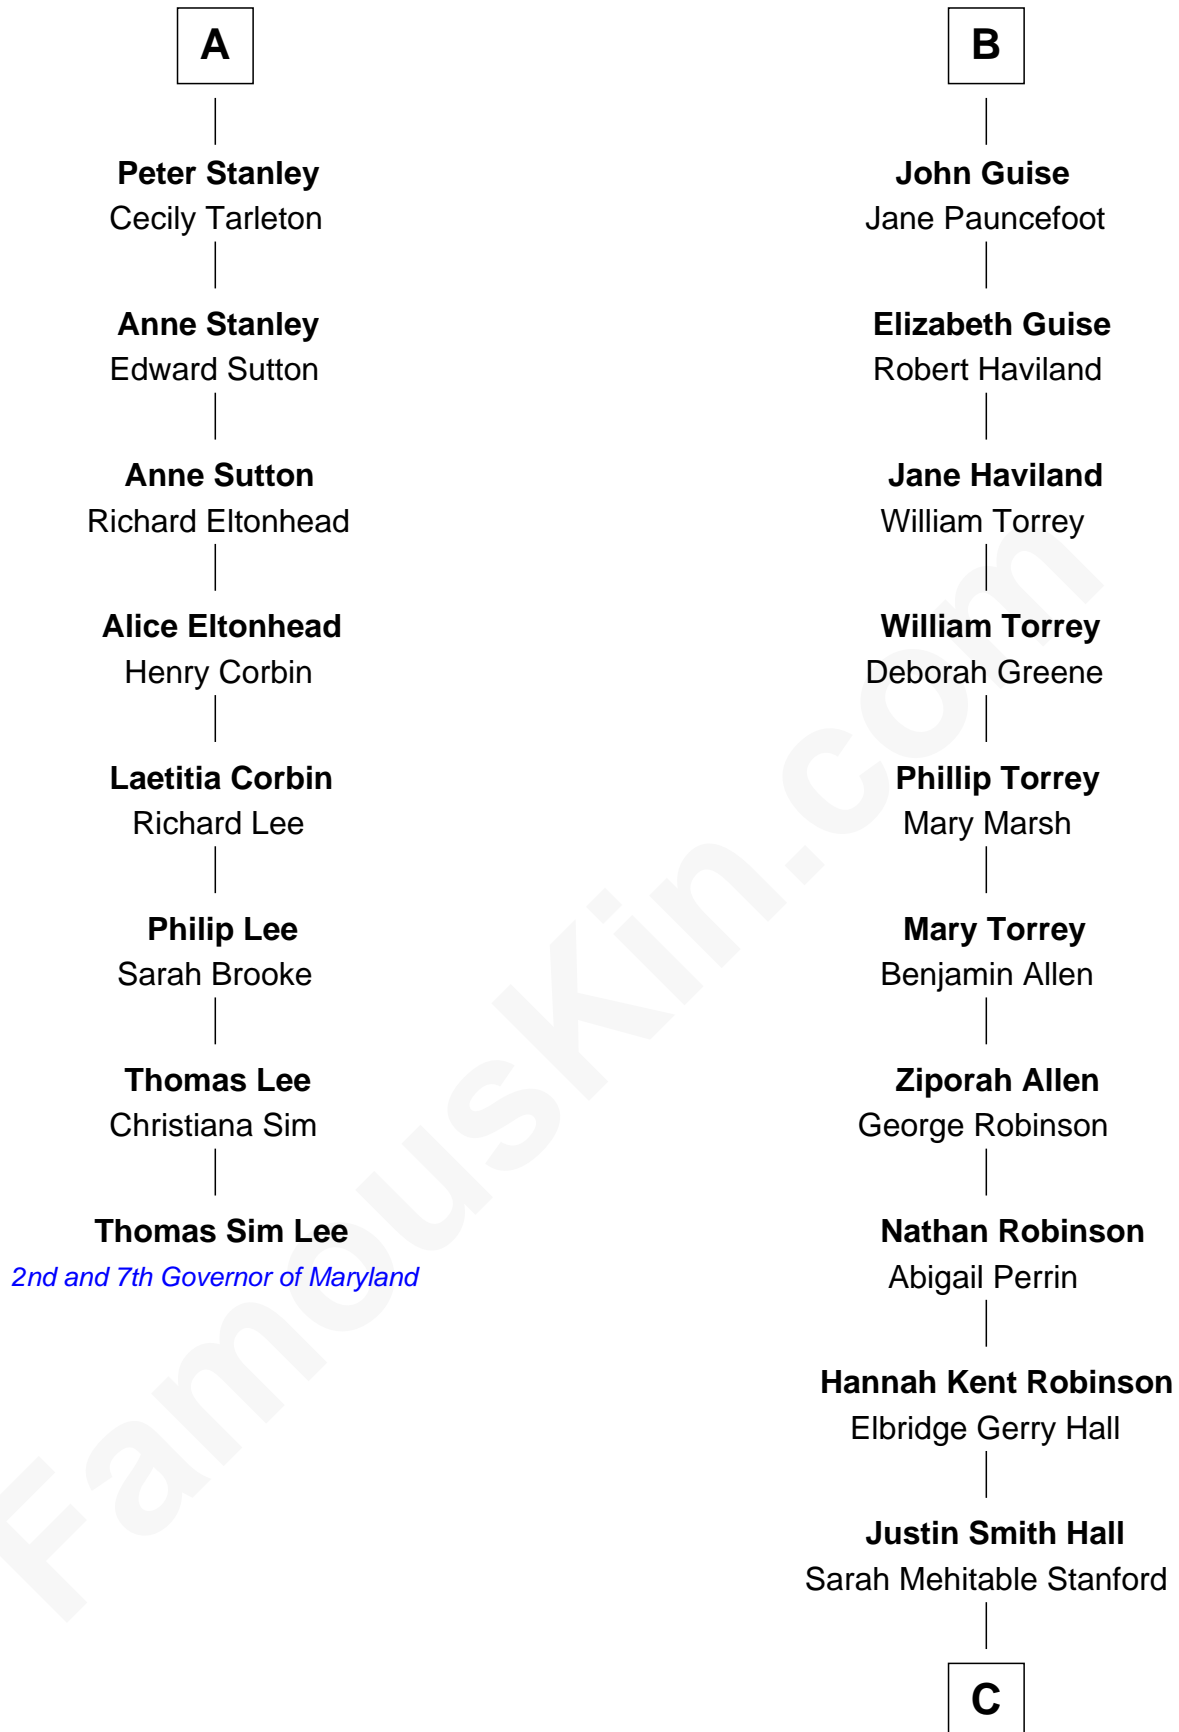

FamousKin.com Relationship Chart of

Thomas Sim Lee

2nd and 7th Governor of Maryland

14th cousin 5 times removed of

Raquel Welch

Movie Actress

C

Emery Stanford Hall

Clara Louise Adams

Josephine Sarah Hall

Armando Carlos Tejada

Raquel Welch

aka Raquel Welch

FamousKin.com