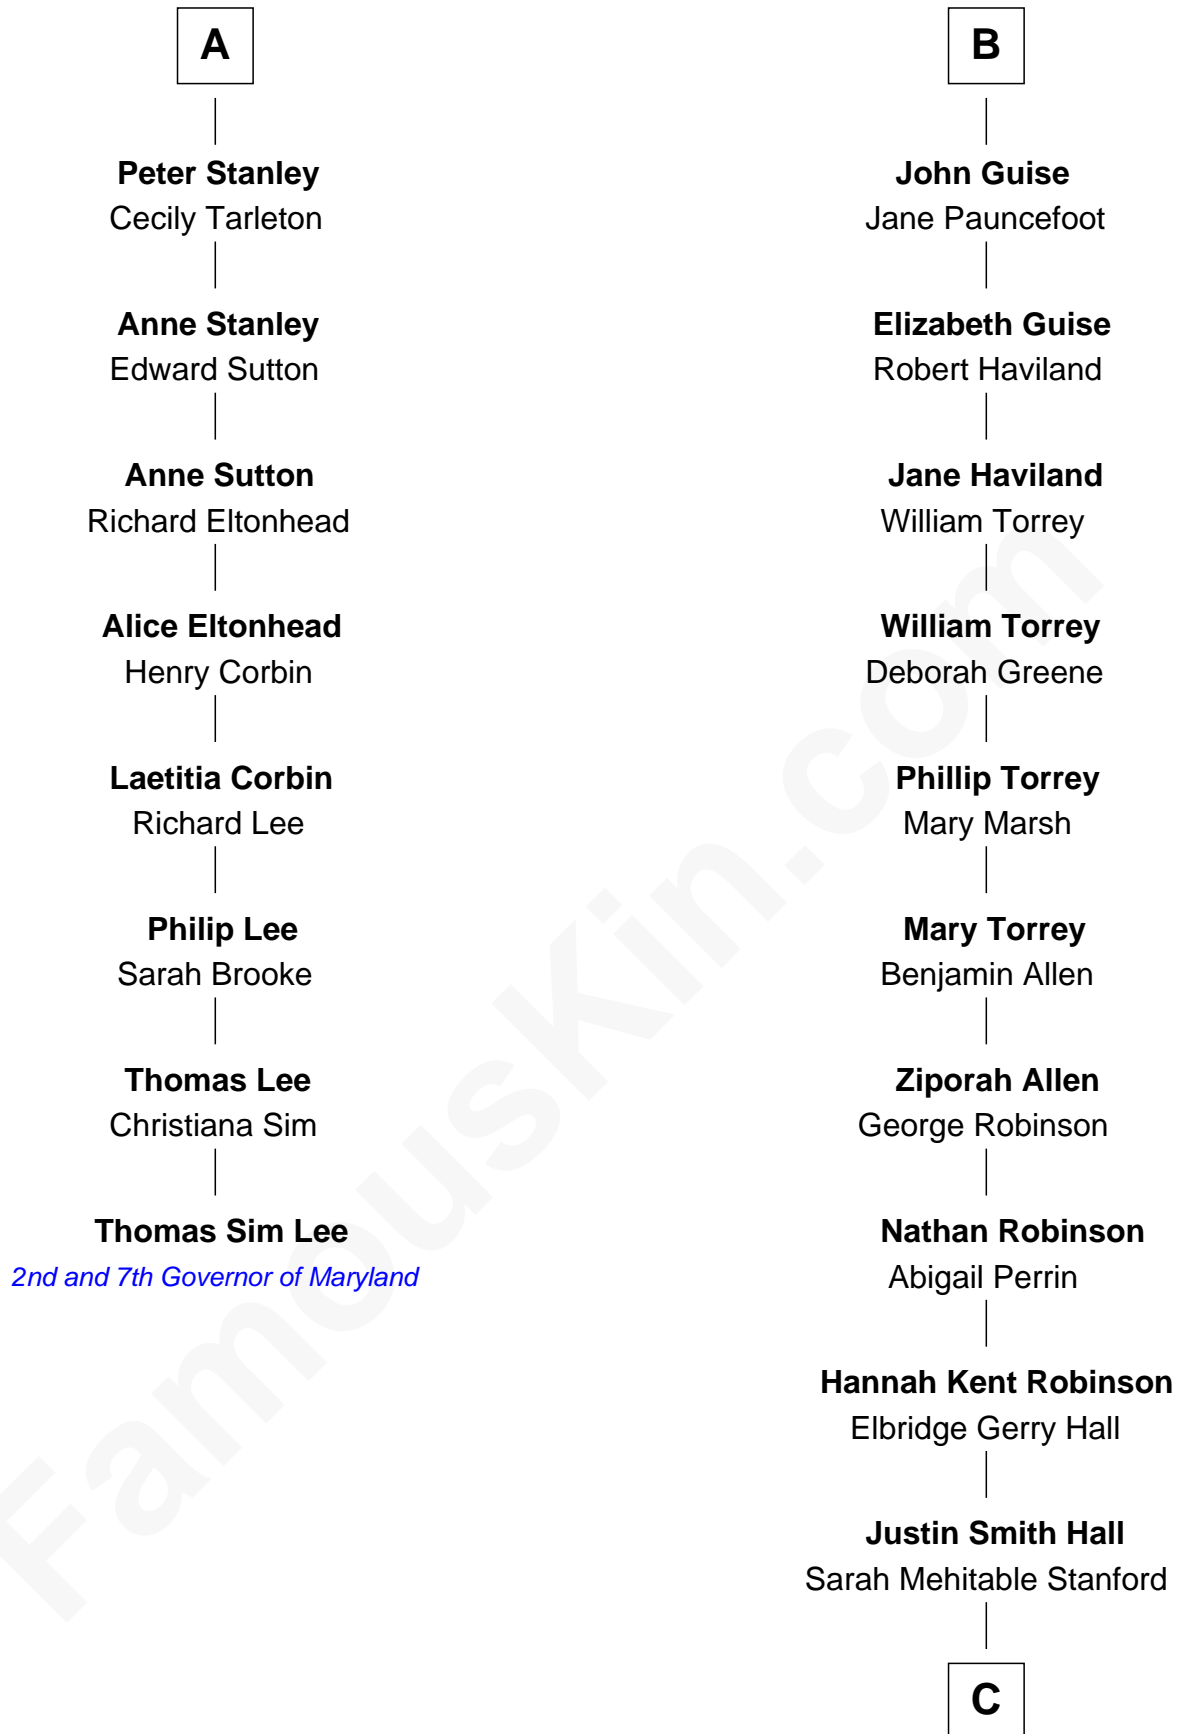

FamousKin.com Relationship Chart of

Thomas Sim Lee

2nd and 7th Governor of Maryland

14th cousin 5 times removed of

Raquel Welch

Movie Actress

Sir Robert de Holland

Maude la Zouche

C

Emery Stanford Hall

Clara Louise Adams

Josephine Sarah Hall

Armando Carlos Tejada

Raquel Welch

aka Raquel Welch

FamousKin.com