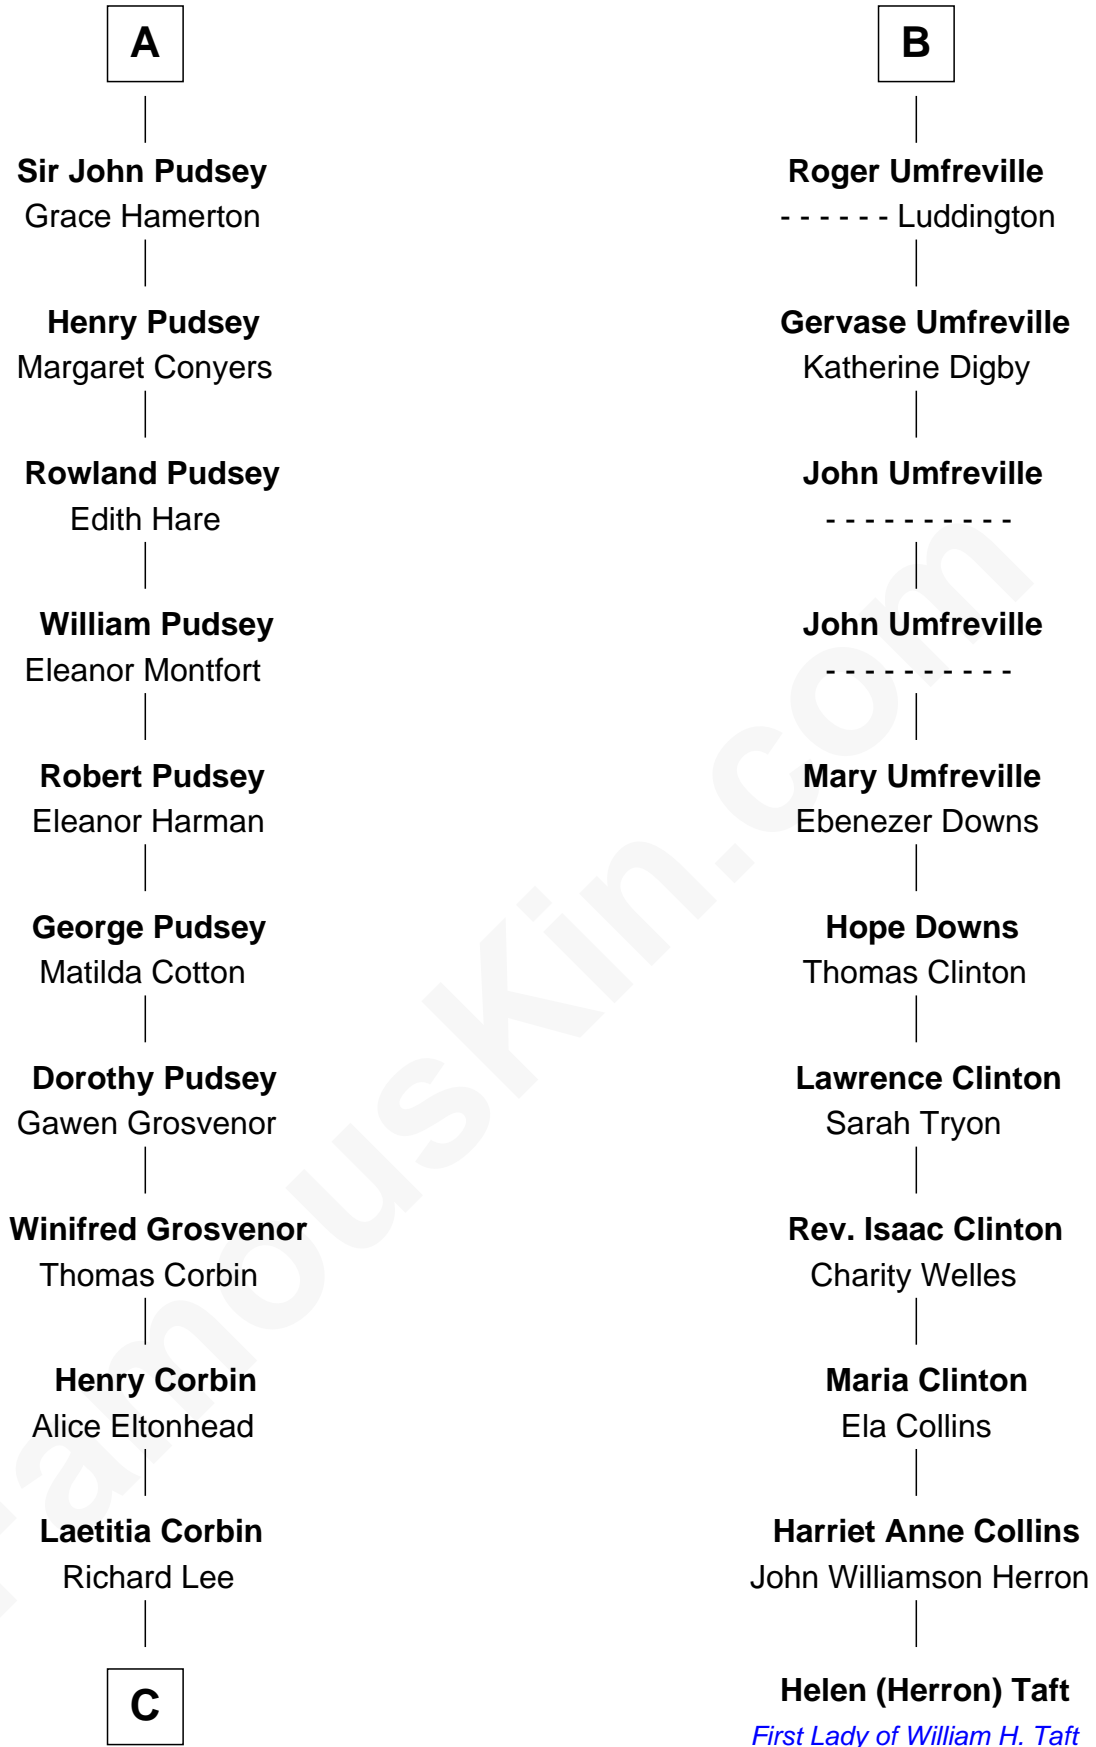

FamousKin.com Relationship Chart of

Thomas Sim Lee

2nd and 7th Governor of Maryland

17th cousin 2 times removed of

Helen (Herron) Taft

First Lady of President William H. Taft

C

Philip Lee
Sarah Brooke

Thomas Lee
Christiana Sim

Thomas Sim Lee
2nd and 7th Governor of Maryland

FamousKin.com