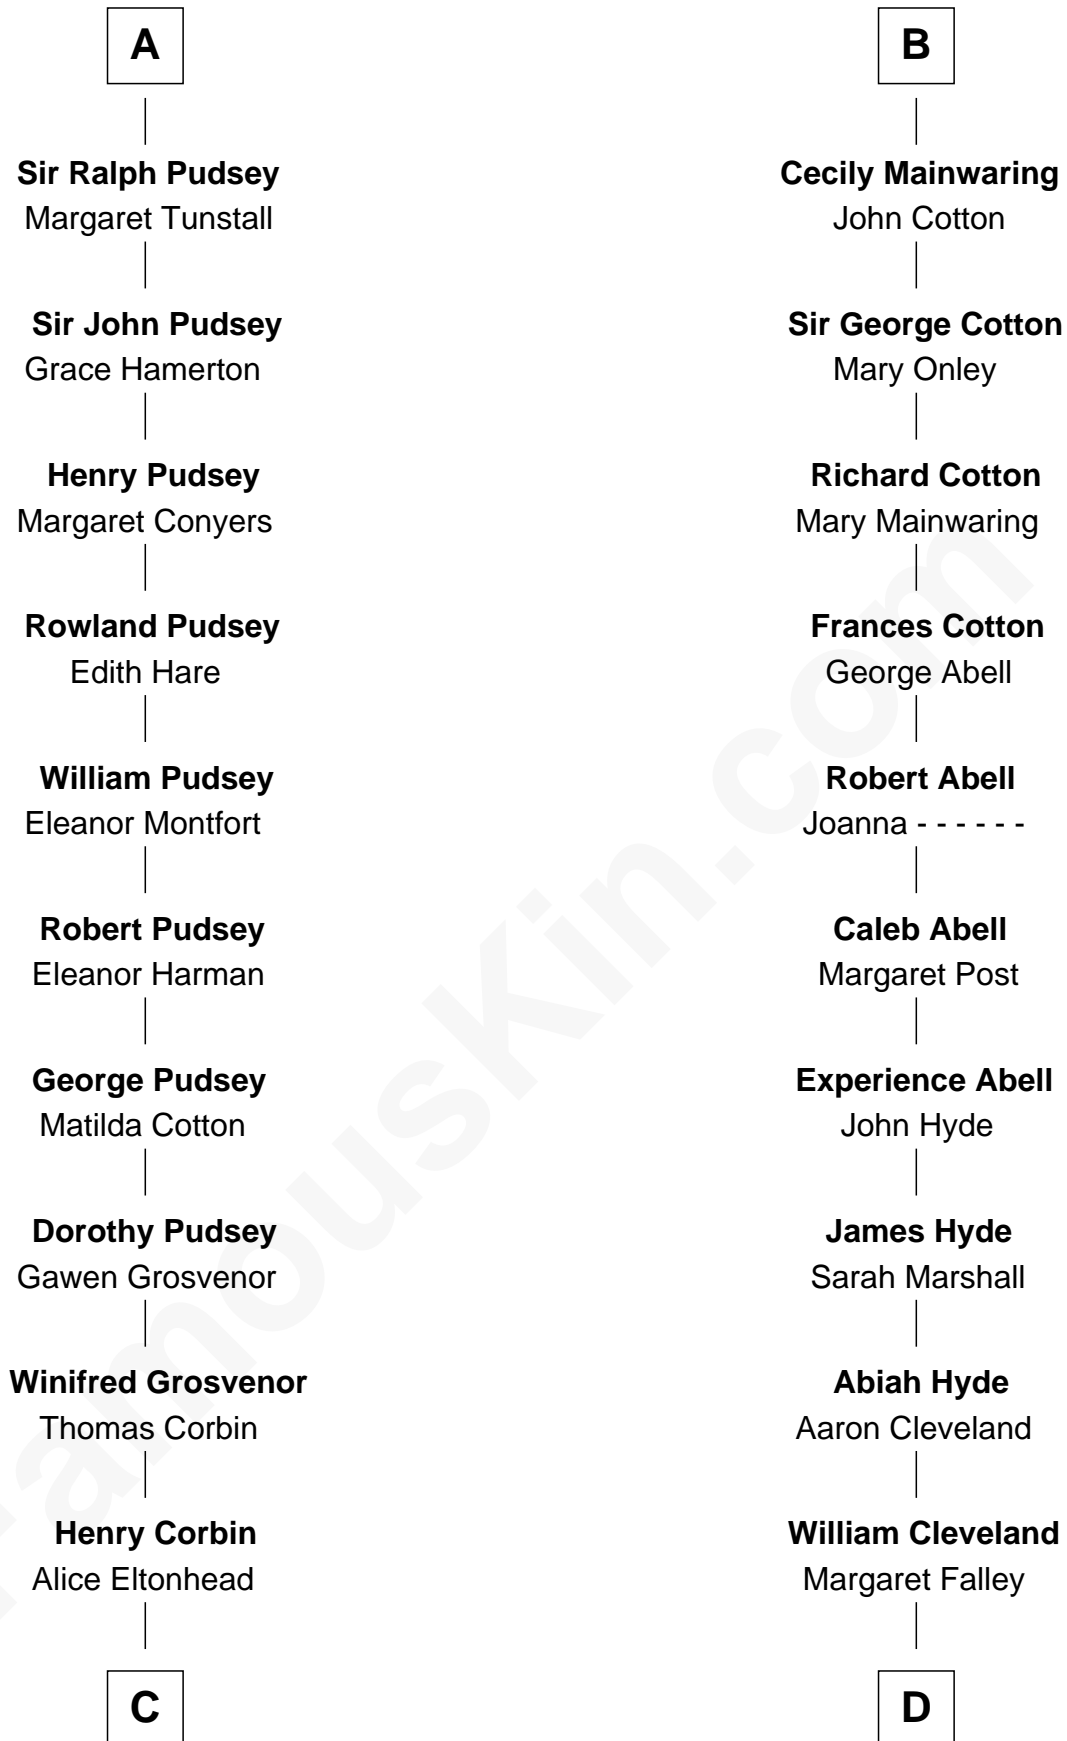

# FamousKin.com Relationship Chart of

**Thomas Sim Lee**

*2nd and 7th Governor of Maryland*

**18th cousin 2 times removed of**

**Grover Cleveland**

*22nd and 24th U.S. President*

FamousKin.com