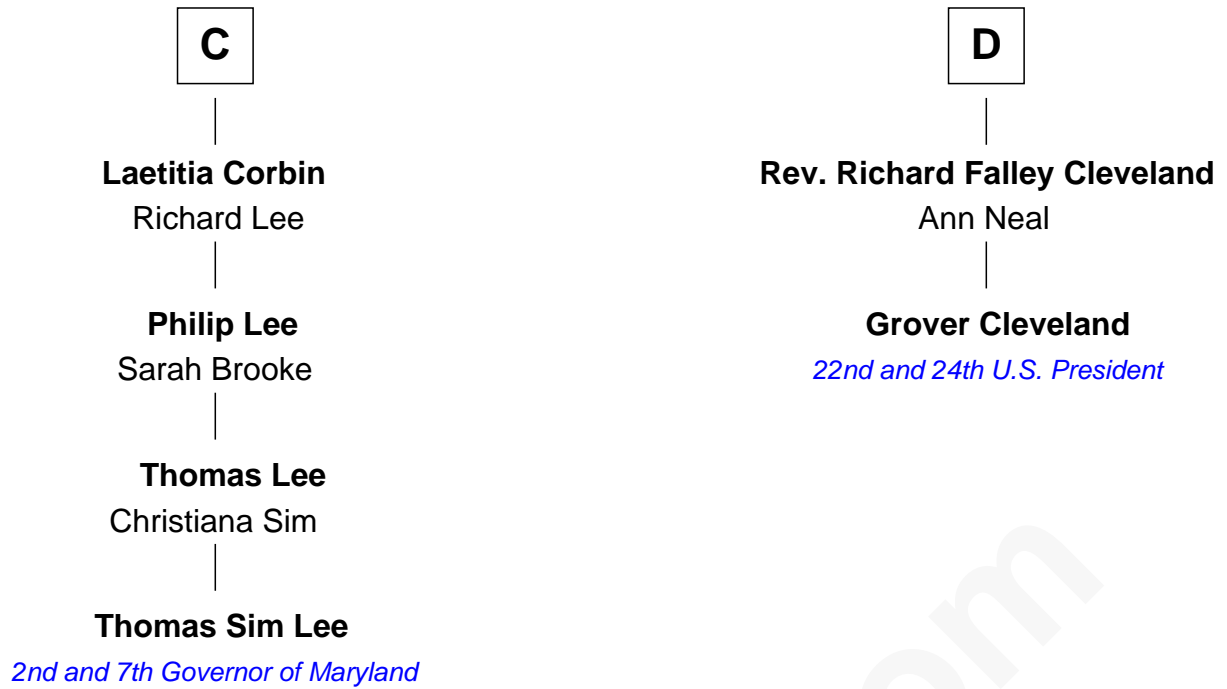

# FamousKin.com Relationship Chart of

**Thomas Sim Lee**

*2nd and 7th Governor of Maryland*

**18th cousin 2 times removed of**

**Grover Cleveland**

*22nd and 24th U.S. President*

FamousKin.com