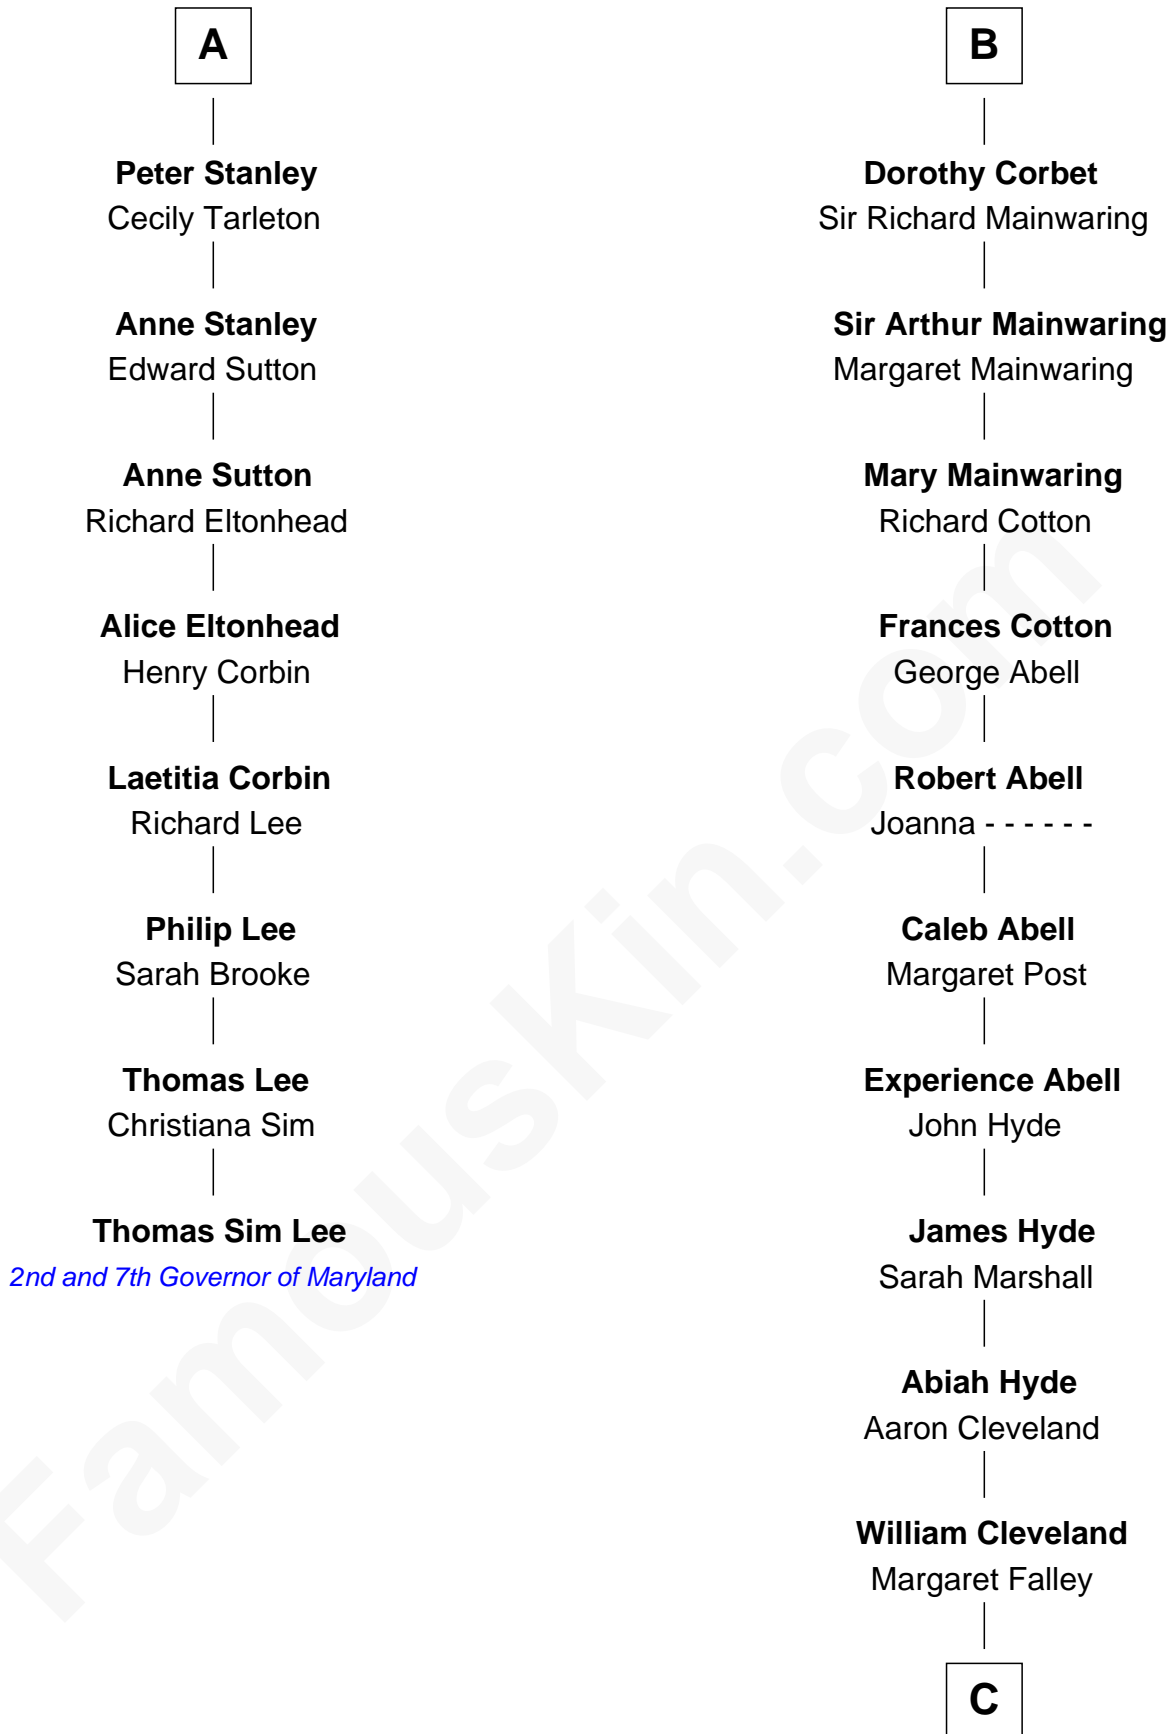

FamousKin.com Relationship Chart of

Thomas Sim Lee

2nd and 7th Governor of Maryland

14th cousin 4 times removed of

Grover Cleveland

22nd and 24th U.S. President

Ralph de Stafford

*with wife
Katherine de Hastang*

Elizabeth Belknap

William Stanley

Alice Hoghton

Anne Ferrers

Sir Walter Devereux

Sir William Stanley

Agnes Grosvenor

Elizabeth Devereux

Sir Richard Corbet

Sir William Stanley

Anne Harington

Sir Robert Corbet

Elizabeth Vernon

A

B

C

Rev. Richard Falley Cleveland

Ann Neal

Grover Cleveland

22nd and 24th U.S. President

FamousKin.com