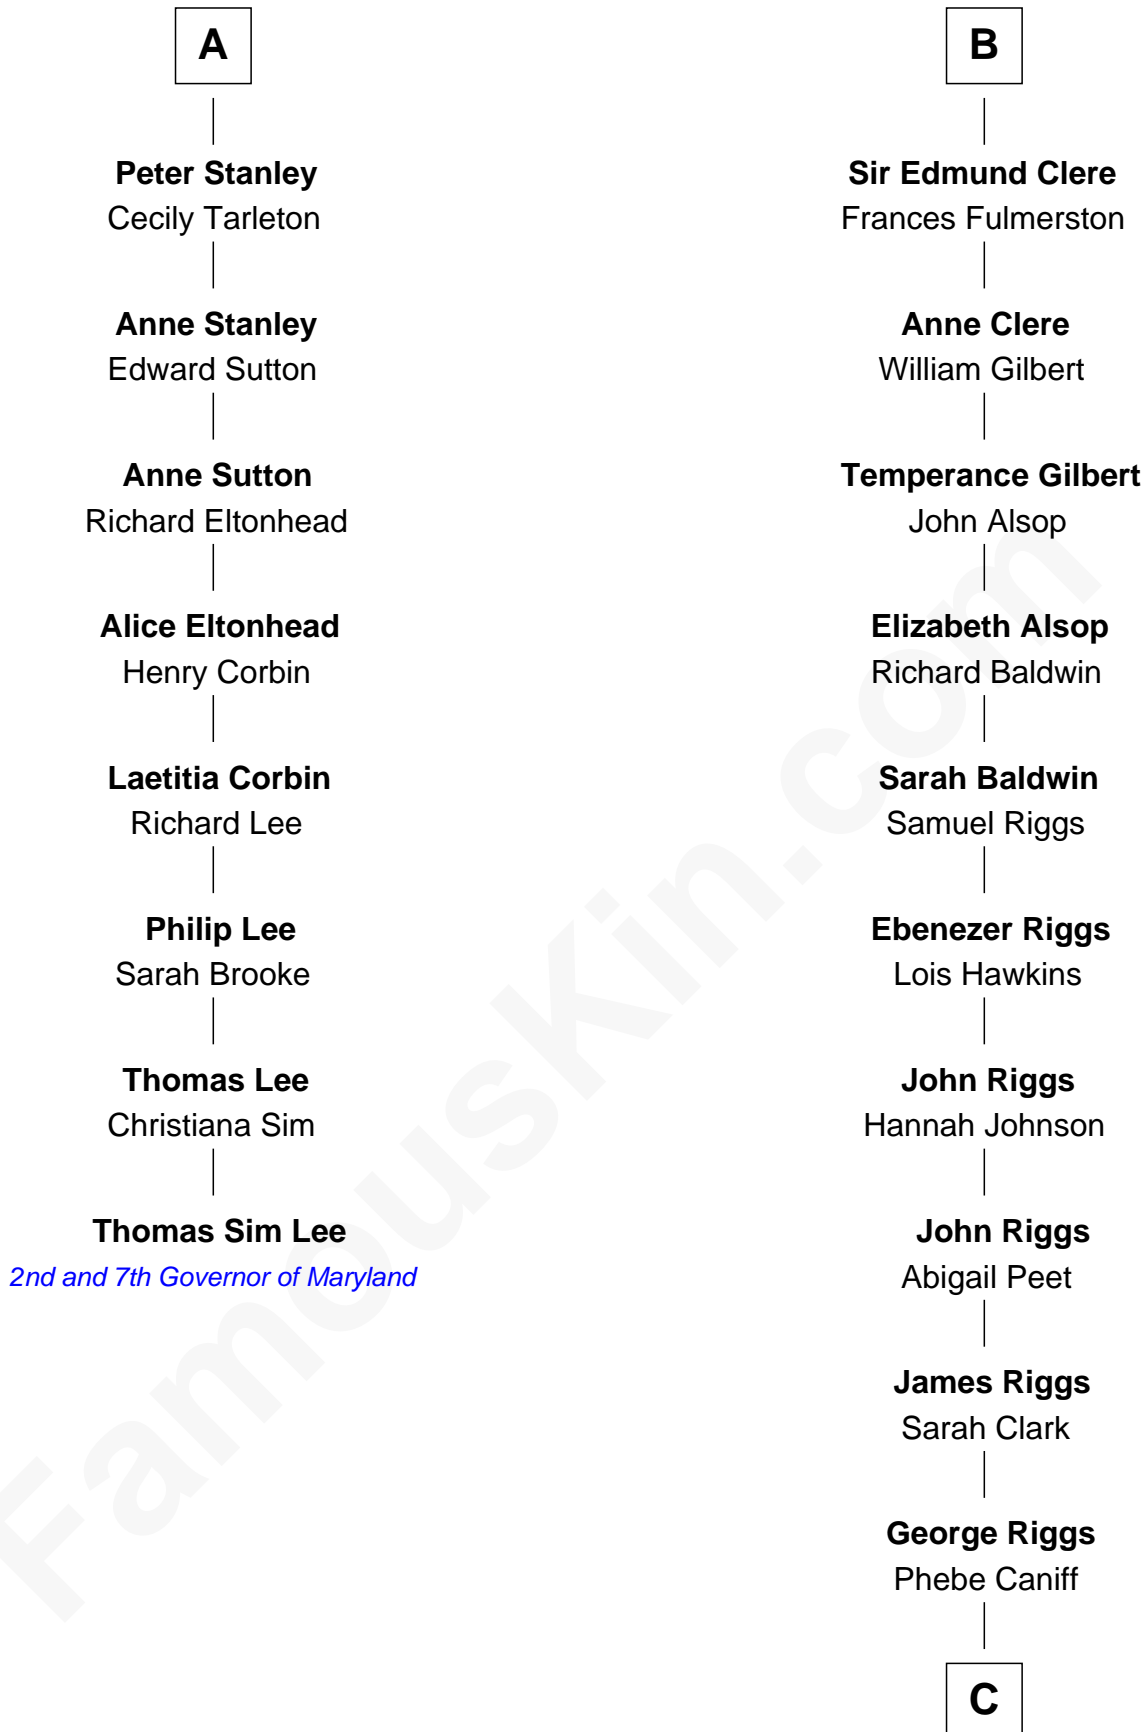

FamousKin.com Relationship Chart of

Thomas Sim Lee

2nd and 7th Governor of Maryland

14th cousin 6 times removed of

Mamie (Doud) Eisenhower

First Lady of President Dwight Eisenhower

Ralph de Stafford

*with wife
Katherine de Hastang*

*with wife
Margaret de Audley*

C

Maria Riggs

Eli Doud

Royal Houghton Doud

Mary Cornelia Sheldon

John Sheldon Doud

Elivera Mathilda Carlson

Mamie (Doud) Eisenhower

First Lady of Dwight Eisenhower

FamousKin.com