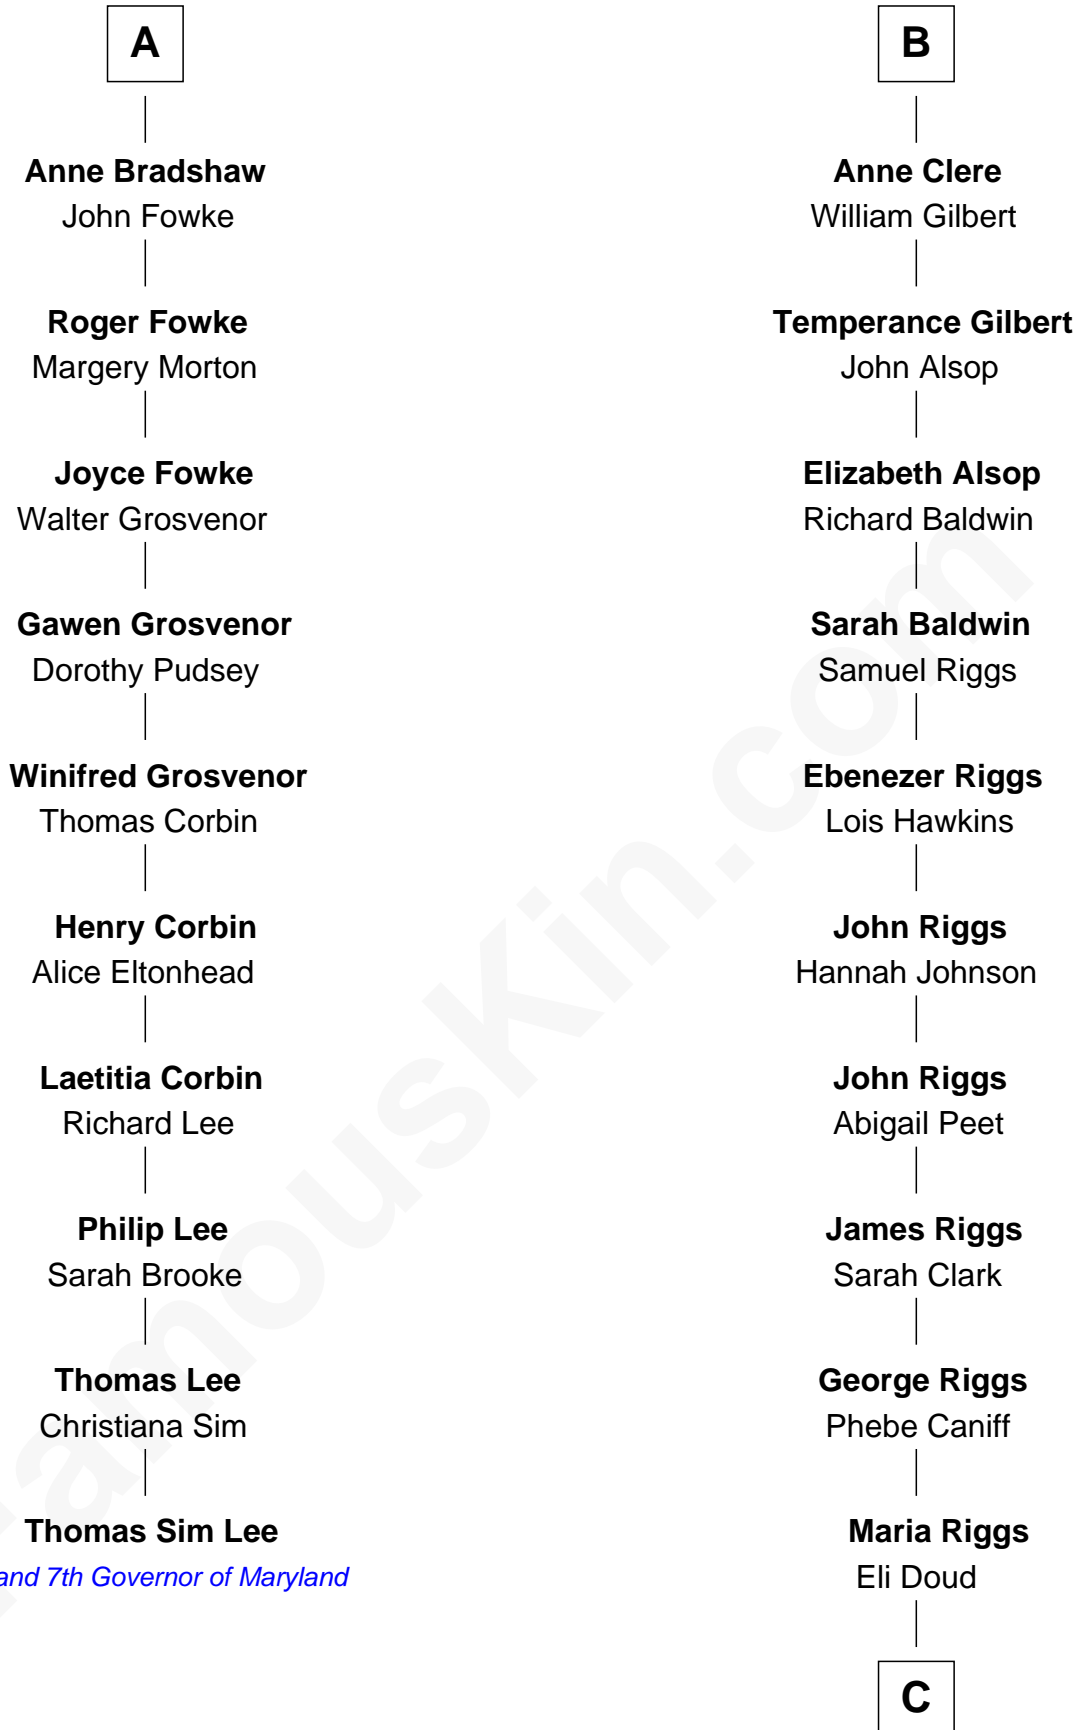

FamousKin.com

Relationship Chart of

Thomas Sim Lee

2nd and 7th Governor of Maryland

16th cousin 3 times removed of

Mamie (Doud) Eisenhower

First Lady of President Dwight Eisenhower

C

—
Royal Houghton Doud

Mary Cornelia Sheldon

—
John Sheldon Doud

Elivera Mathilda Carlson

—
Mamie (Doud) Eisenhower

First Lady of Dwight Eisenhower

FamousKin.com