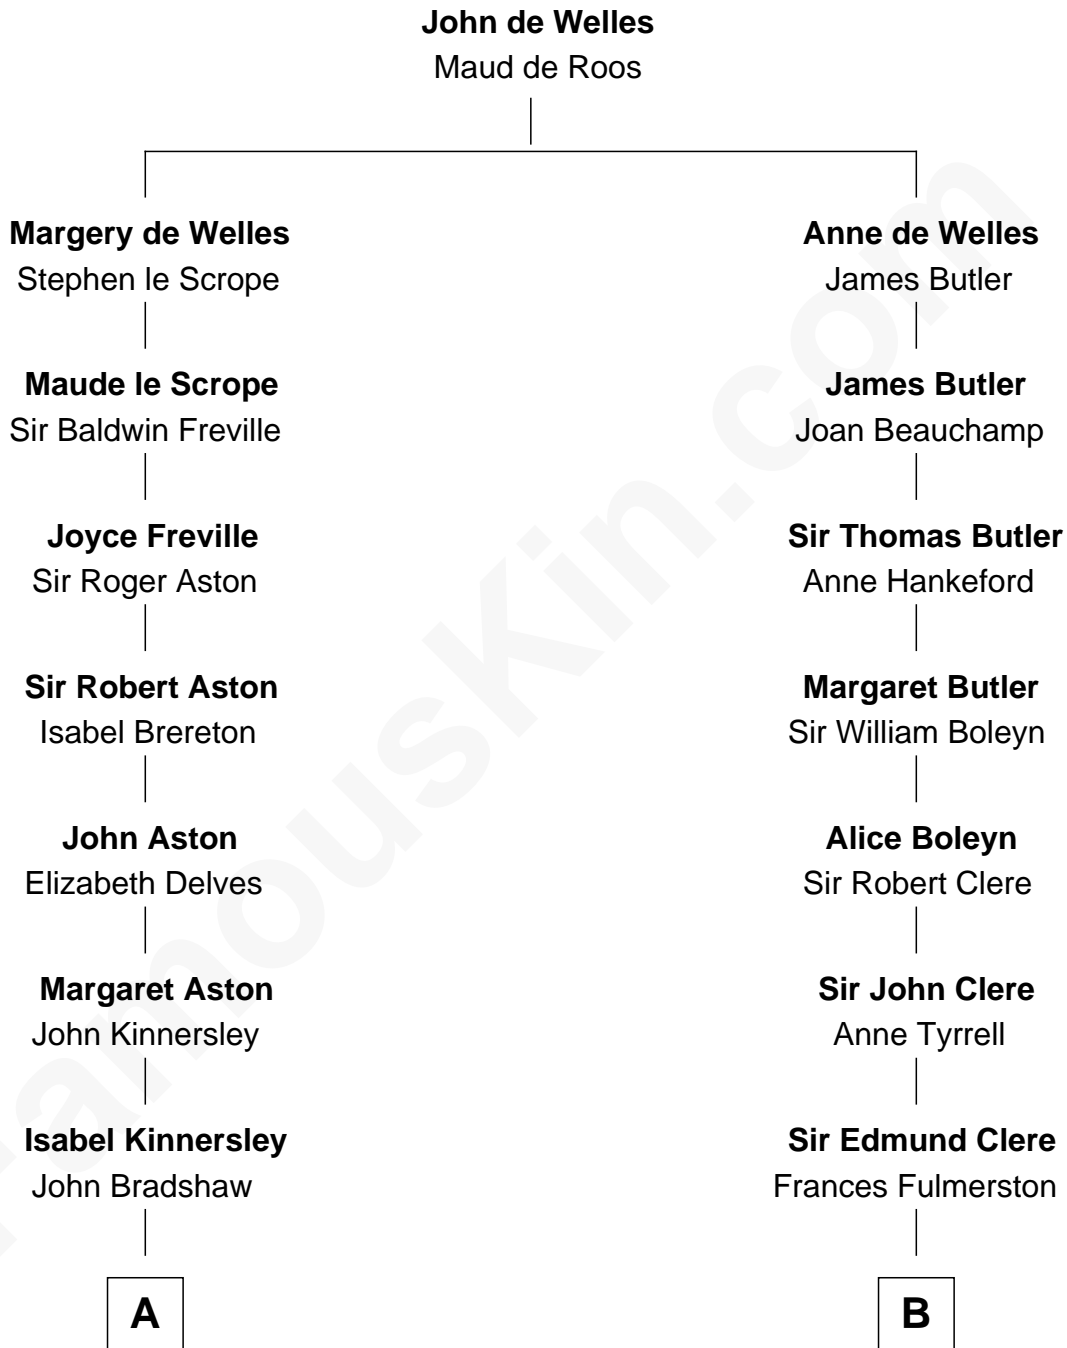

FamousKin.com

Relationship Chart of

Thomas Sim Lee

2nd and 7th Governor of Maryland

16th cousin 3 times removed of

Mamie (Doud) Eisenhower

First Lady of President Dwight Eisenhower

C

—
Royal Houghton Doud

Mary Cornelia Sheldon

—
John Sheldon Doud

Elivera Mathilda Carlson

—
Mamie (Doud) Eisenhower

First Lady of Dwight Eisenhower

FamousKin.com