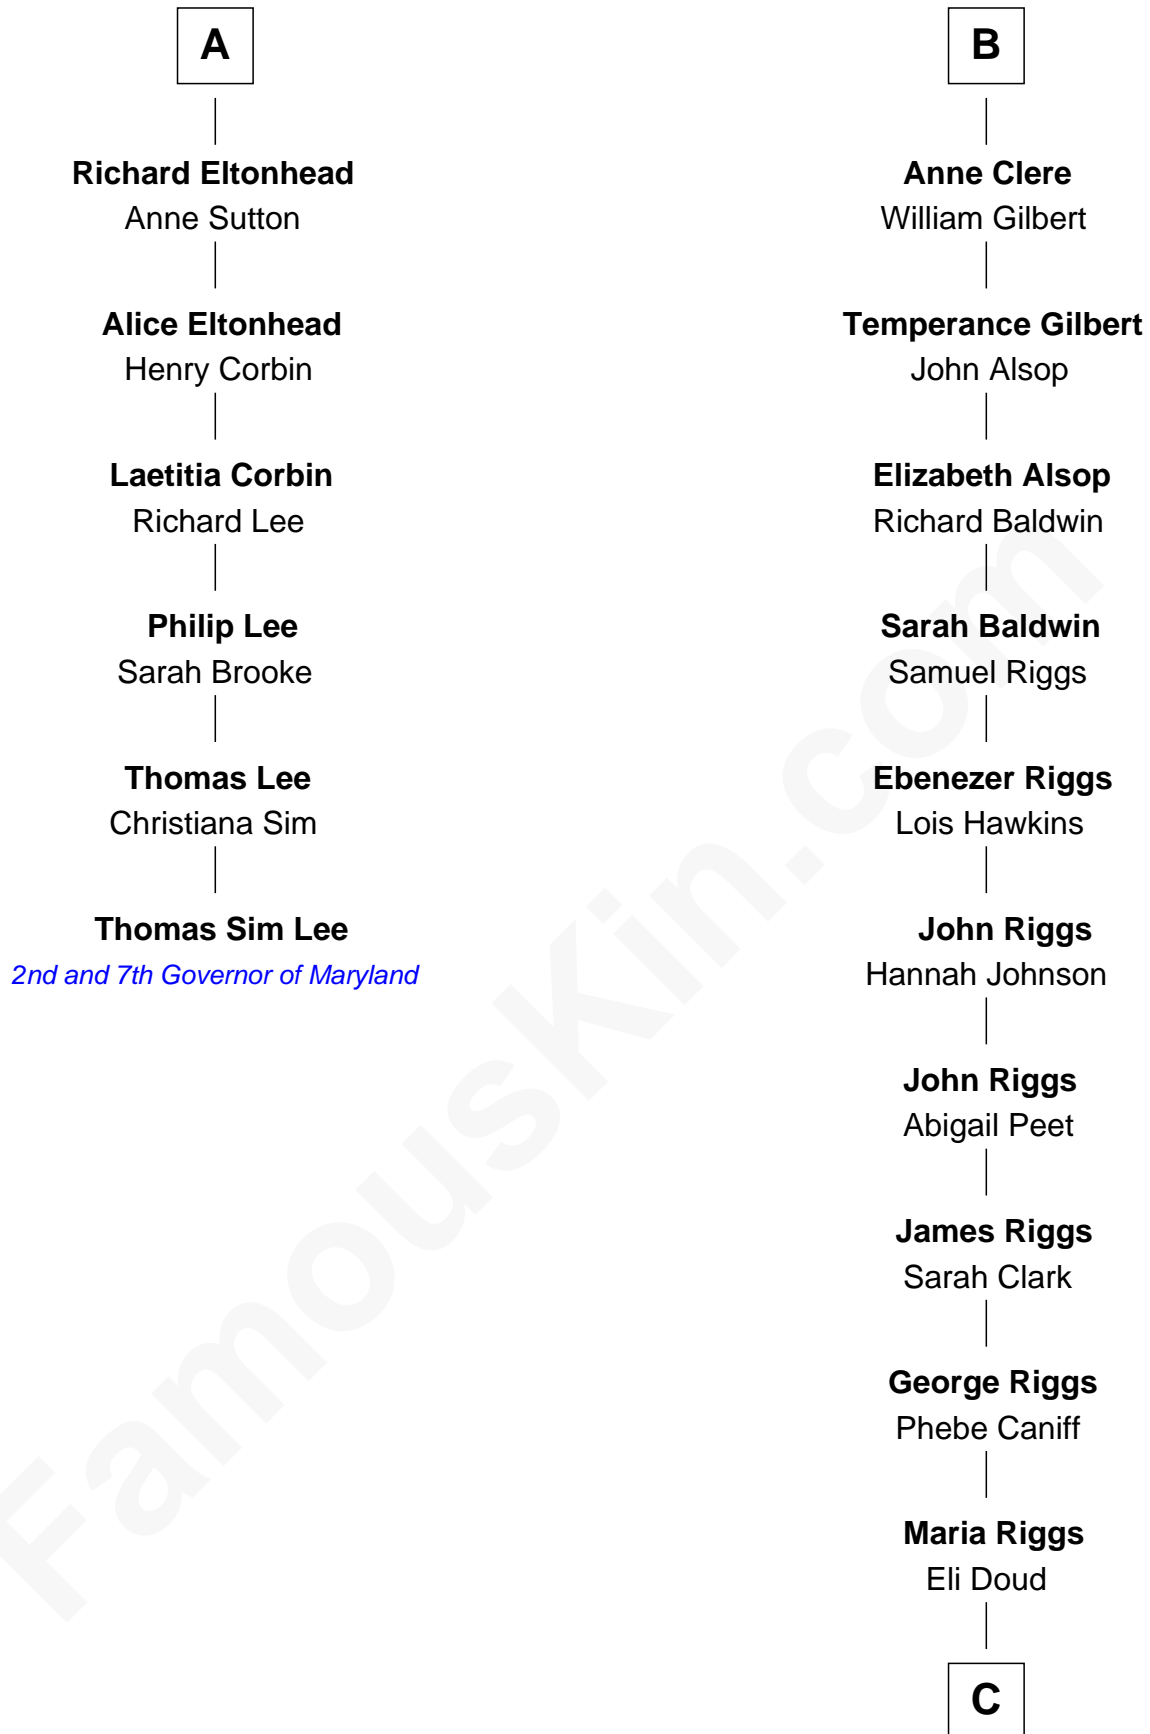

FamousKin.com

Relationship Chart of

Thomas Sim Lee

2nd and 7th Governor of Maryland

12th cousin 7 times removed of

Mamie (Doud) Eisenhower

First Lady of President Dwight Eisenhower

Sir Richard Fitzalan

Joan Fitzalan

Sir William Beauchamp

Joan Beauchamp

James Butler

Sir Thomas Butler

Anne Hankeford

Margaret Butler

Sir William Boleyn

Alice Boleyn

Sir Robert Clere

Sir John Clere

Anne Tyrrell

Sir Edmund Clere

Frances Fulmerston

B

C

—
Royal Houghton Doud

Mary Cornelia Sheldon

—
John Sheldon Doud

Elivera Mathilda Carlson

—
Mamie (Doud) Eisenhower

First Lady of Dwight Eisenhower

FamousKin.com