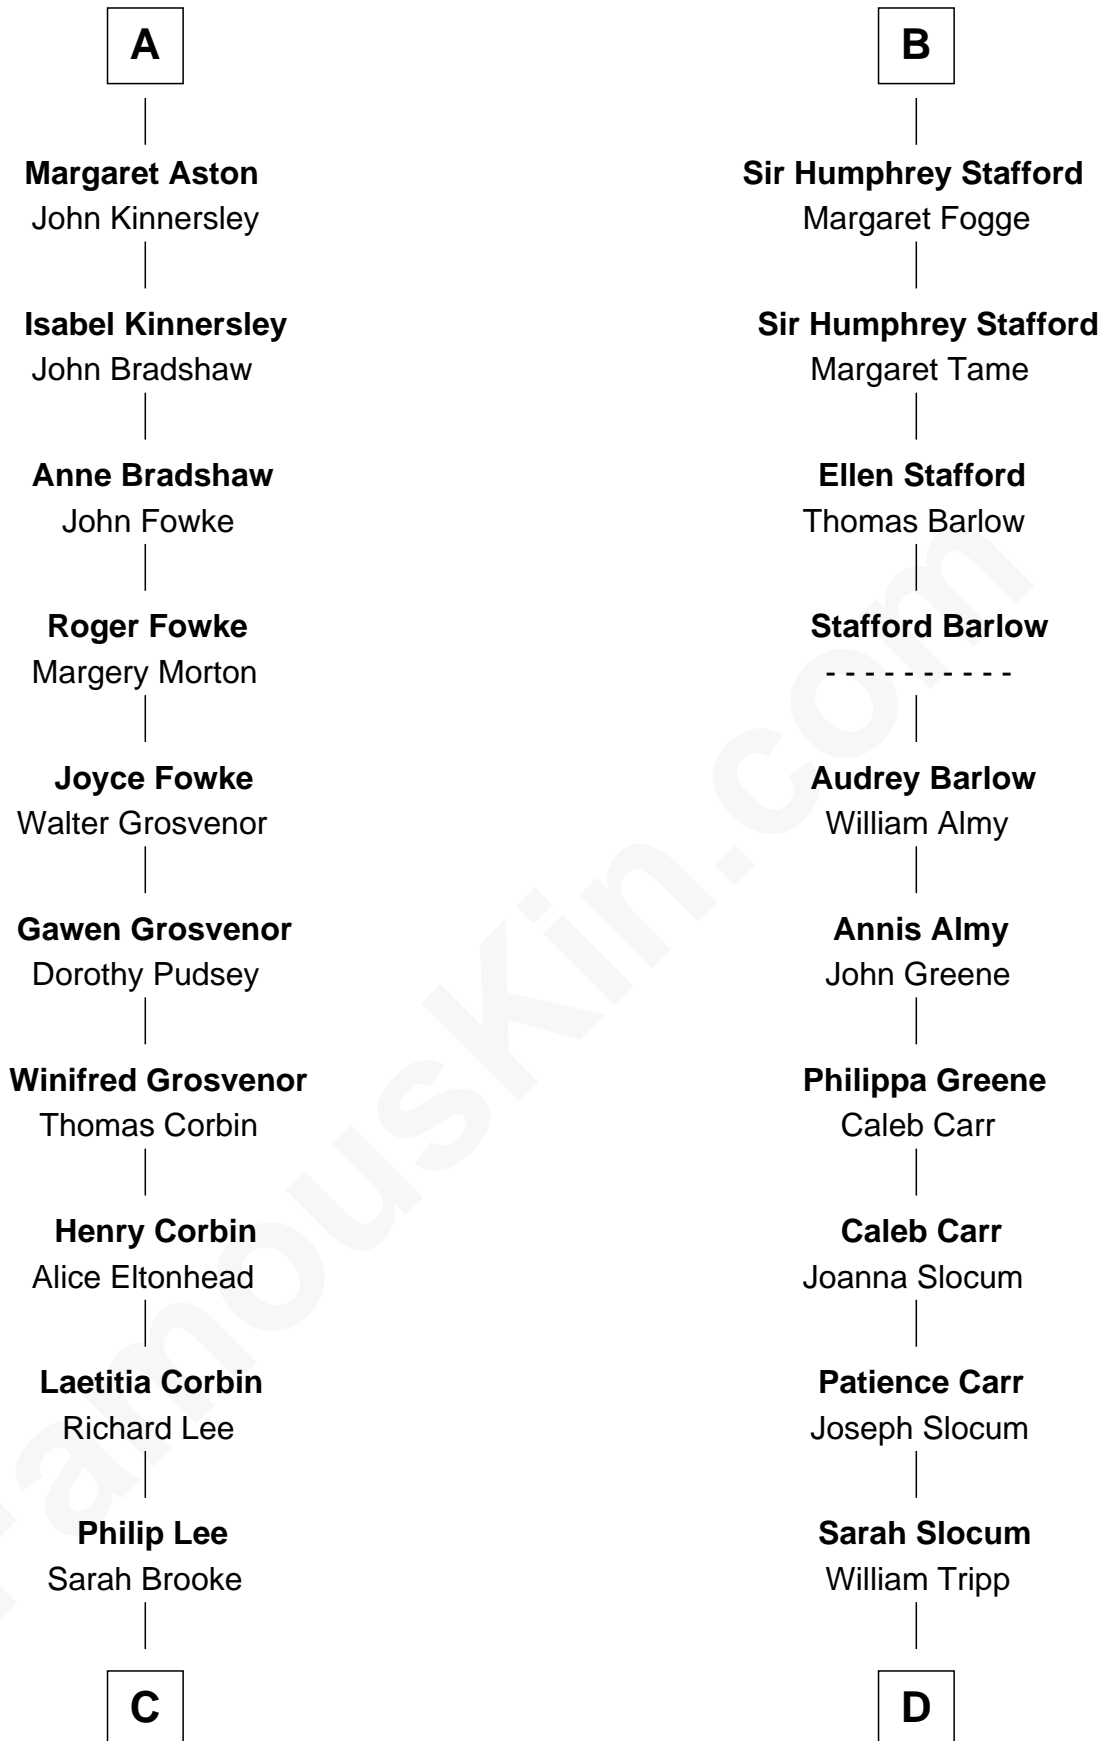

FamousKin.com Relationship Chart of

Thomas Sim Lee

2nd and 7th Governor of Maryland

18th cousin 3 times removed of

Warren G. Harding

29th U.S. President

John de Botetourte

Maud FitzThomas

C

Thomas Lee
Christiana Sim

Thomas Sim Lee
2nd and 7th Governor of Maryland

D

Phoebe Tripp
Amos Harding

George Tryon Harding
Elizabeth Madison

Charles Alexander Harding
Mary Ann Crawford

Dr. George Tryon Harding
Phoebe Elizabeth Dickerson