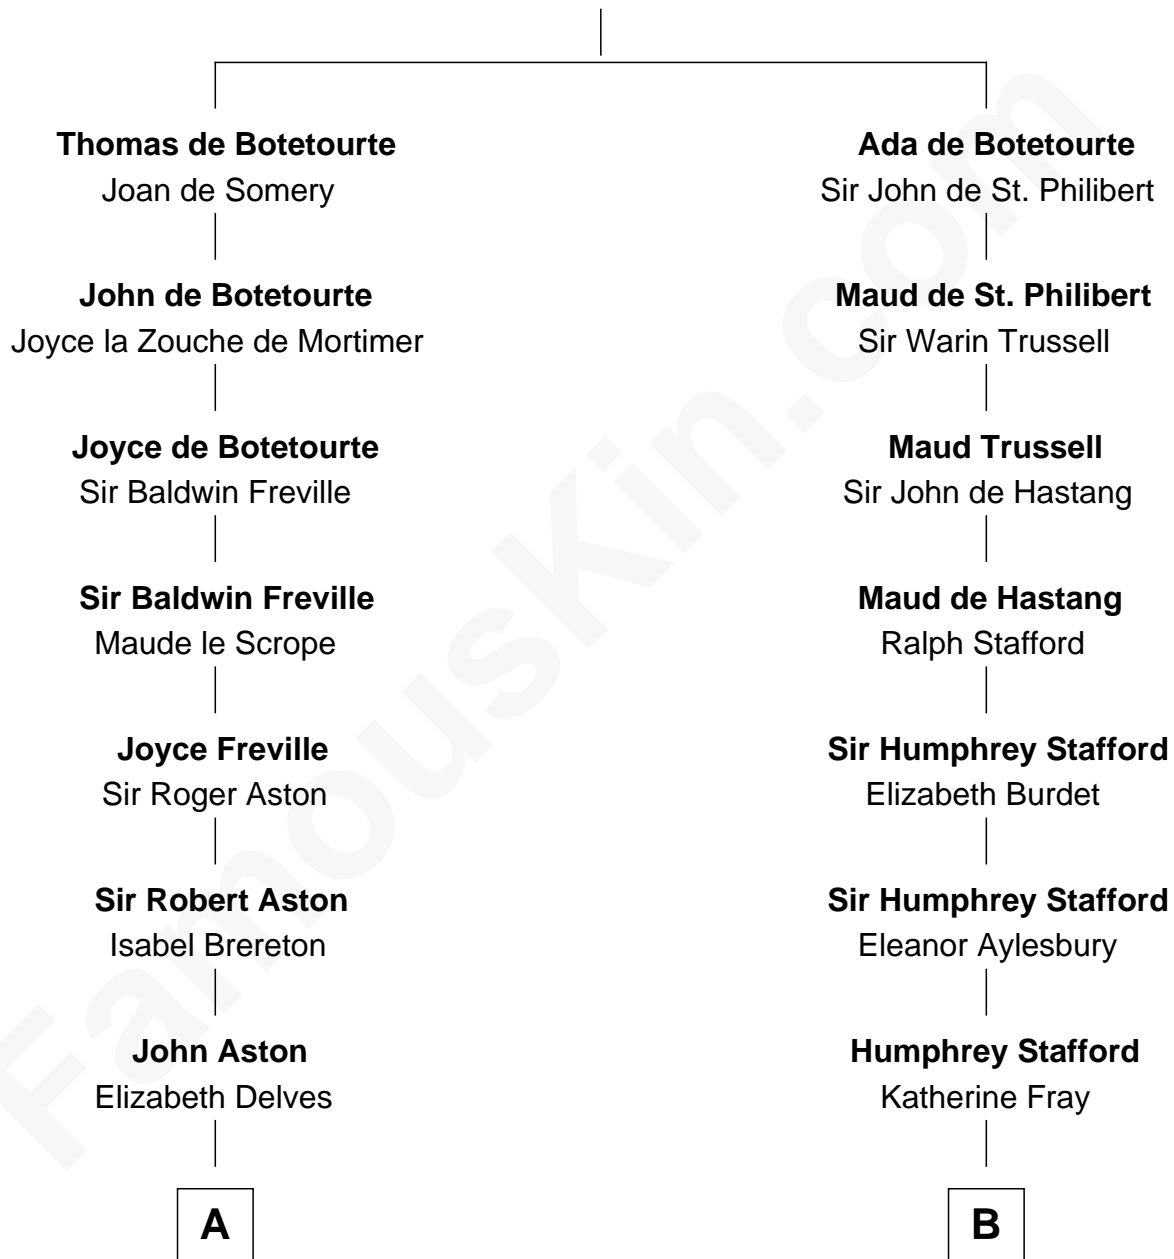

FamousKin.com Relationship Chart of

Thomas Sim Lee

2nd and 7th Governor of Maryland

18th cousin 3 times removed of

Warren G. Harding

29th U.S. President

John de Botetourte

Maud FitzThomas

C

Thomas Lee
Christiana Sim

Thomas Sim Lee
2nd and 7th Governor of Maryland

D

Phoebe Tripp
Amos Harding

George Tryon Harding
Elizabeth Madison

Charles Alexander Harding
Mary Ann Crawford

Dr. George Tryon Harding
Phoebe Elizabeth Dickerson

Warren G. Harding
29th U.S. President

FamousKin.com