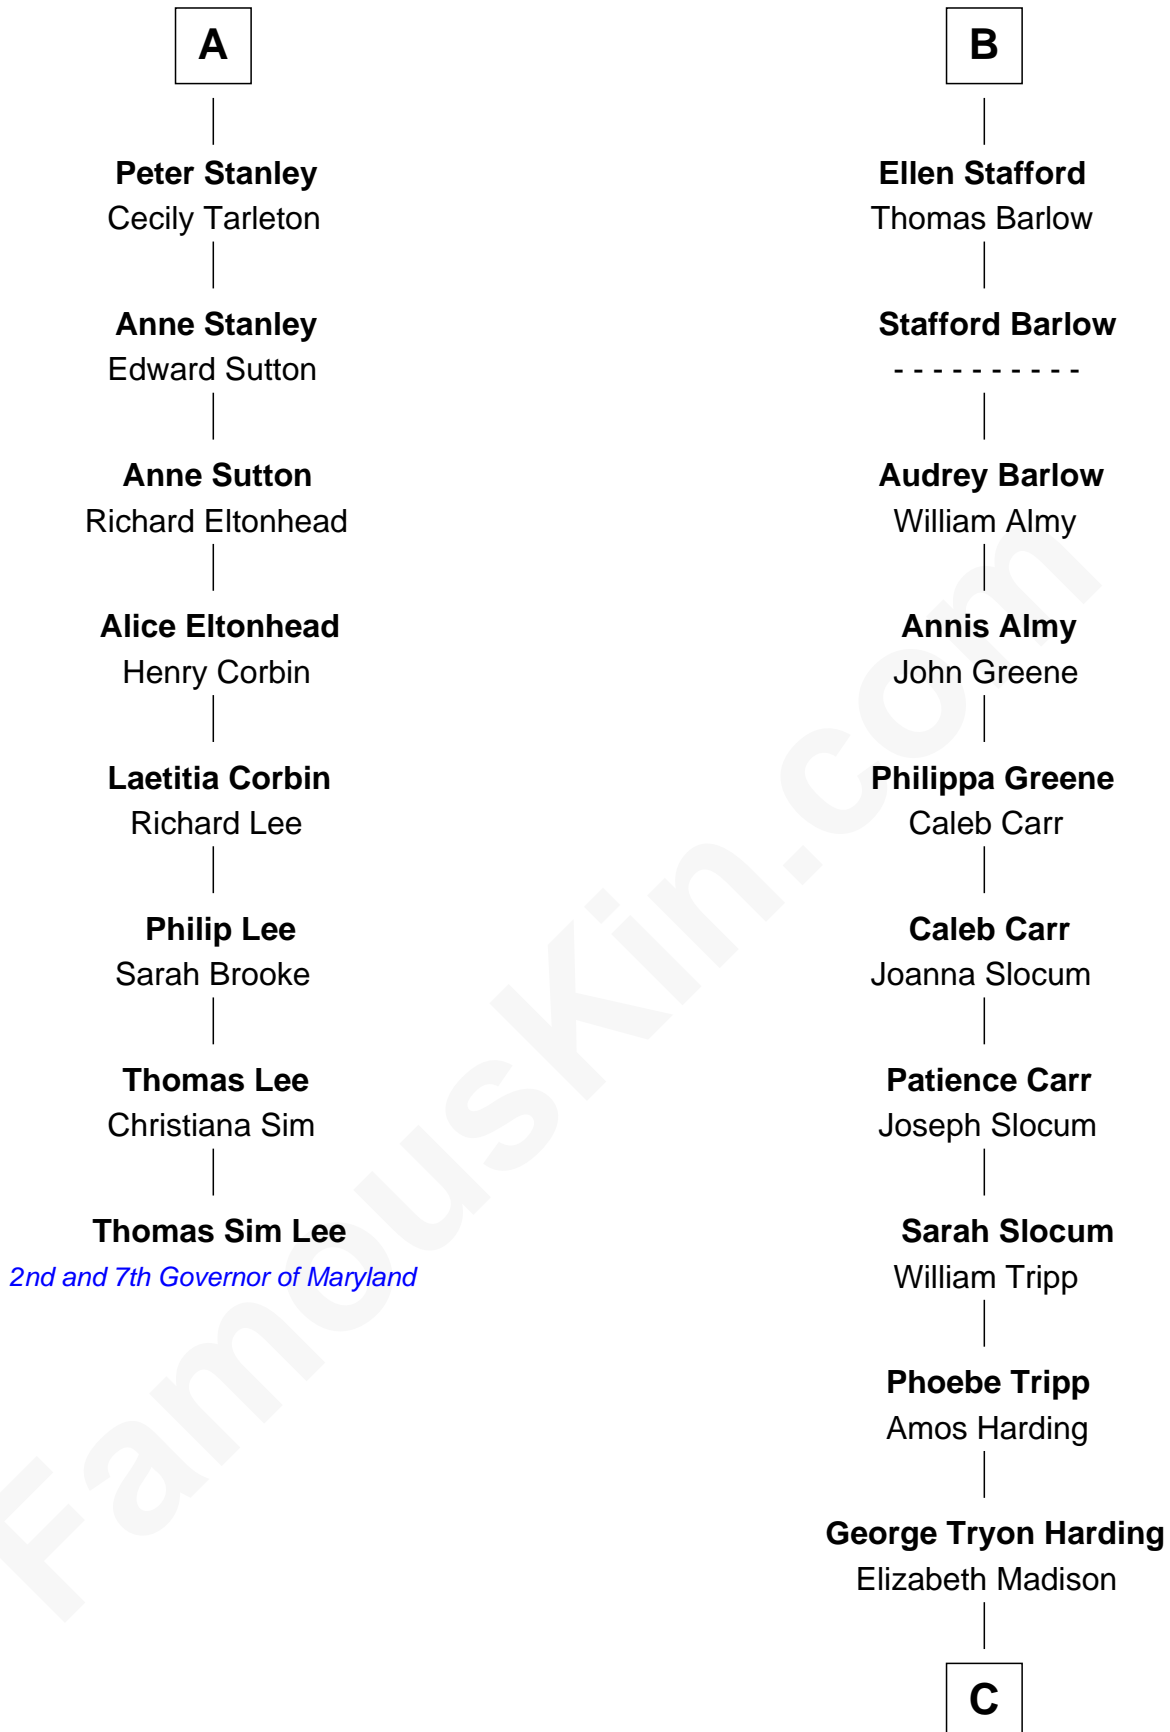

FamousKin.com Relationship Chart of

Thomas Sim Lee

2nd and 7th Governor of Maryland

14th cousin 5 times removed of

Warren G. Harding

29th U.S. President

Ralph de Stafford
Katherine de Hastang

C

Charles Alexander Harding

Mary Ann Crawford

Dr. George Tryon Harding

Phoebe Elizabeth Dickerson

Warren G. Harding

29th U.S. President

FamousKin.com