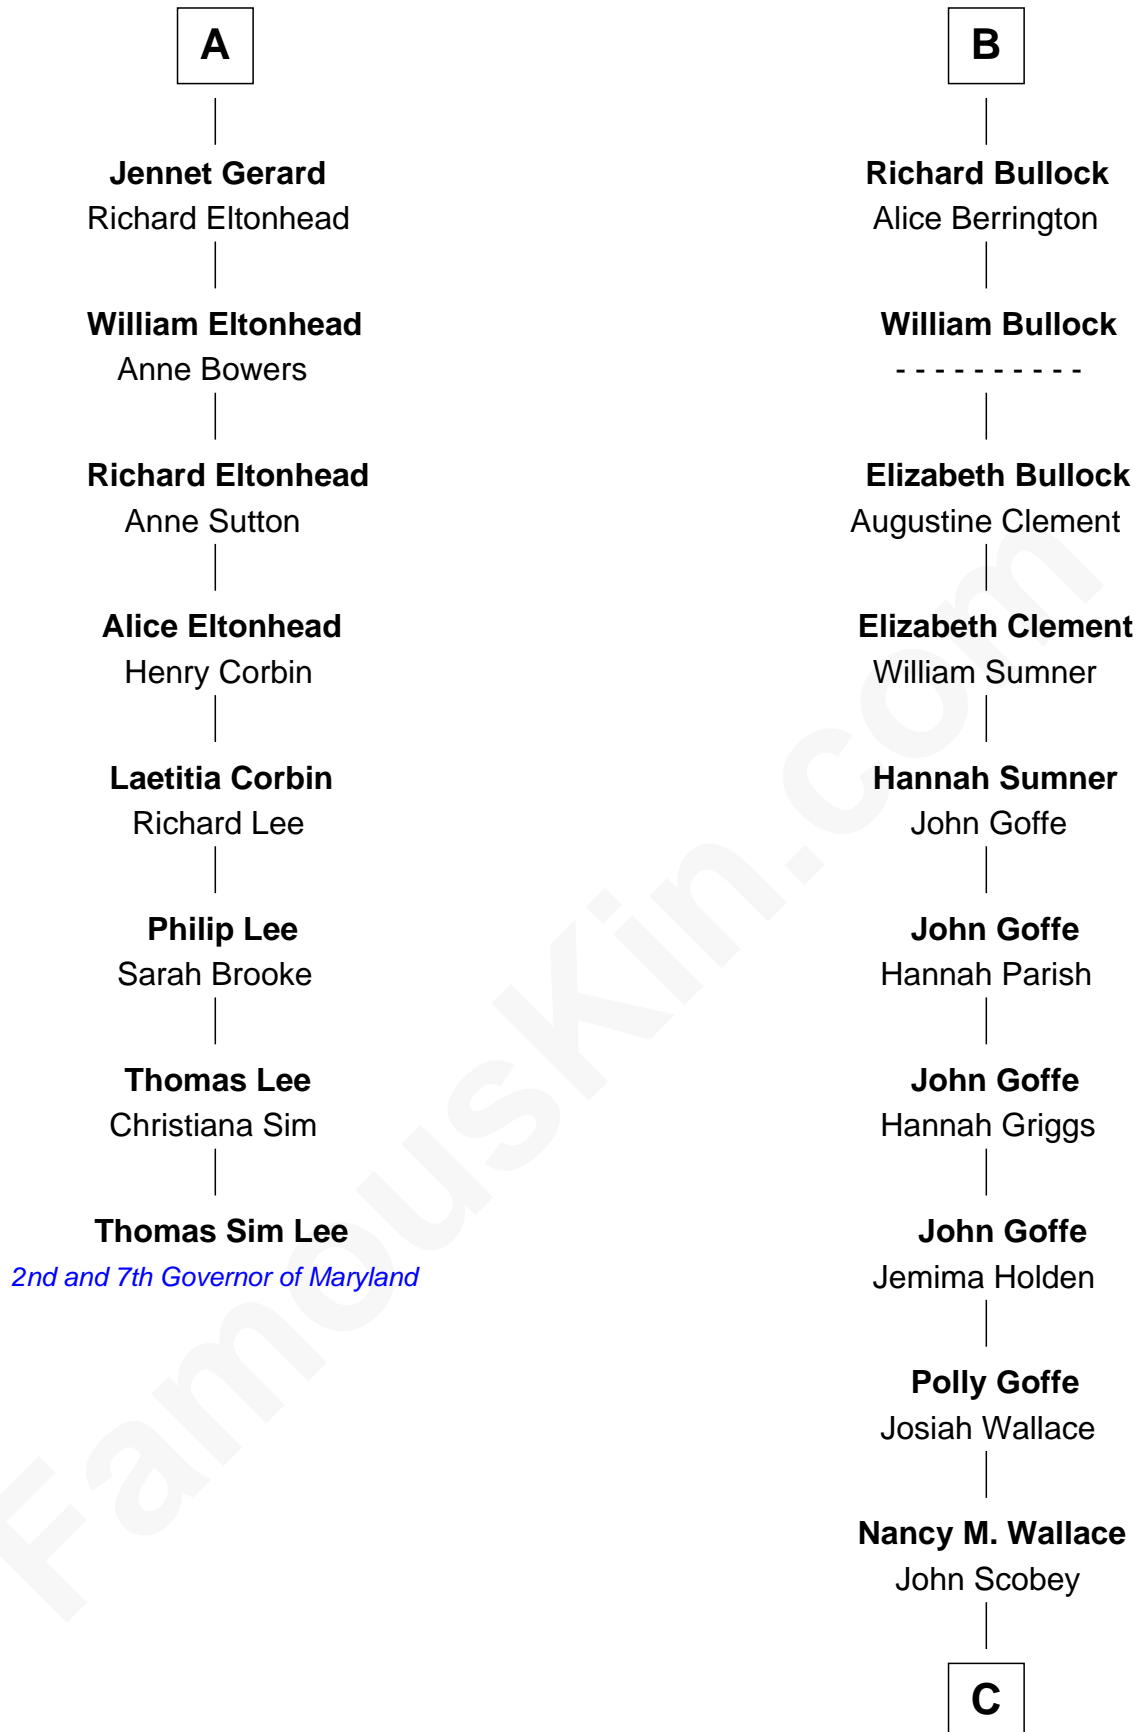

FamousKin.com

Relationship Chart of

Thomas Sim Lee

2nd and 7th Governor of Maryland

14th cousin 5 times removed of

Lou (Henry) Hoover

First Lady of President Herbert Hoover

Bartholomew de Badlesmere

Maud de Badlesmere

John de Vere

Aubrey de Vere

Alice FitzWalter

Sir Richard de Vere

Alice Sergeaux

Sir John de Vere

Elizabeth Howard

Joan de Vere

Sir William Norreys

Margaret Norreys

Gilbert Bullock

Thomas Bullock

Alice Kingsmill

B

C

Philomelia Sophia Scobey

Phineas Weed

Florence Ida Weed

Charles Delano Henry

Lou (Henry) Hoover

First Lady of Herbert Hoover

FamousKin.com