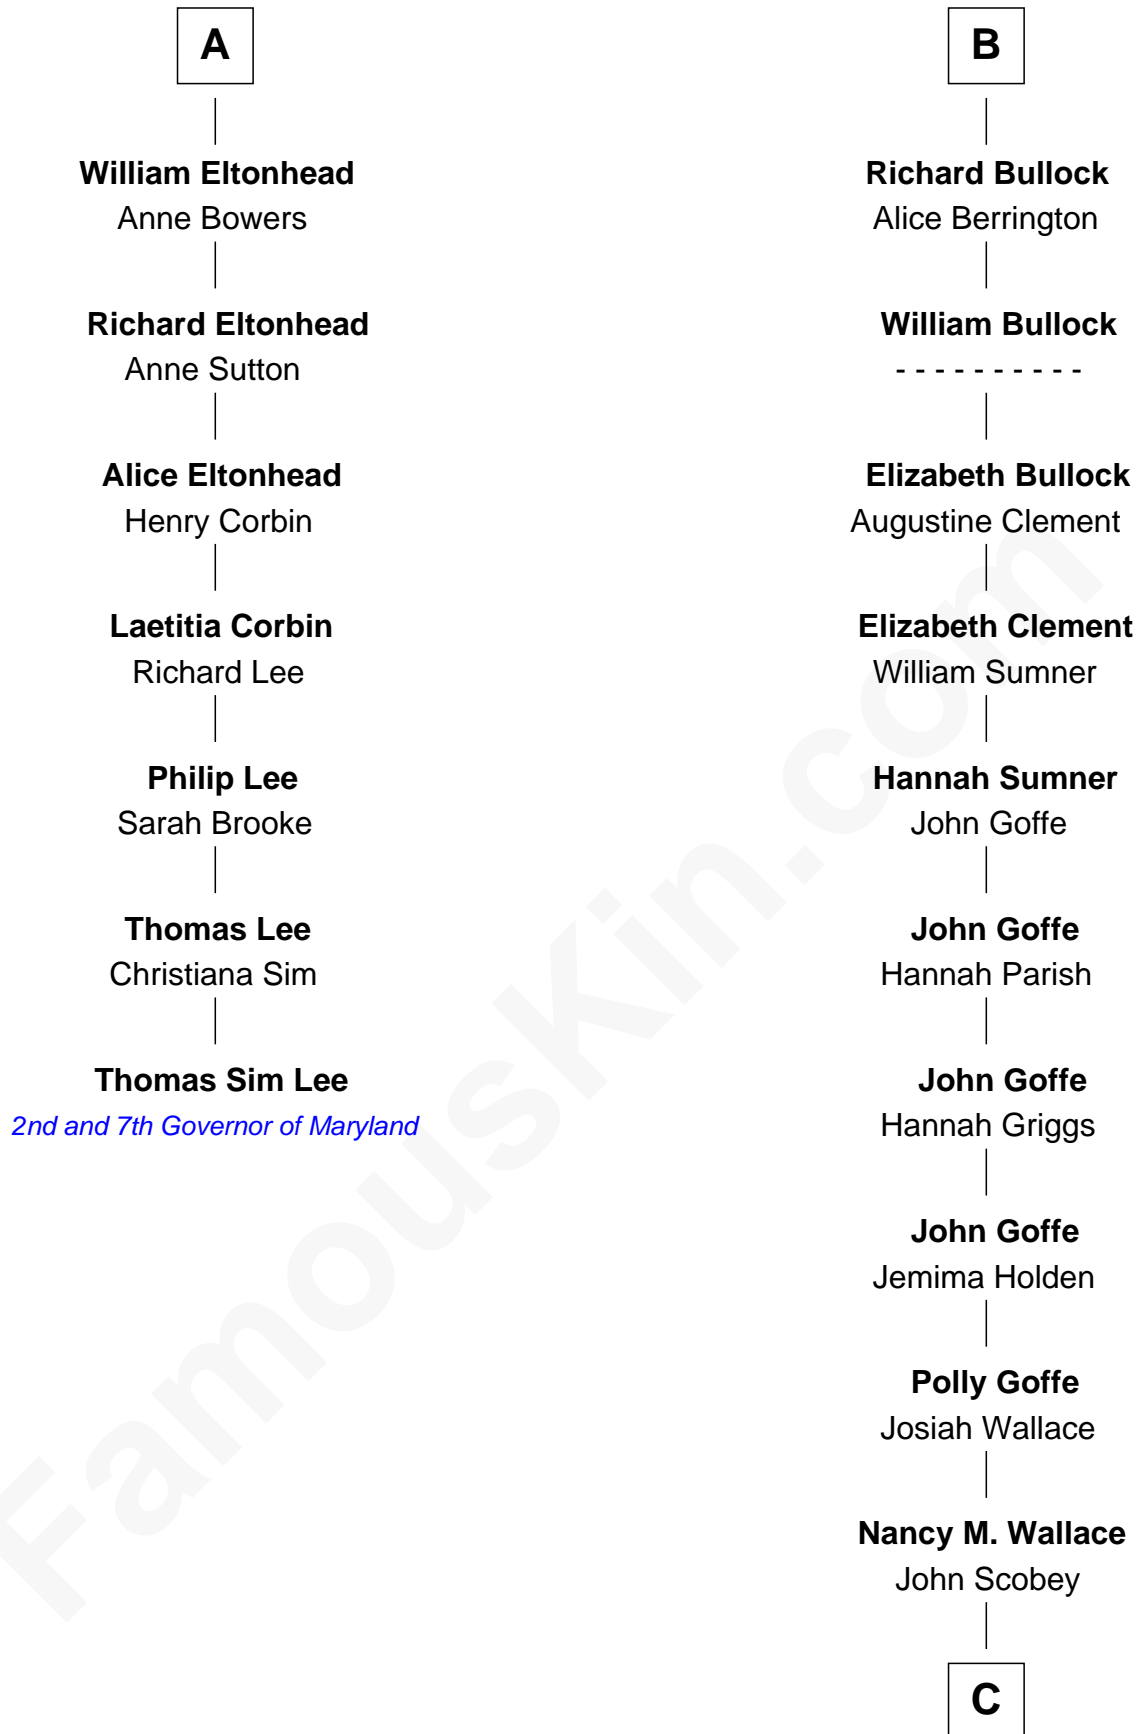

FamousKin.com

Relationship Chart of

Thomas Sim Lee

2nd and 7th Governor of Maryland

13th cousin 6 times removed of

Lou (Henry) Hoover

First Lady of President Herbert Hoover

C

Philomelia Sophia Scobey

Phineas Weed

Florence Ida Weed

Charles Delano Henry

Lou (Henry) Hoover

First Lady of Herbert Hoover

FamousKin.com