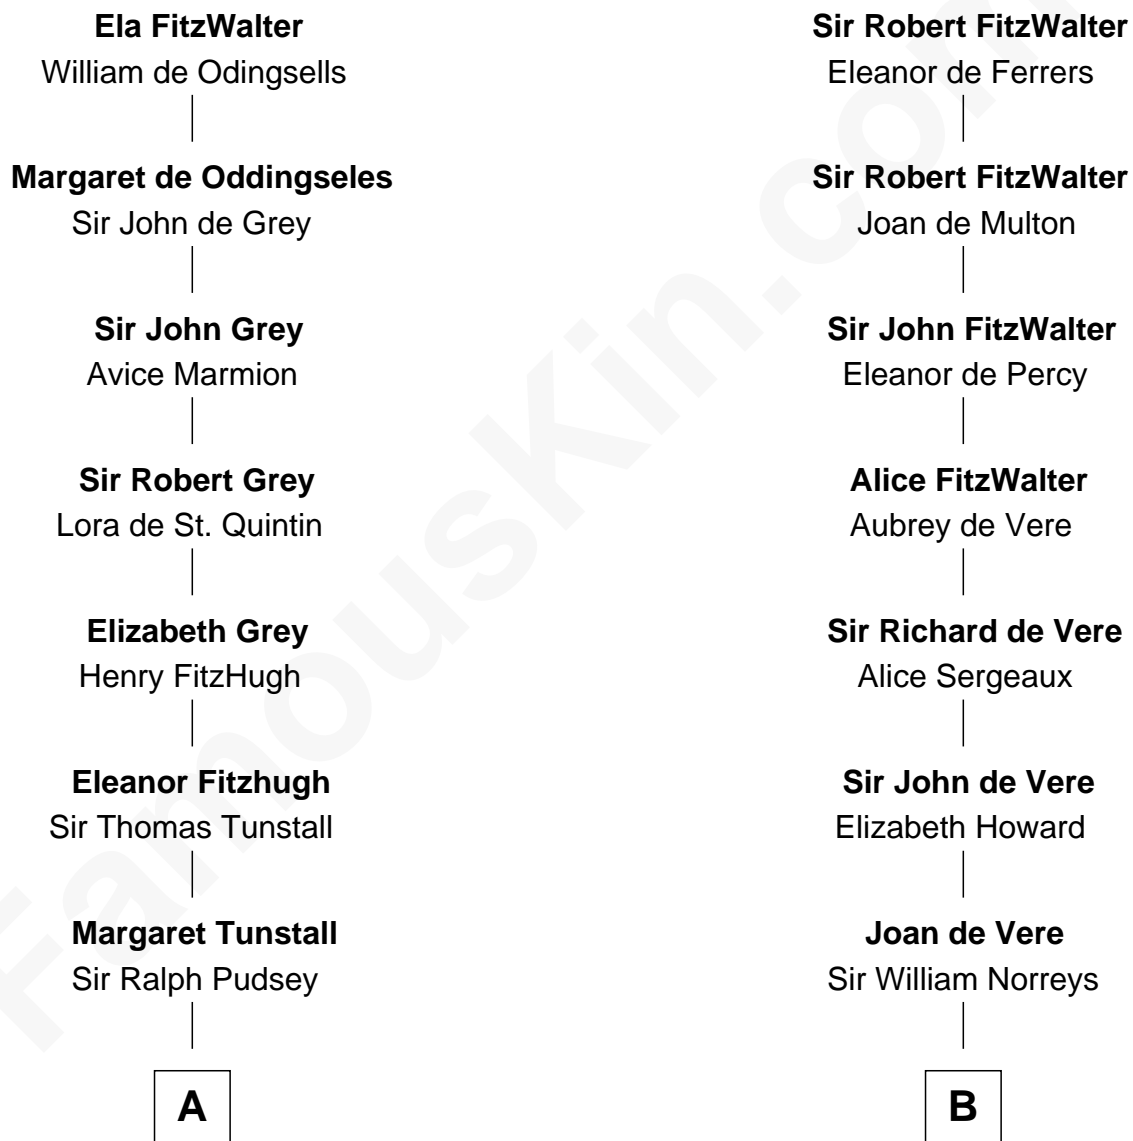

FamousKin.com Relationship Chart of

Thomas Sim Lee

2nd and 7th Governor of Maryland

19th cousin 2 times removed of

Lou (Henry) Hoover

First Lady of President Herbert Hoover

Sir Walter FitzRobert

Ida Longespee

Florence Ida Weed
Charles Delano Henry

Lou (Henry) Hoover
First Lady of Herbert Hoover

FamousKin.com