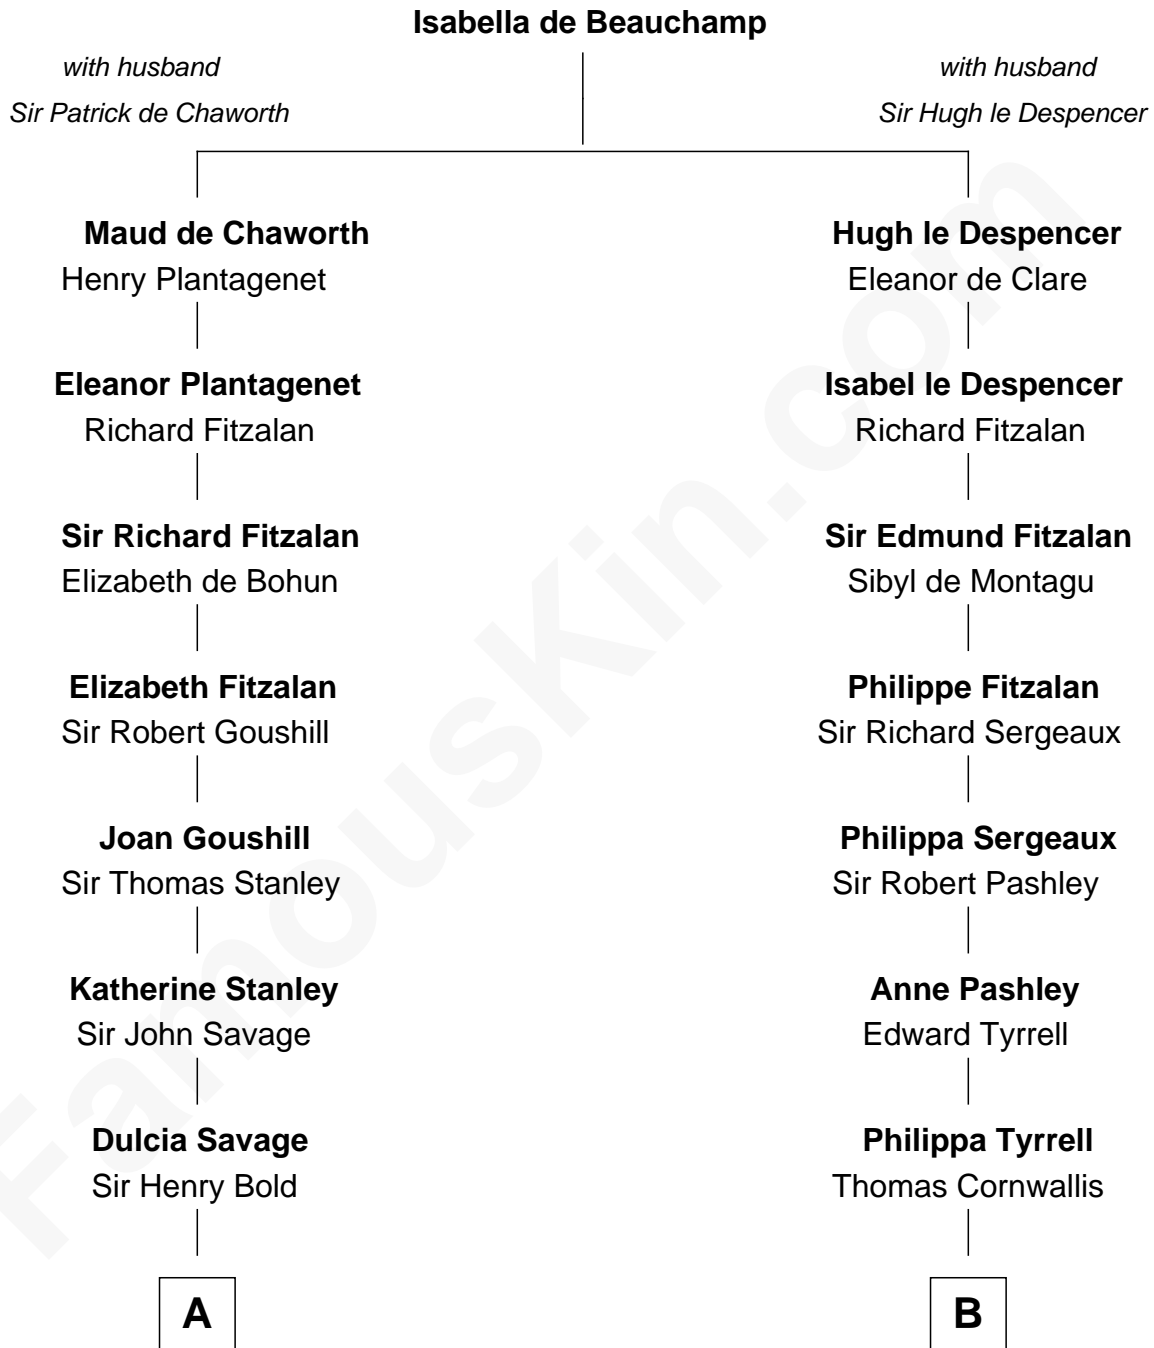

FamousKin.com

Relationship Chart of

Thomas Sim Lee

2nd and 7th Governor of Maryland

15th cousin 5 times removed of

Ellen Louise (Axson) Wilson

First Lady of President Woodrow Wilson

C

Isaac FitzRandolph

Eleanor Hunter

Rebecca Longstreet FitzRandolph

Rev. Isaac Stockton Keith Axson

Rev. Samuel Edward Axson

Margaret Jane Hoyt

Ellen Louise (Axson) Wilson

First Lady of Woodrow Wilson