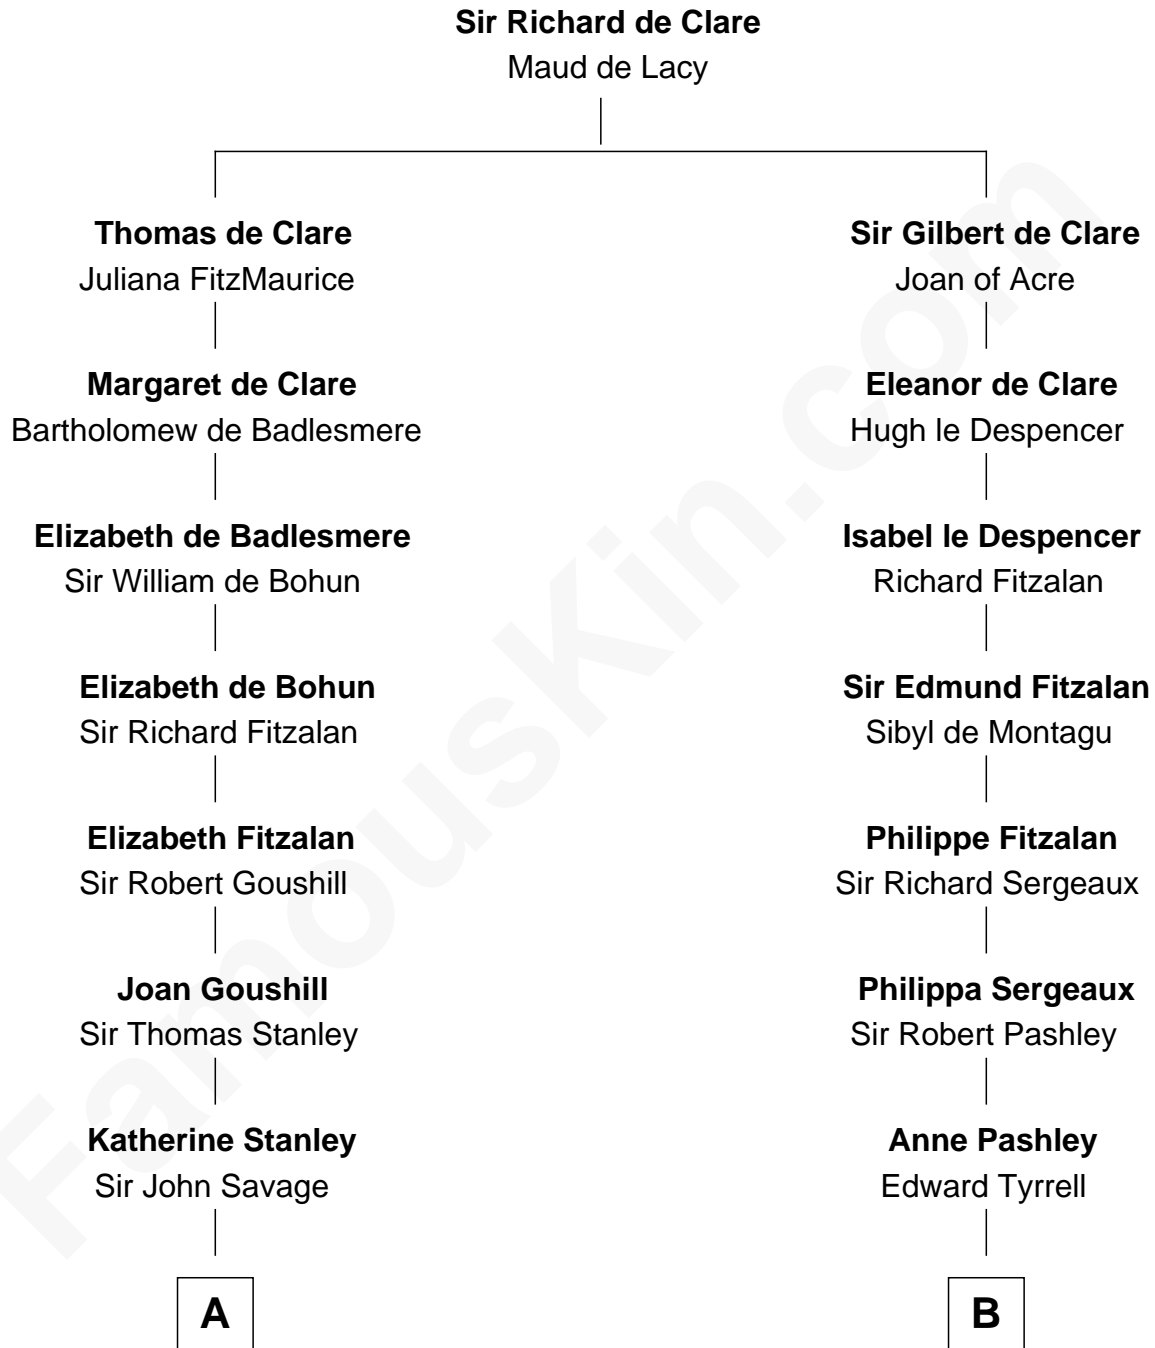

FamousKin.com

Relationship Chart of

Thomas Sim Lee

2nd and 7th Governor of Maryland

16th cousin 5 times removed of

Ellen Louise (Axson) Wilson

First Lady of President Woodrow Wilson

C

Deliverance Coward

James FitzRandolph

Isaac FitzRandolph

Eleanor Hunter

Rebecca Longstreet FitzRandolph

Rev. Isaac Stockton Keith Axson

Rev. Samuel Edward Axson

Margaret Jane Hoyt

Ellen Louise (Axson) Wilson

First Lady of Woodrow Wilson