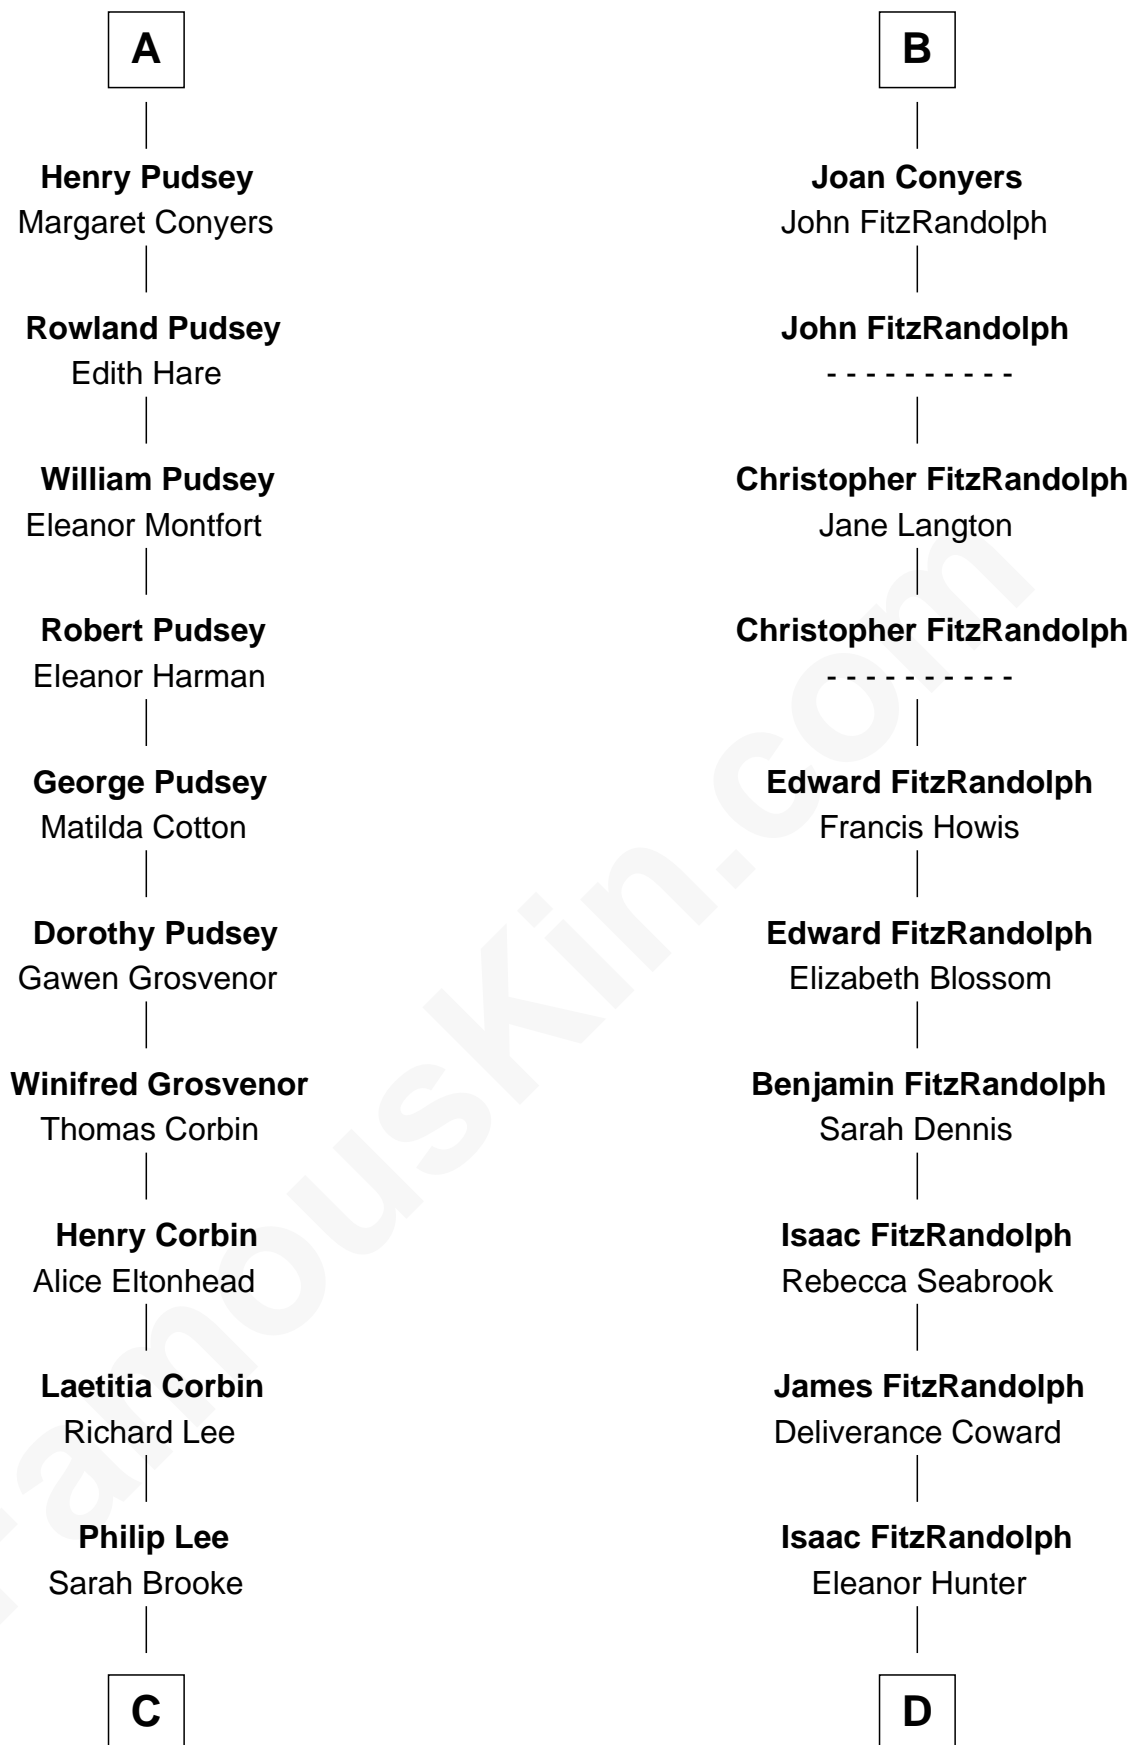

### Ellen Louise (Axson) Wilson

*First Lady of President Woodrow Wilson*

**Sir William de Ros**  
Eustache Fitz Ralph

**Ivetta de Ros**  
Sir Geoffrey le Scrope

**Henry Scrope**  
Joan - - - - -

**Joan Scrope**  
Henry Fitzhugh

**Henry FitzHugh**  
Elizabeth Grey

**Eleanor Fitzhugh**  
Sir Thomas Tunstall

**Margaret Tunstall**  
Sir Ralph Pudsey

**Sir John Pudsey**  
Grace Hamerton

**A**

**Alice de Ros**  
Geoffrey St. Quintin

**Sir Geoffrey St. Quintin**  
Margery Constable

**Sir William St. Quintin**  
Joan de Thwenge

**Sir John St. Quintin**  
Agnes Herbert

**Sir Anthony St. Quintin**  
Margaret Swynho

**Margaret St. Quintin**  
Sir John Conyers

**Sir Christopher Conyers**  
Ellen Ryleston

**B**

**C**

**Thomas Lee**  
Christiana Sim

**Thomas Sim Lee**  
*2nd and 7th Governor of Maryland*

**D**

**Rebecca Longstreet FitzRandolph**  
Rev. Isaac Stockton Keith Axson

**Rev. Samuel Edward Axson**  
Margaret Jane Hoyt