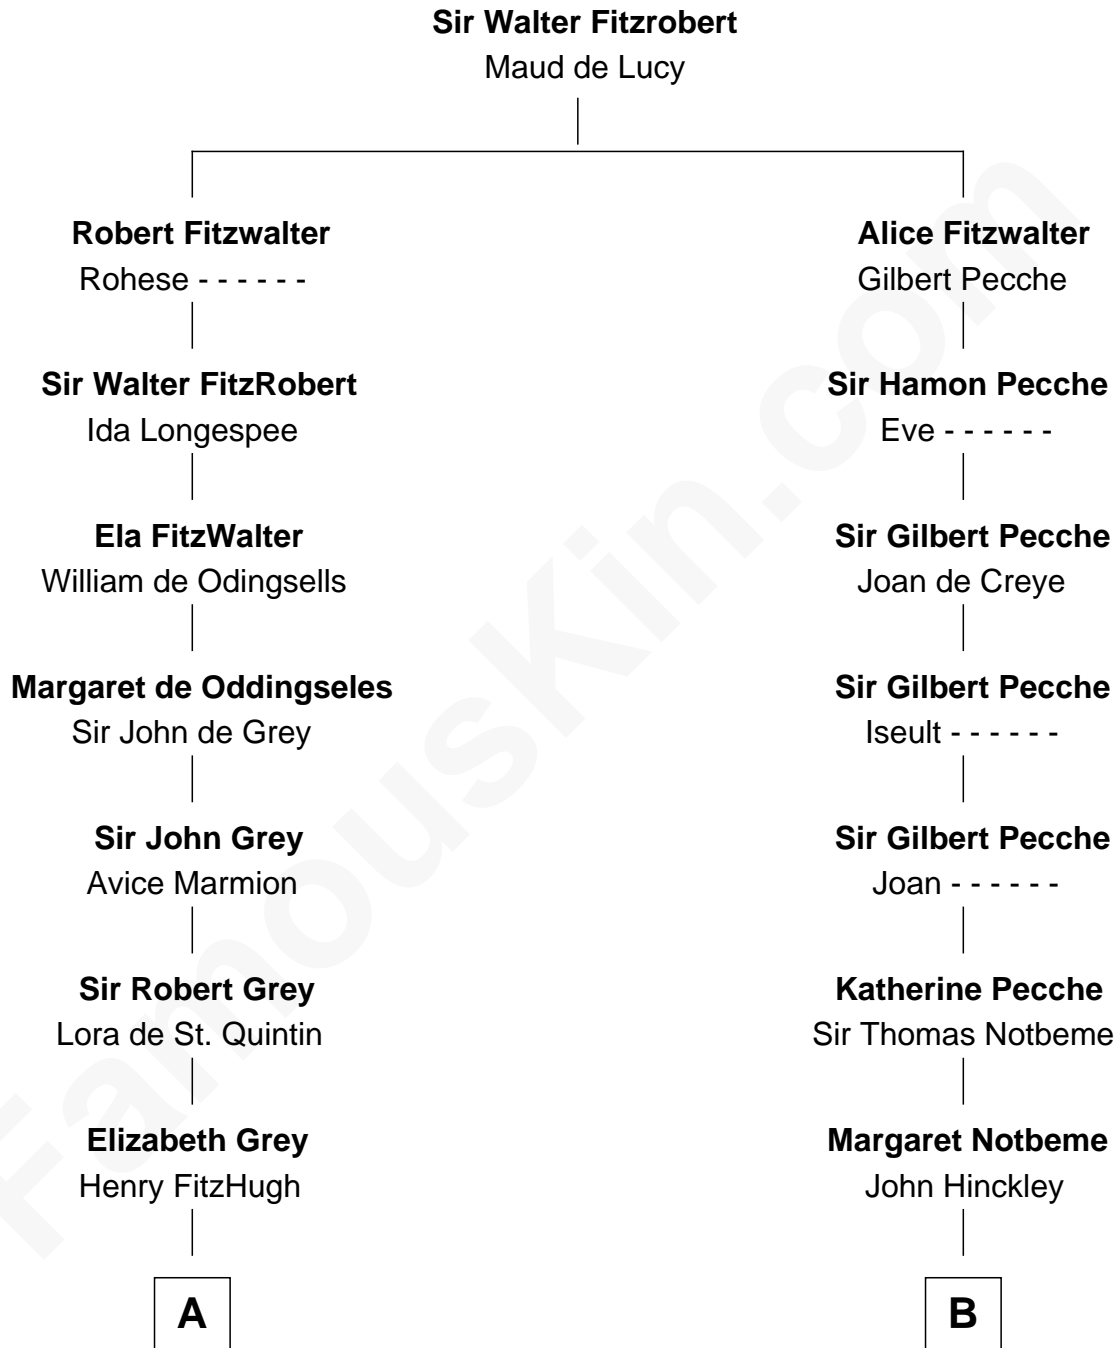

# FamousKin.com Relationship Chart of

**Thomas Sim Lee**

*2nd and 7th Governor of Maryland*

21st cousin of

**Ellen Louise (Axson) Wilson**

*First Lady of President Woodrow Wilson*

**C**

**Henry Corbin**  
Alice Eltonhead