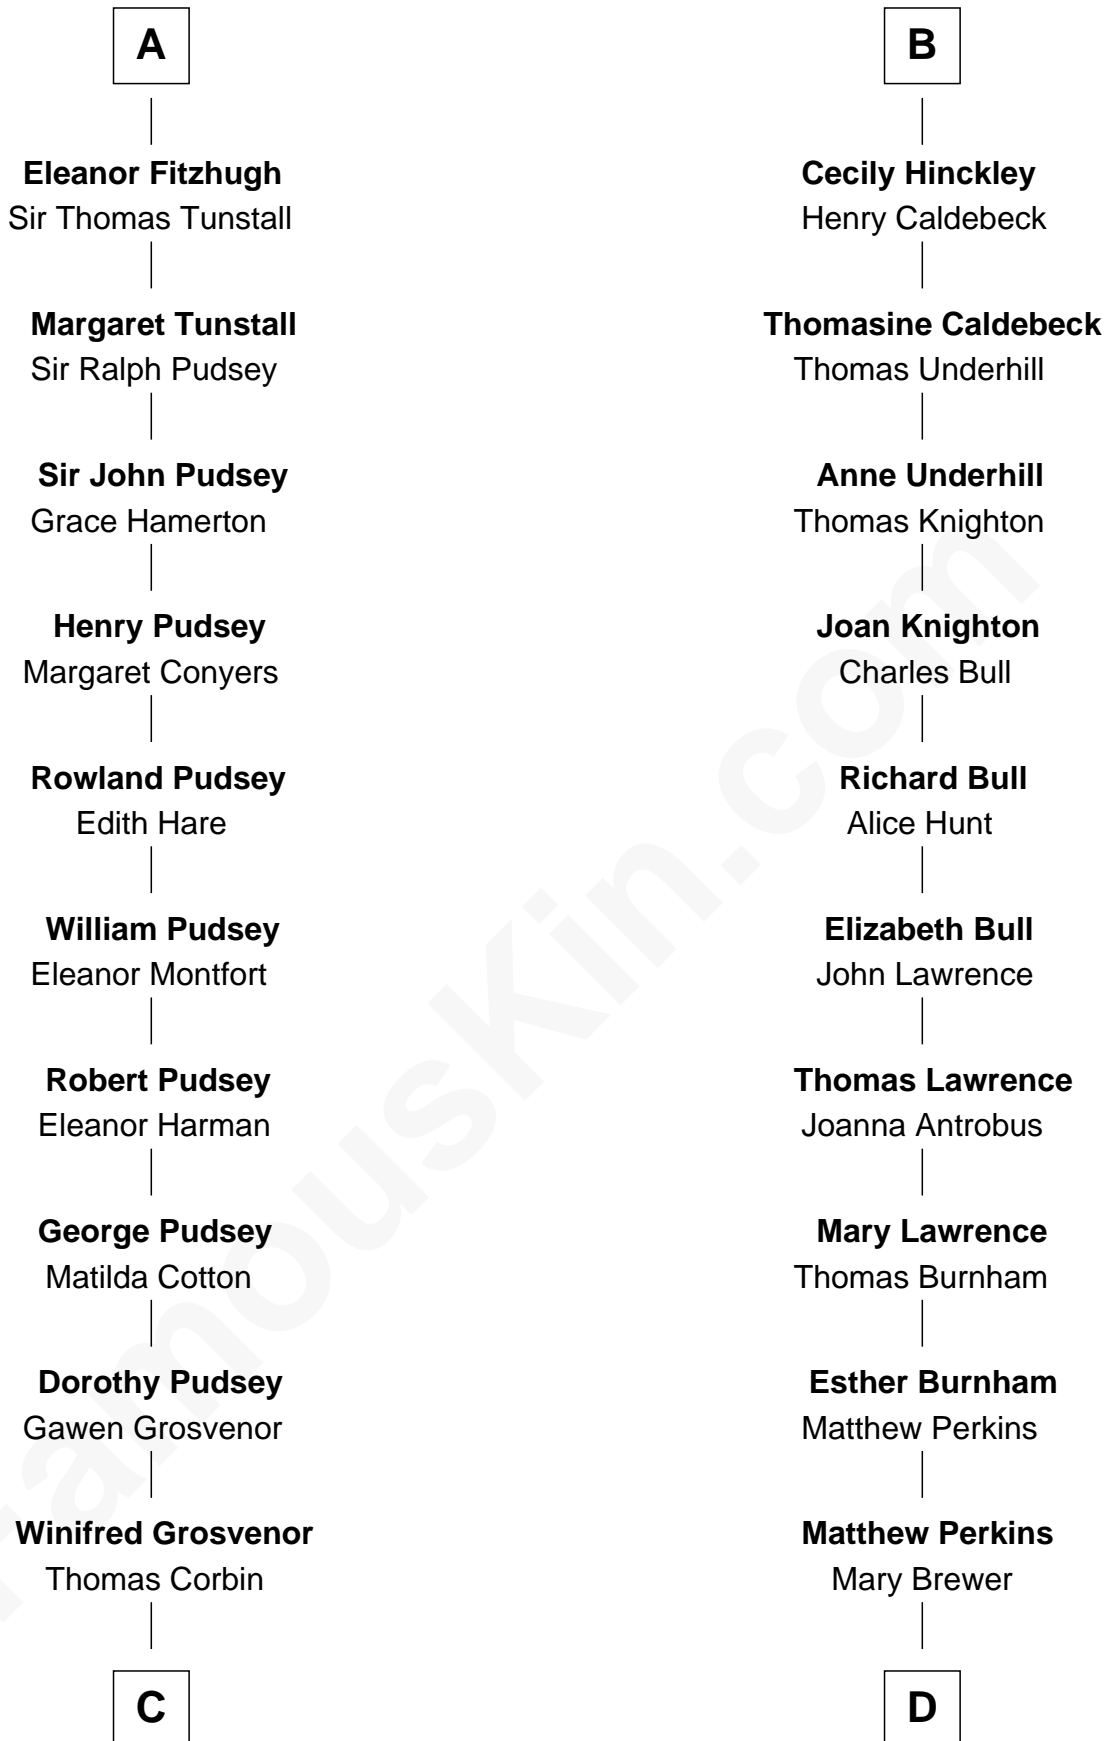

# FamousKin.com Relationship Chart of

**Thomas Sim Lee**

*2nd and 7th Governor of Maryland*

21st cousin of

**Ellen Louise (Axson) Wilson**

*First Lady of President Woodrow Wilson*

**C**

**Henry Corbin**  
Alice Eltonhead

**Laetitia Corbin**  
Richard Lee

**Philip Lee**  
Sarah Brooke

**Thomas Lee**  
Christiana Sim

**Thomas Sim Lee**  
*2nd and 7th Governor of Maryland*

**D**

**Abraham Perkins**  
Mary Sanborn

**Meribah Perkins**  
Nathan Hoyt