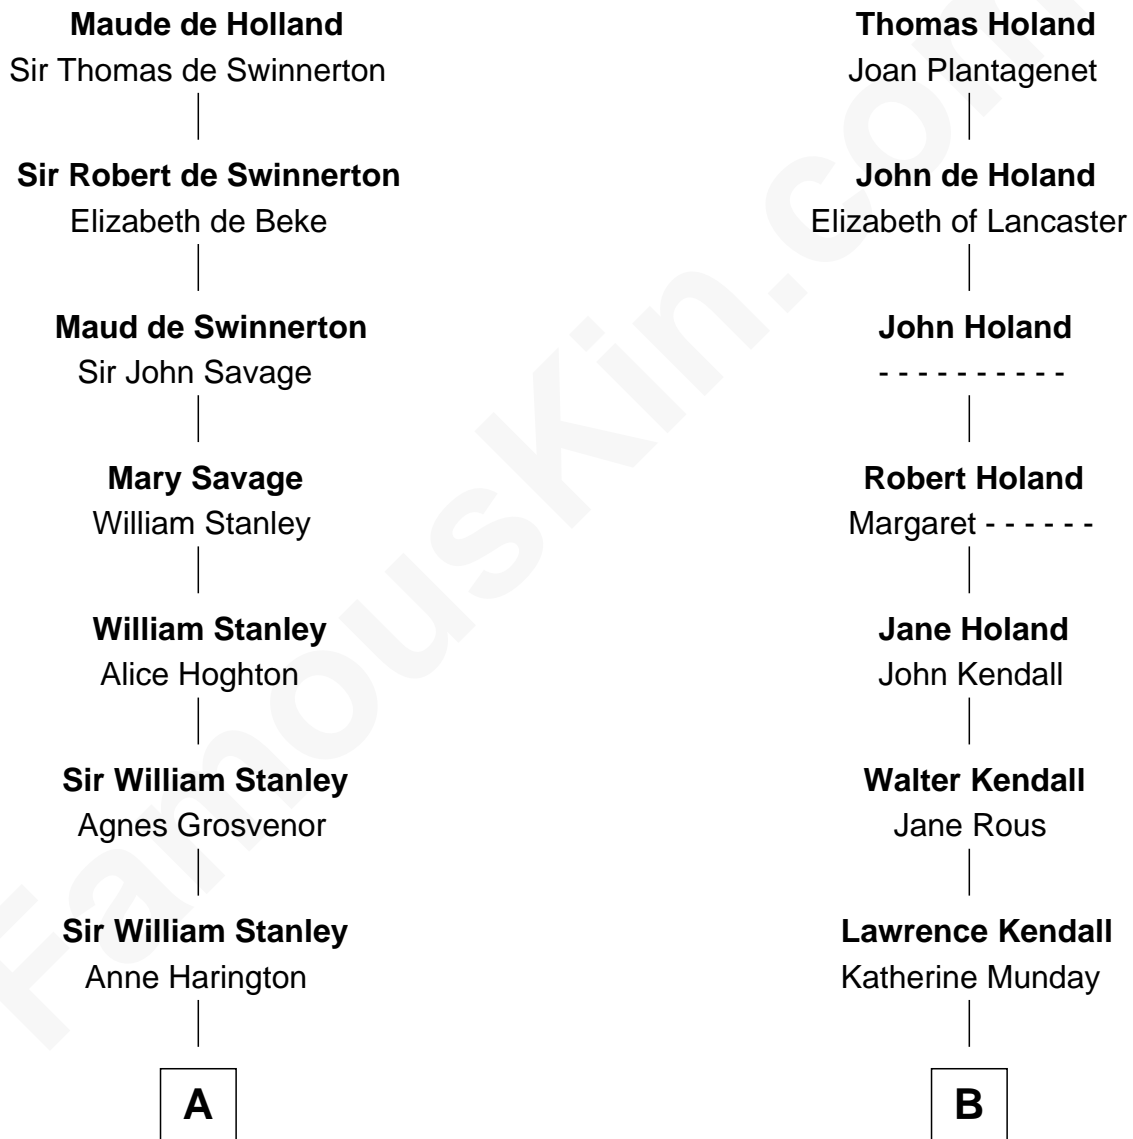

FamousKin.com

Relationship Chart of

Thomas Sim Lee

2nd and 7th Governor of Maryland

14th cousin 4 times removed of

Juliette Gordon Low

Founder of the Girl Scouts

Sir Robert de Holland

Maude la Zouche

C

Eleanor Lytle Kinzie
William Washington Gordon

Juliette Gordon Low
Founder of the Girl Scouts

FamousKin.com