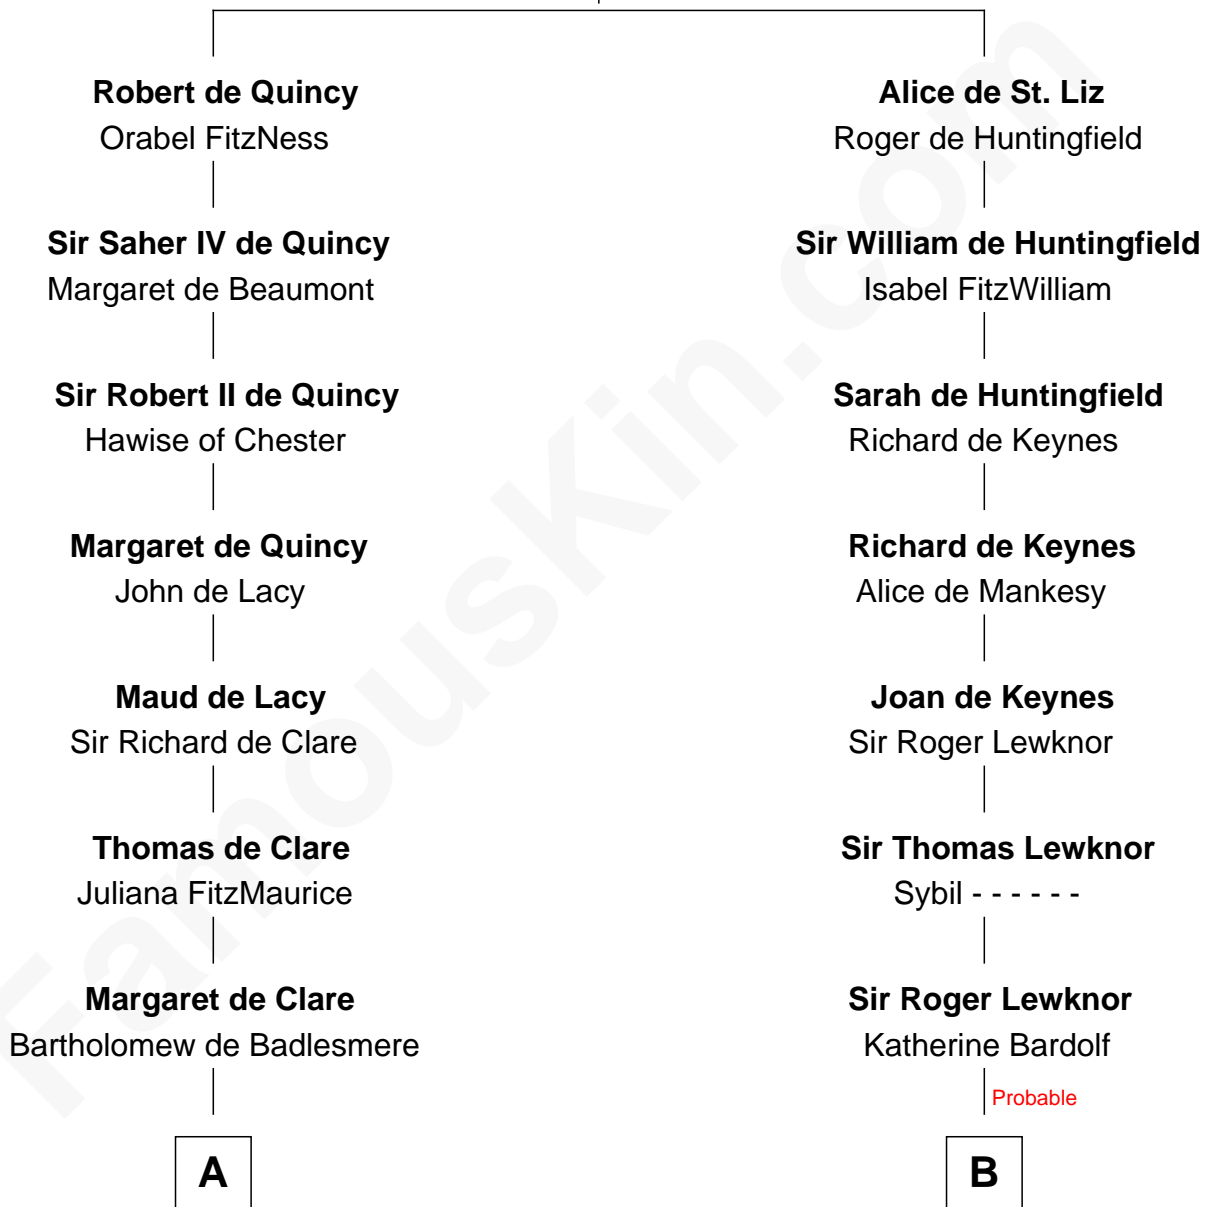

Saher I de Quincy

Maud de St. Liz