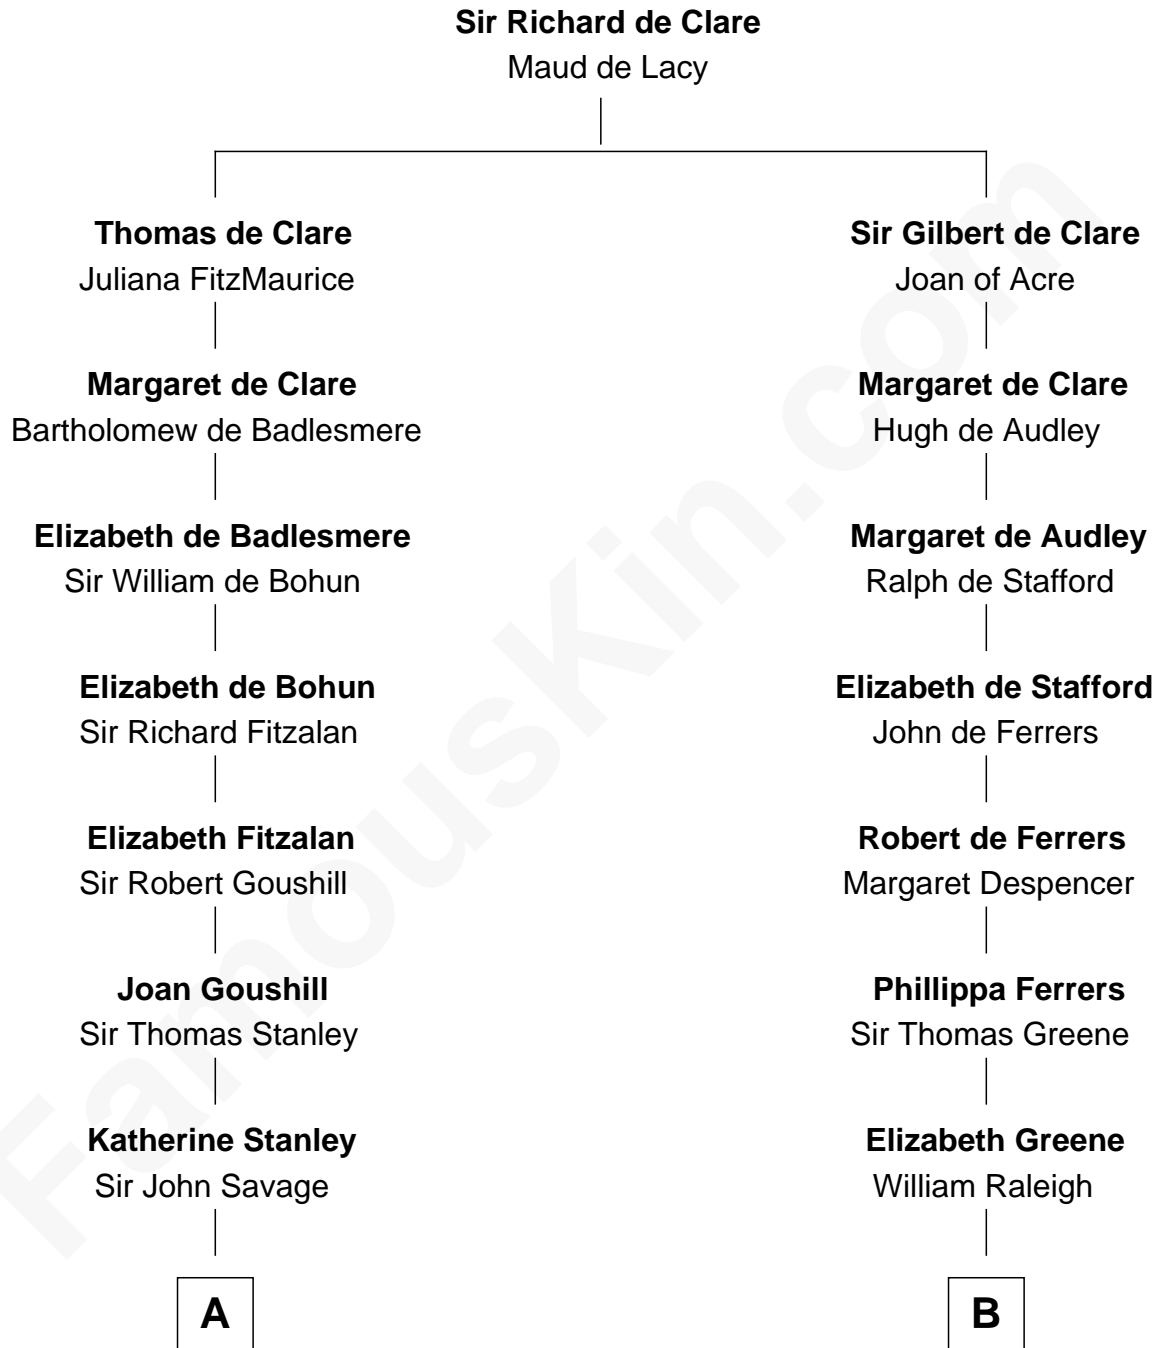

FamousKin.com

Relationship Chart of

Thomas Sim Lee

2nd and 7th Governor of Maryland

16th cousin 4 times removed of

Stephen A. Douglas

Participated in Lincoln-Douglas Debates

C

Martha Gardiner

Stephen Arnold

Martha Arnold

Benajah Douglass

Dr. Stephen Arnold Douglass

Sarah Fiske

Stephen A. Douglas

[The Lincoln-Douglas Debates](#)