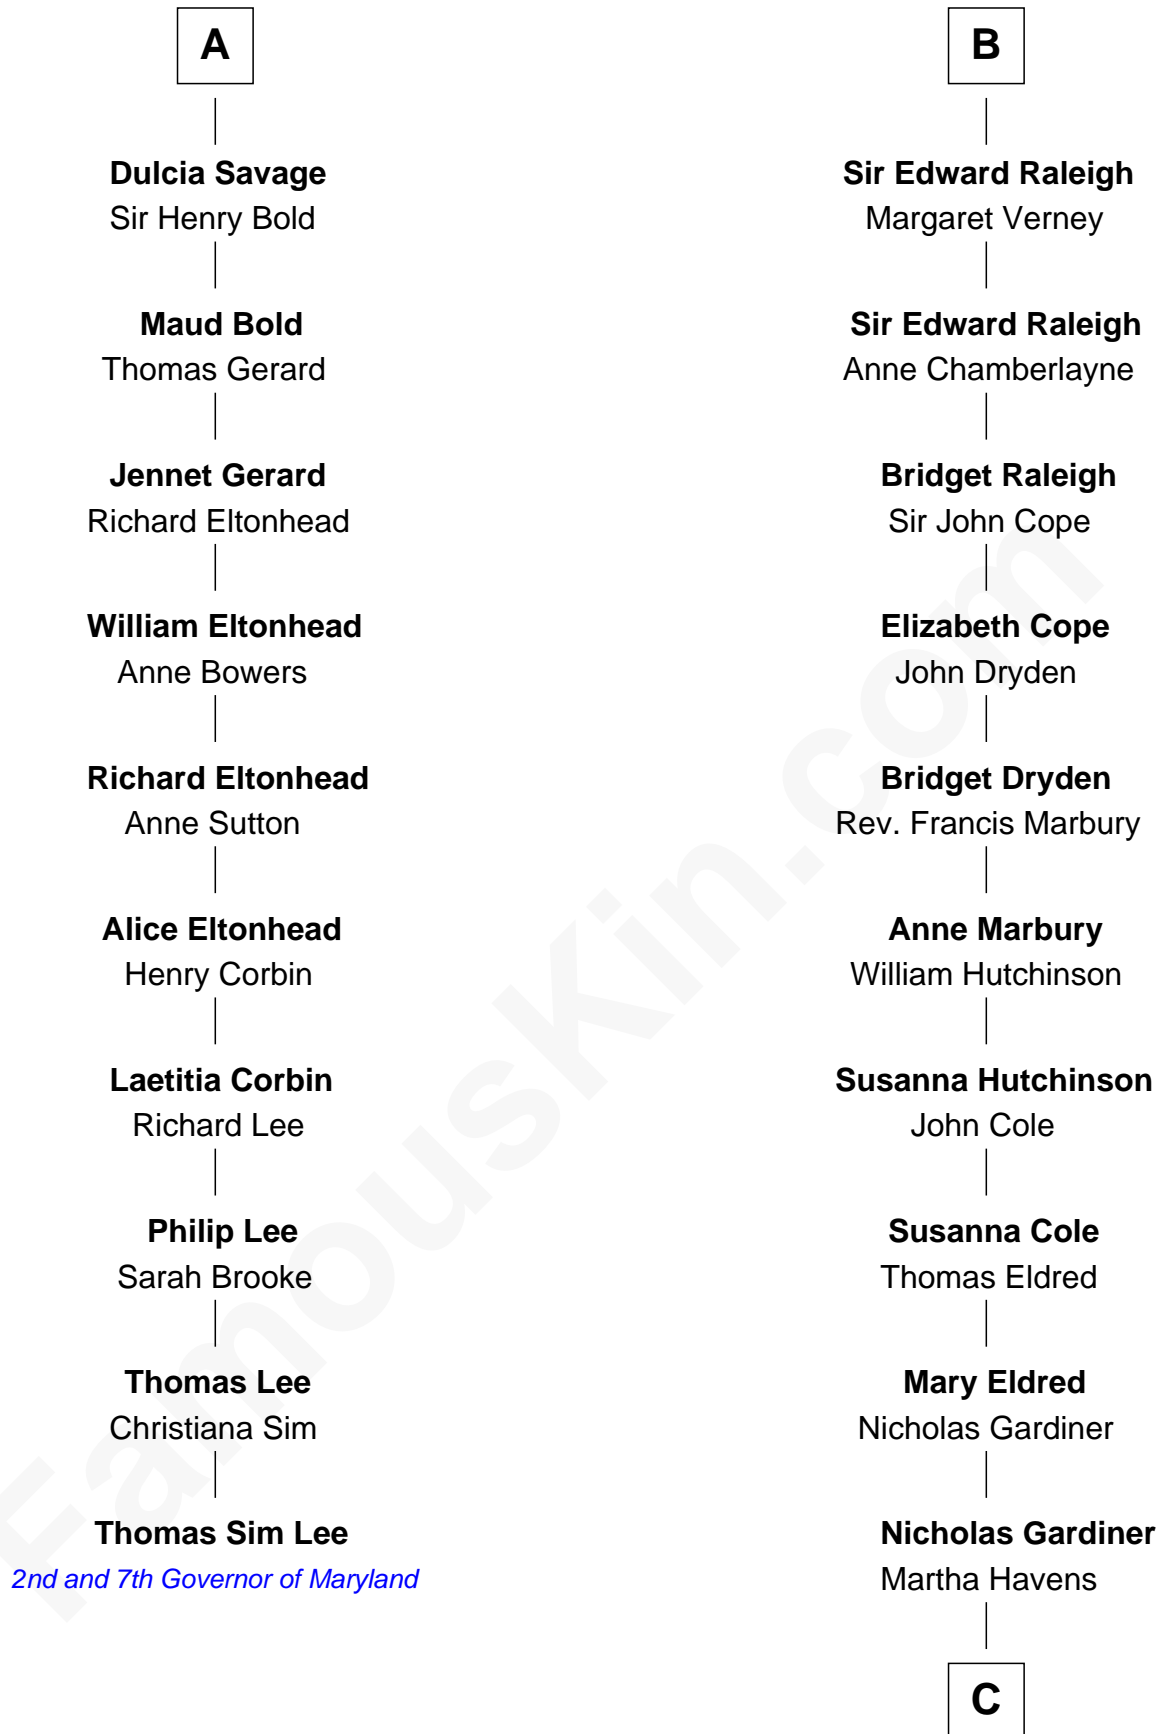

FamousKin.com

Relationship Chart of

Thomas Sim Lee

2nd and 7th Governor of Maryland

16th cousin 4 times removed of

Stephen A. Douglas

Participated in Lincoln-Douglas Debates

C

Martha Gardiner

Stephen Arnold

Martha Arnold

Benajah Douglass

Dr. Stephen Arnold Douglass

Sarah Fiske

Stephen A. Douglas

[The Lincoln-Douglas Debates](#)