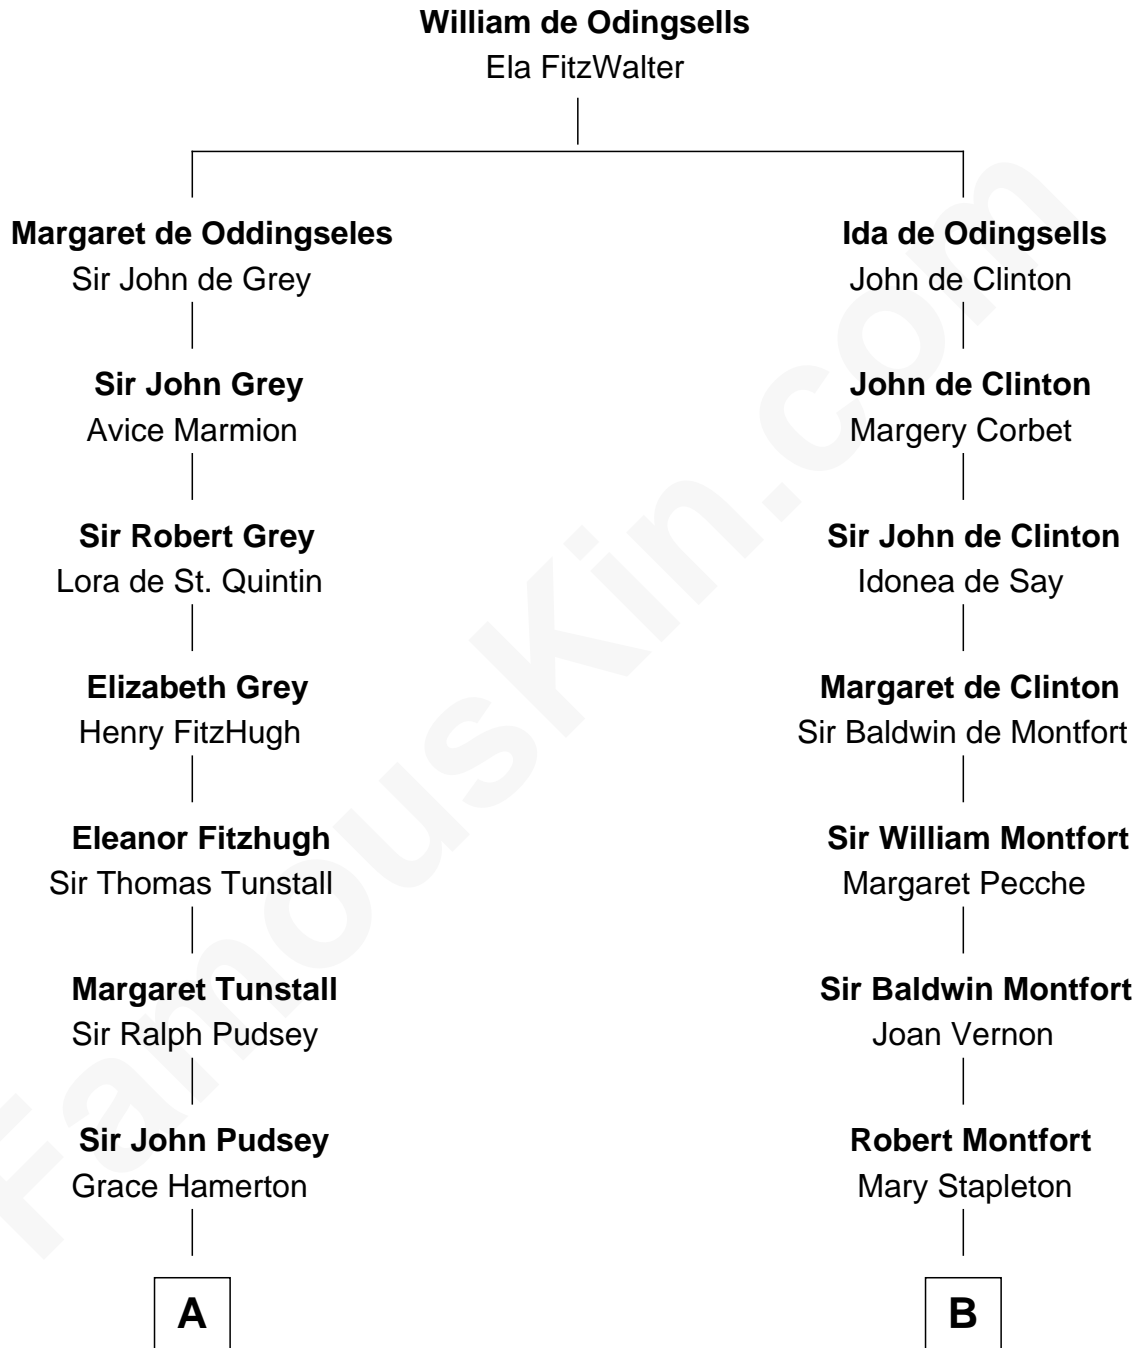

FamousKin.com Relationship Chart of

Thomas Sim Lee

2nd and 7th Governor of Maryland

18th cousin 1 time removed of

Stephen A. Douglas

Participated in Lincoln-Douglas Debates

C

Thomas Lee
Christiana Sim

Thomas Sim Lee
2nd and 7th Governor of Maryland

D

Rev. Nathaniel Fiske
Sarah Arnold

Sarah Fiske
Dr. Stephen Arnold Douglass

Stephen A. Douglas
The Lincoln-Douglas Debates

FamousKin.com