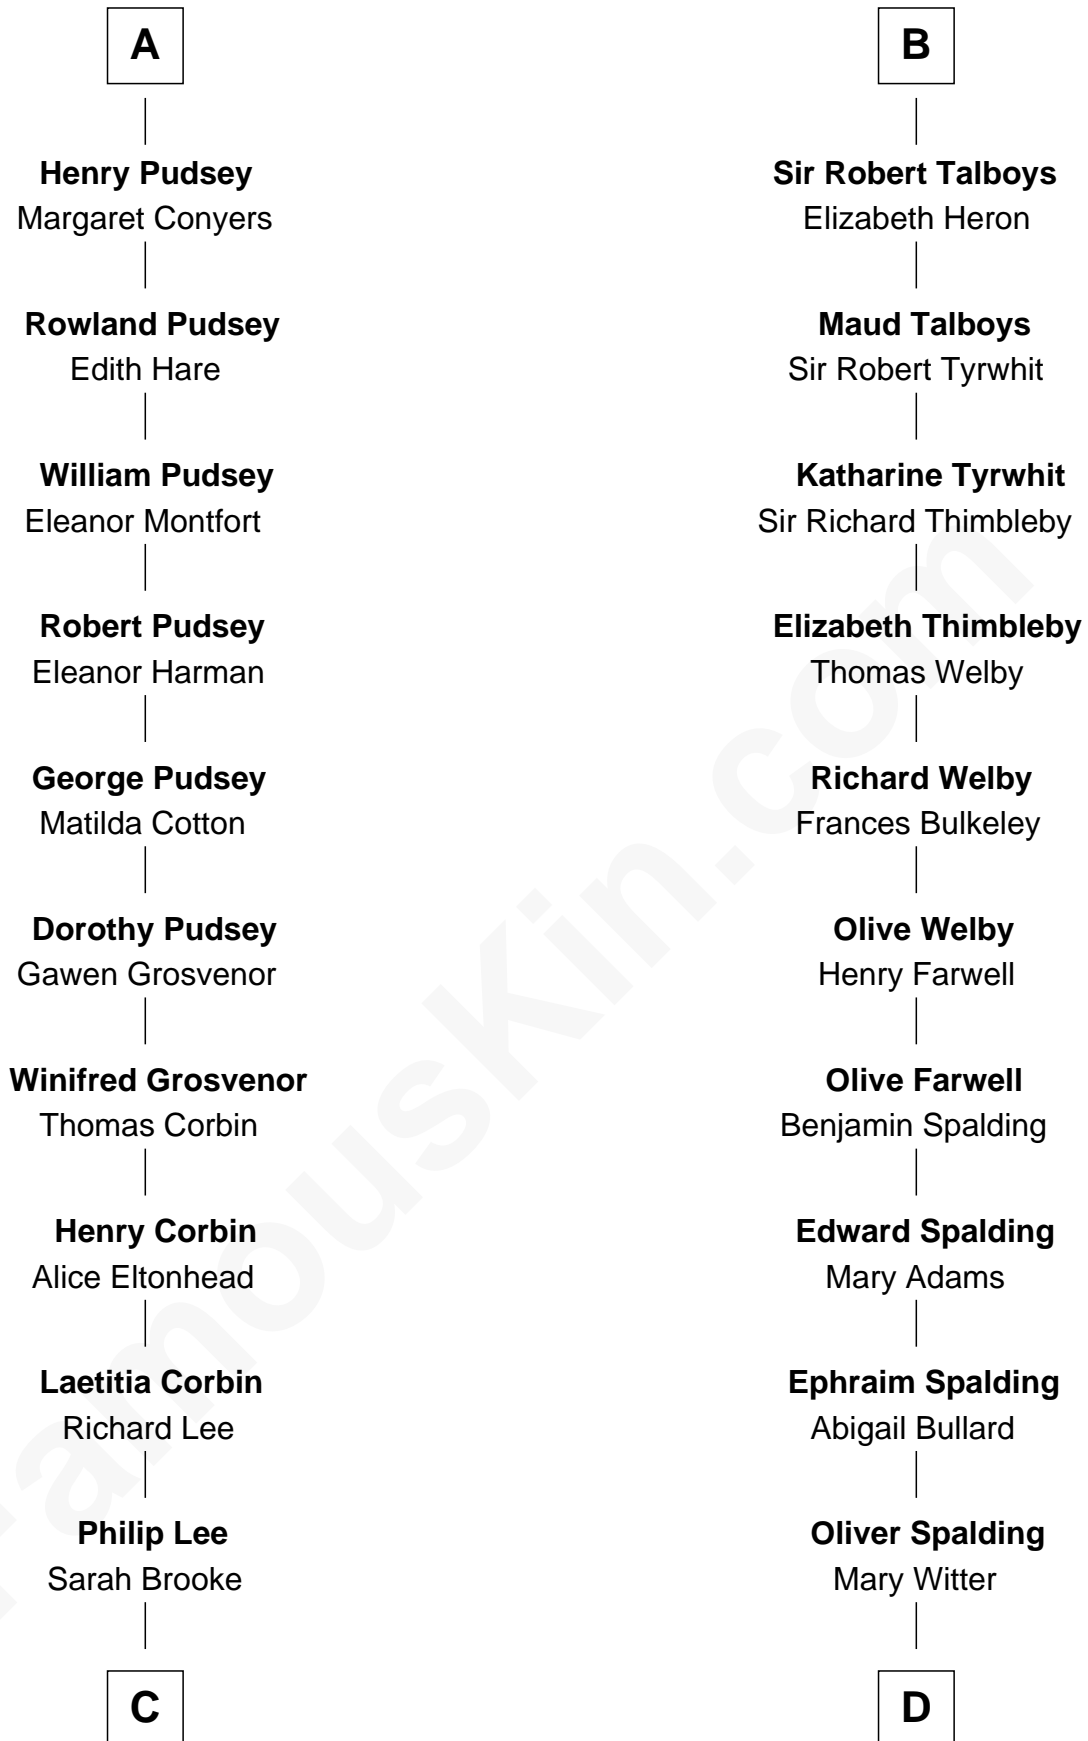

FamousKin.com Relationship Chart of

Thomas Sim Lee

2nd and 7th Governor of Maryland

18th cousin 3 times removed of

Katharine Hepburn

Movie Actress

William de Odingsells

Ela FitzWalter

Sir Roger de Herdeburgh

Ela Herdeburgh

Sir William de Boteler

Ankaret le Boteler

John le Strange

Eleanor le Strange

Sir Reynold de Grey

Sir Reynold Grey

Margaret de Ros

Margaret Grey

Sir William Bonville

Elizabeth Bonville

William Talboys

B

C

Thomas Lee
Christiana Sim