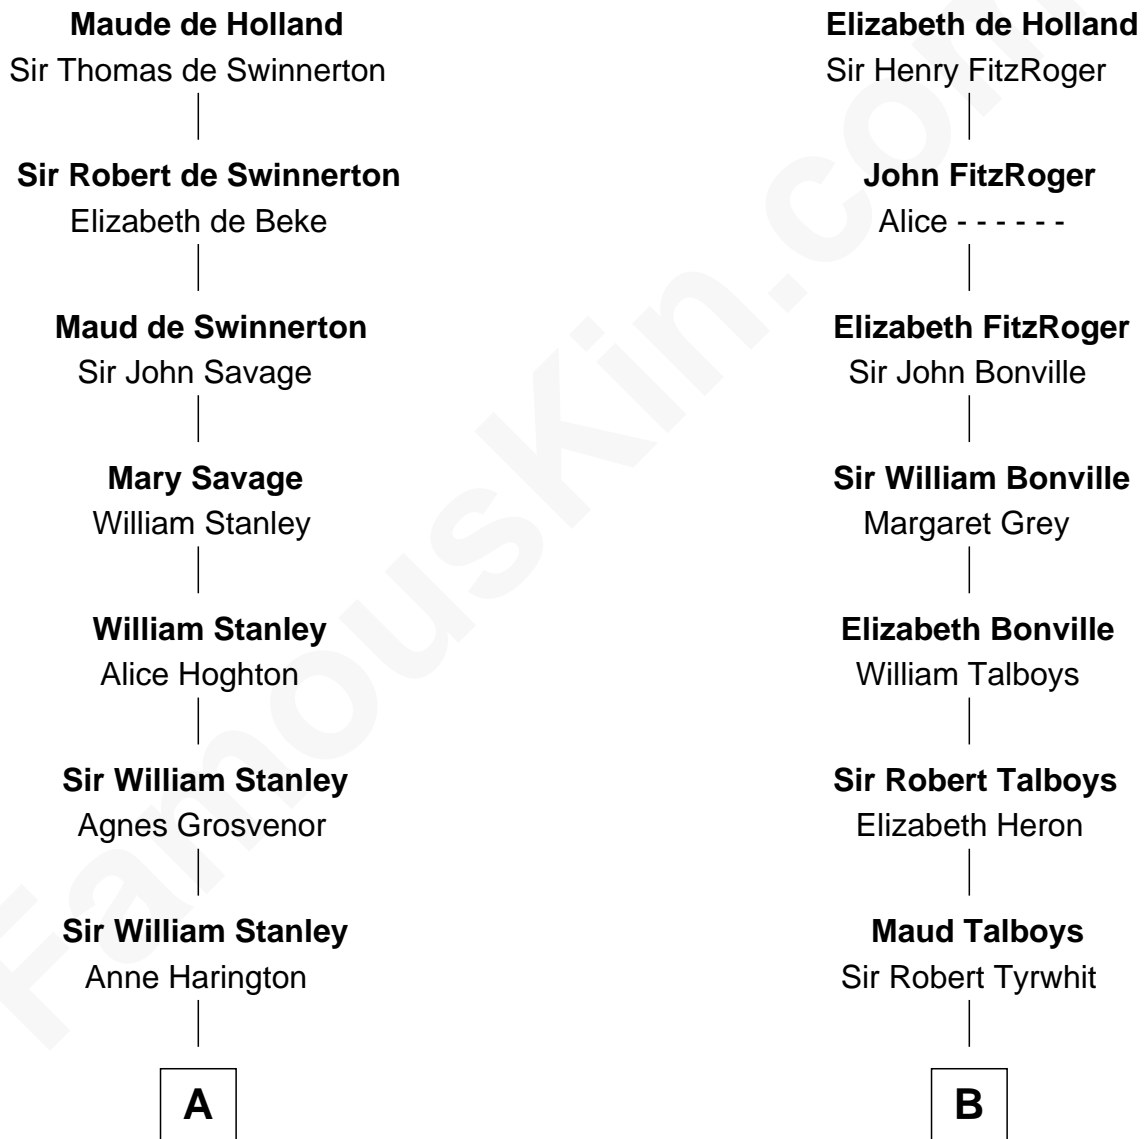

FamousKin.com Relationship Chart of

Thomas Sim Lee

2nd and 7th Governor of Maryland

14th cousin 5 times removed of

Katharine Hepburn

Movie Actress

Sir Robert de Holland

Maude la Zouche

C

Caroline Garlinghouse
Alfred Augustus Houghton

Katharine Martha Houghton
Thomas Norval Hepburn

Katharine Hepburn
Movie Actress

FamousKin.com