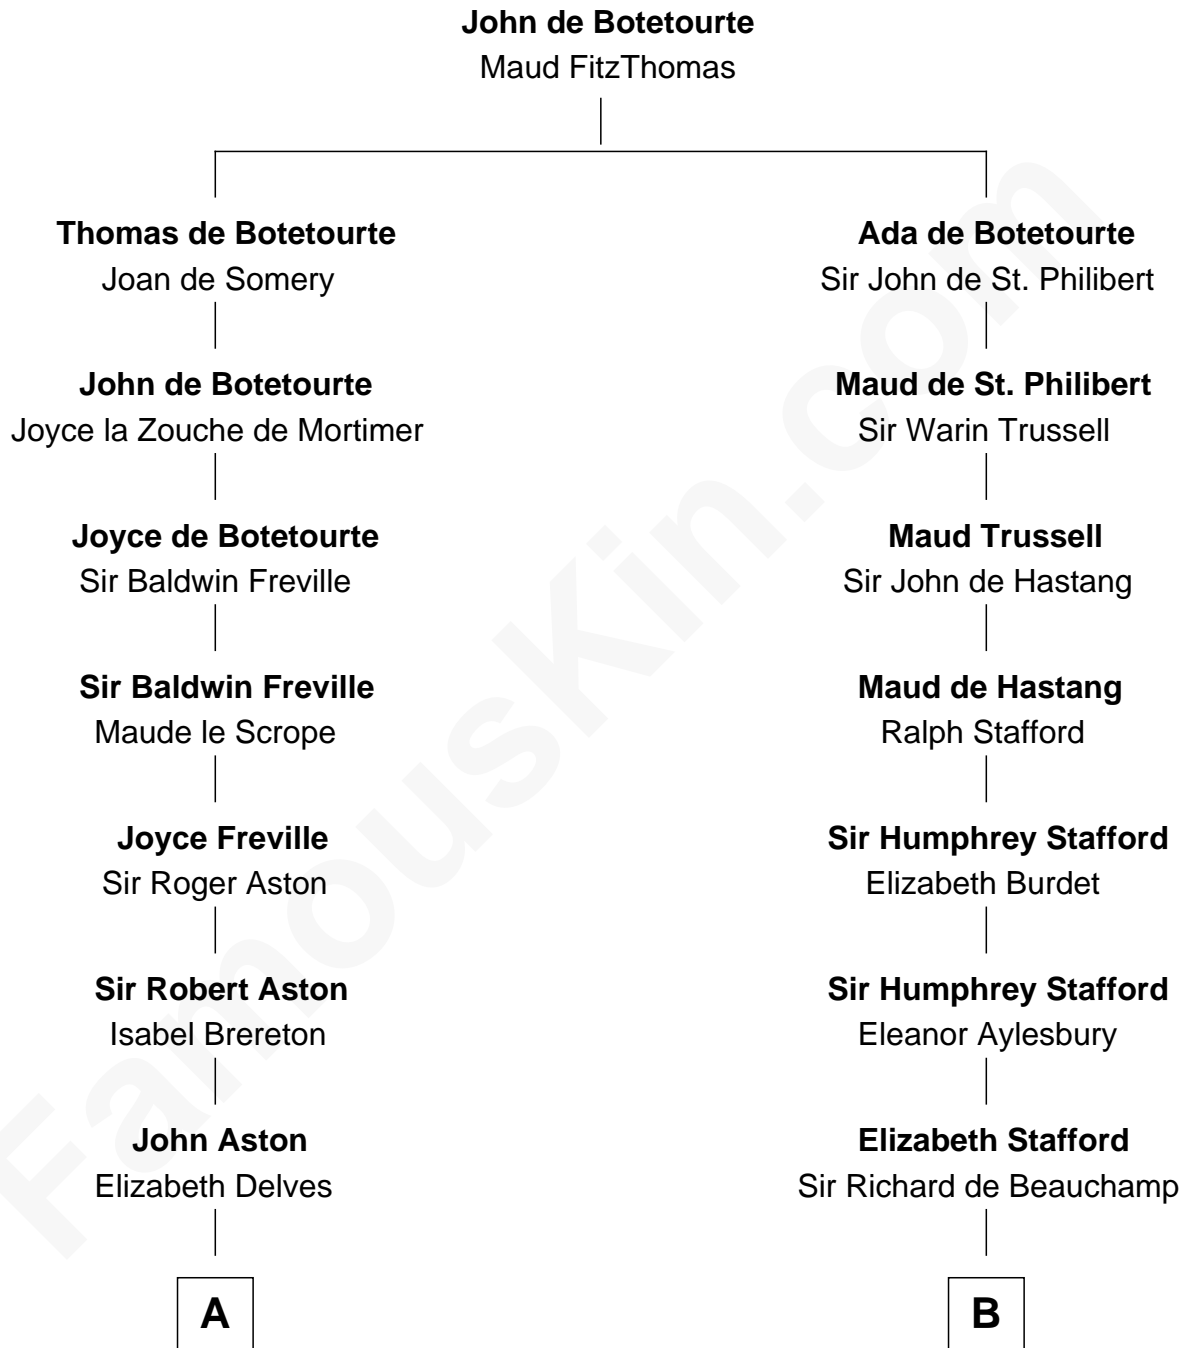

FamousKin.com

Relationship Chart of

Thomas Sim Lee

2nd and 7th Governor of Maryland

18th cousin 2 times removed of

General Douglas MacArthur

U.S. Army - World War II

C

Thomas Lee
Christiana Sim

Thomas Sim Lee
2nd and 7th Governor of Maryland

D

Benjamin Barney Belcher
Olive -----

Aurelia Belcher
Arthur MacArthur

Gen. Arthur MacArthur
Mary Pinckney Hardy

General Douglas MacArthur
U.S. Army - World War II