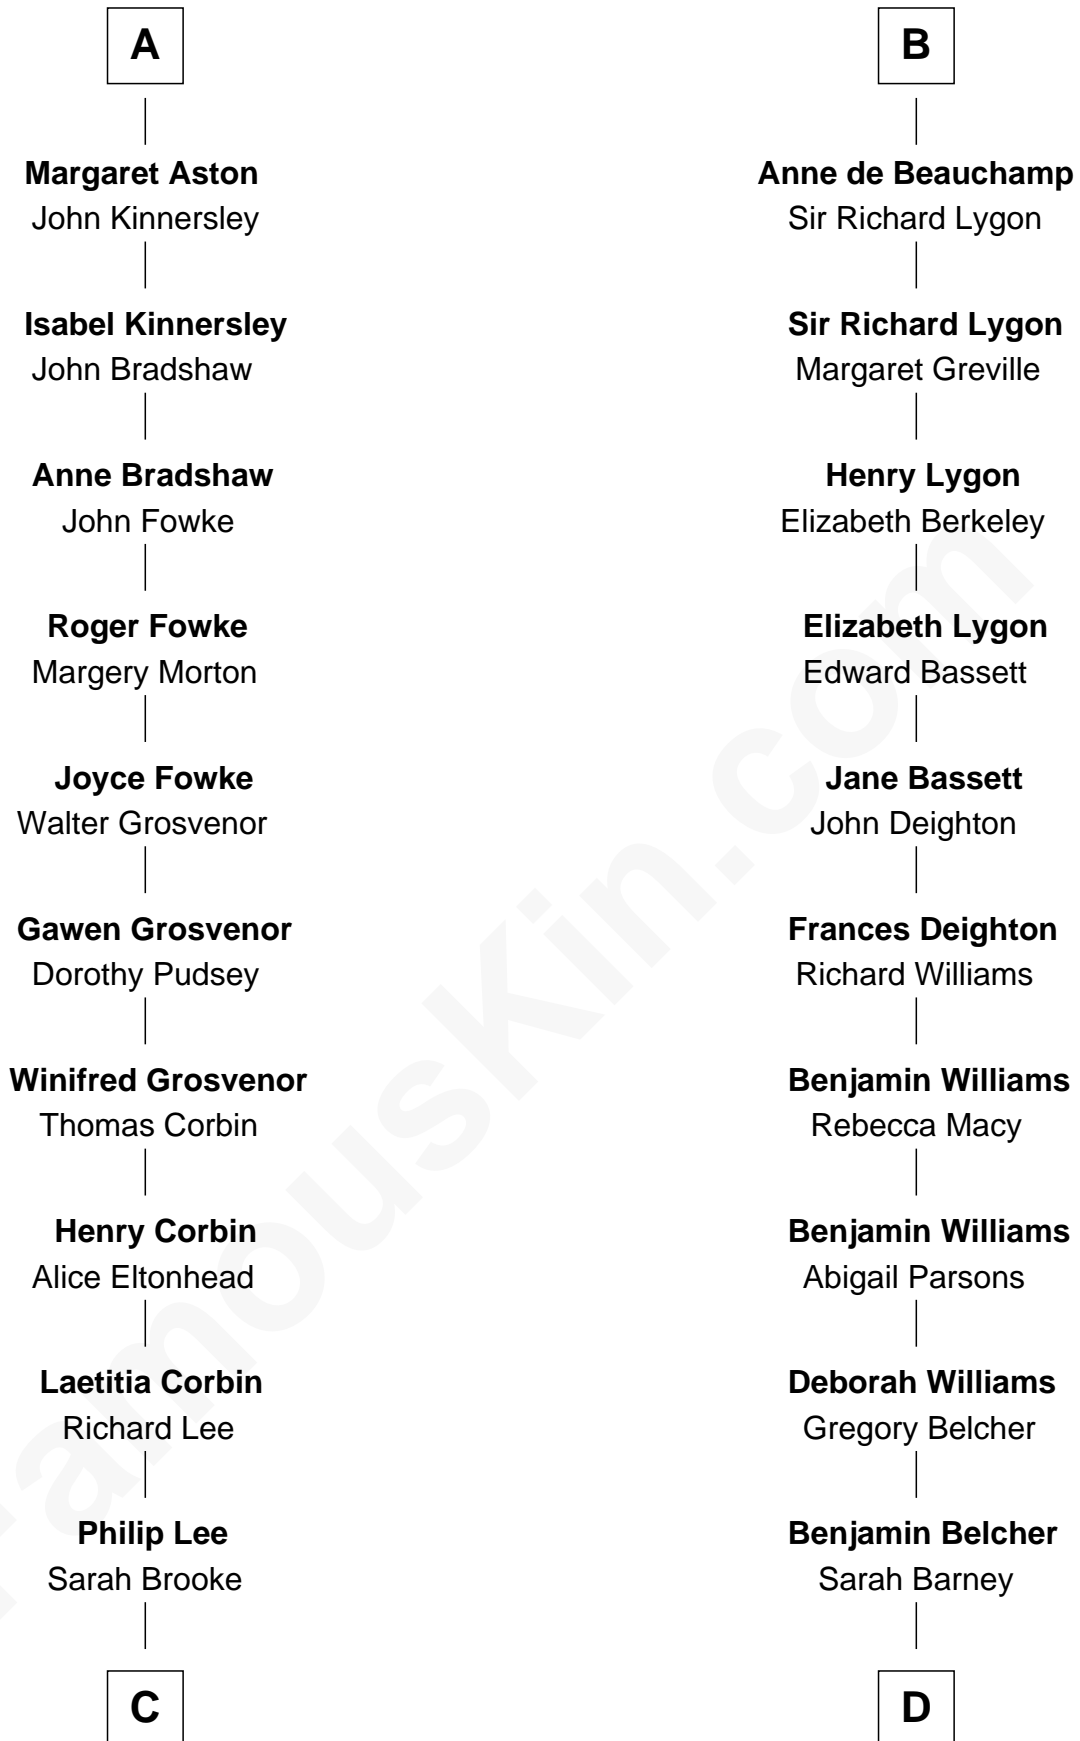

FamousKin.com

Relationship Chart of

Thomas Sim Lee

2nd and 7th Governor of Maryland

18th cousin 2 times removed of

General Douglas MacArthur

U.S. Army - World War II

C

Thomas Lee
Christiana Sim

Thomas Sim Lee
2nd and 7th Governor of Maryland

D

Benjamin Barney Belcher
Olive -----

Aurelia Belcher
Arthur MacArthur

Gen. Arthur MacArthur
Mary Pinckney Hardy

General Douglas MacArthur
U.S. Army - World War II