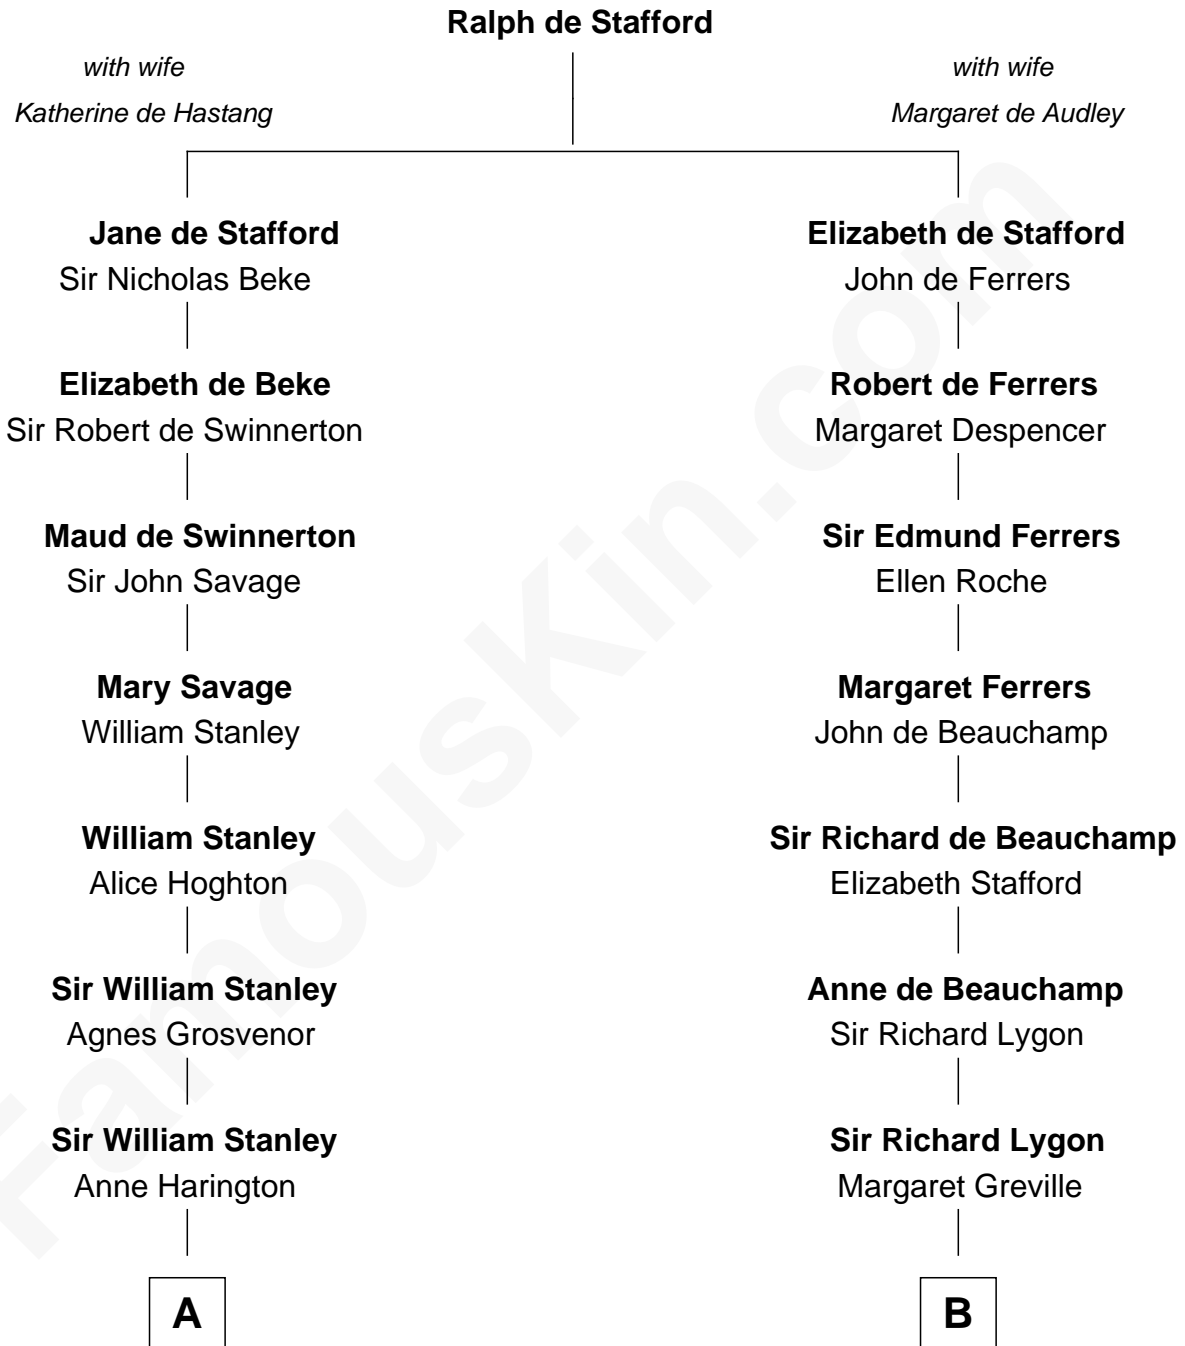

FamousKin.com

Relationship Chart of

Thomas Sim Lee

2nd and 7th Governor of Maryland

14th cousin 4 times removed of

General Douglas MacArthur

U.S. Army - World War II