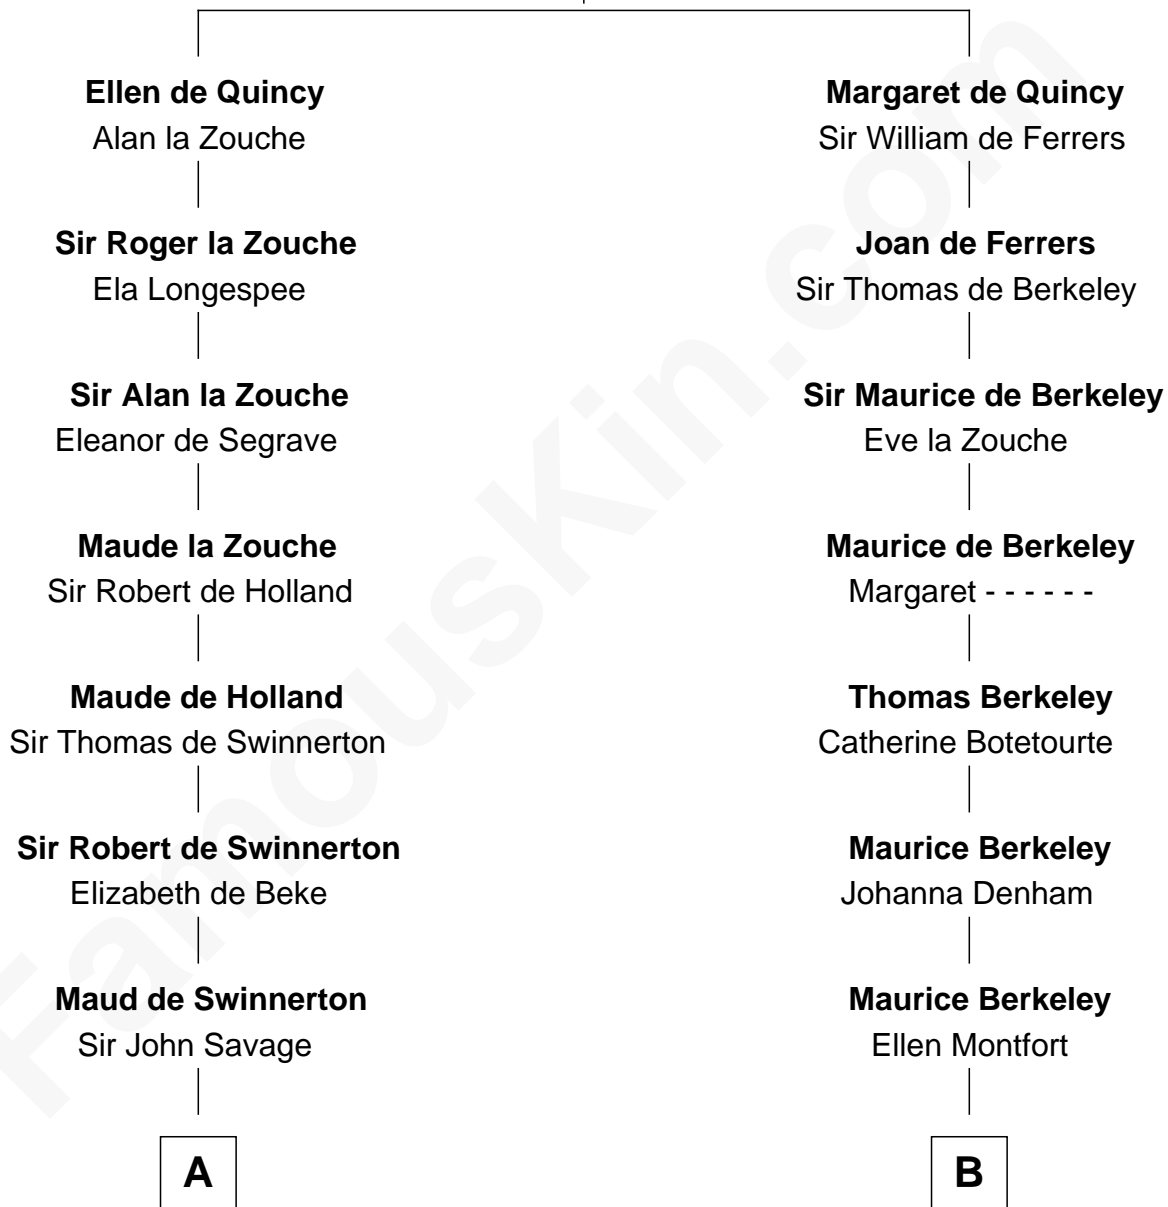

FamousKin.com Relationship Chart of

Thomas Sim Lee

2nd and 7th Governor of Maryland

18th cousin 3 times removed of

General Douglas MacArthur

U.S. Army - World War II

Sir Roger de Quincy

Helen of Galloway

C

Thomas Lee
Christiana Sim

Thomas Sim Lee
2nd and 7th Governor of Maryland

D

Benjamin Belcher
Sarah Barney

Benjamin Barney Belcher
Olive - - - - -

Aurelia Belcher
Arthur MacArthur

Gen. Arthur MacArthur
Mary Pinckney Hardy