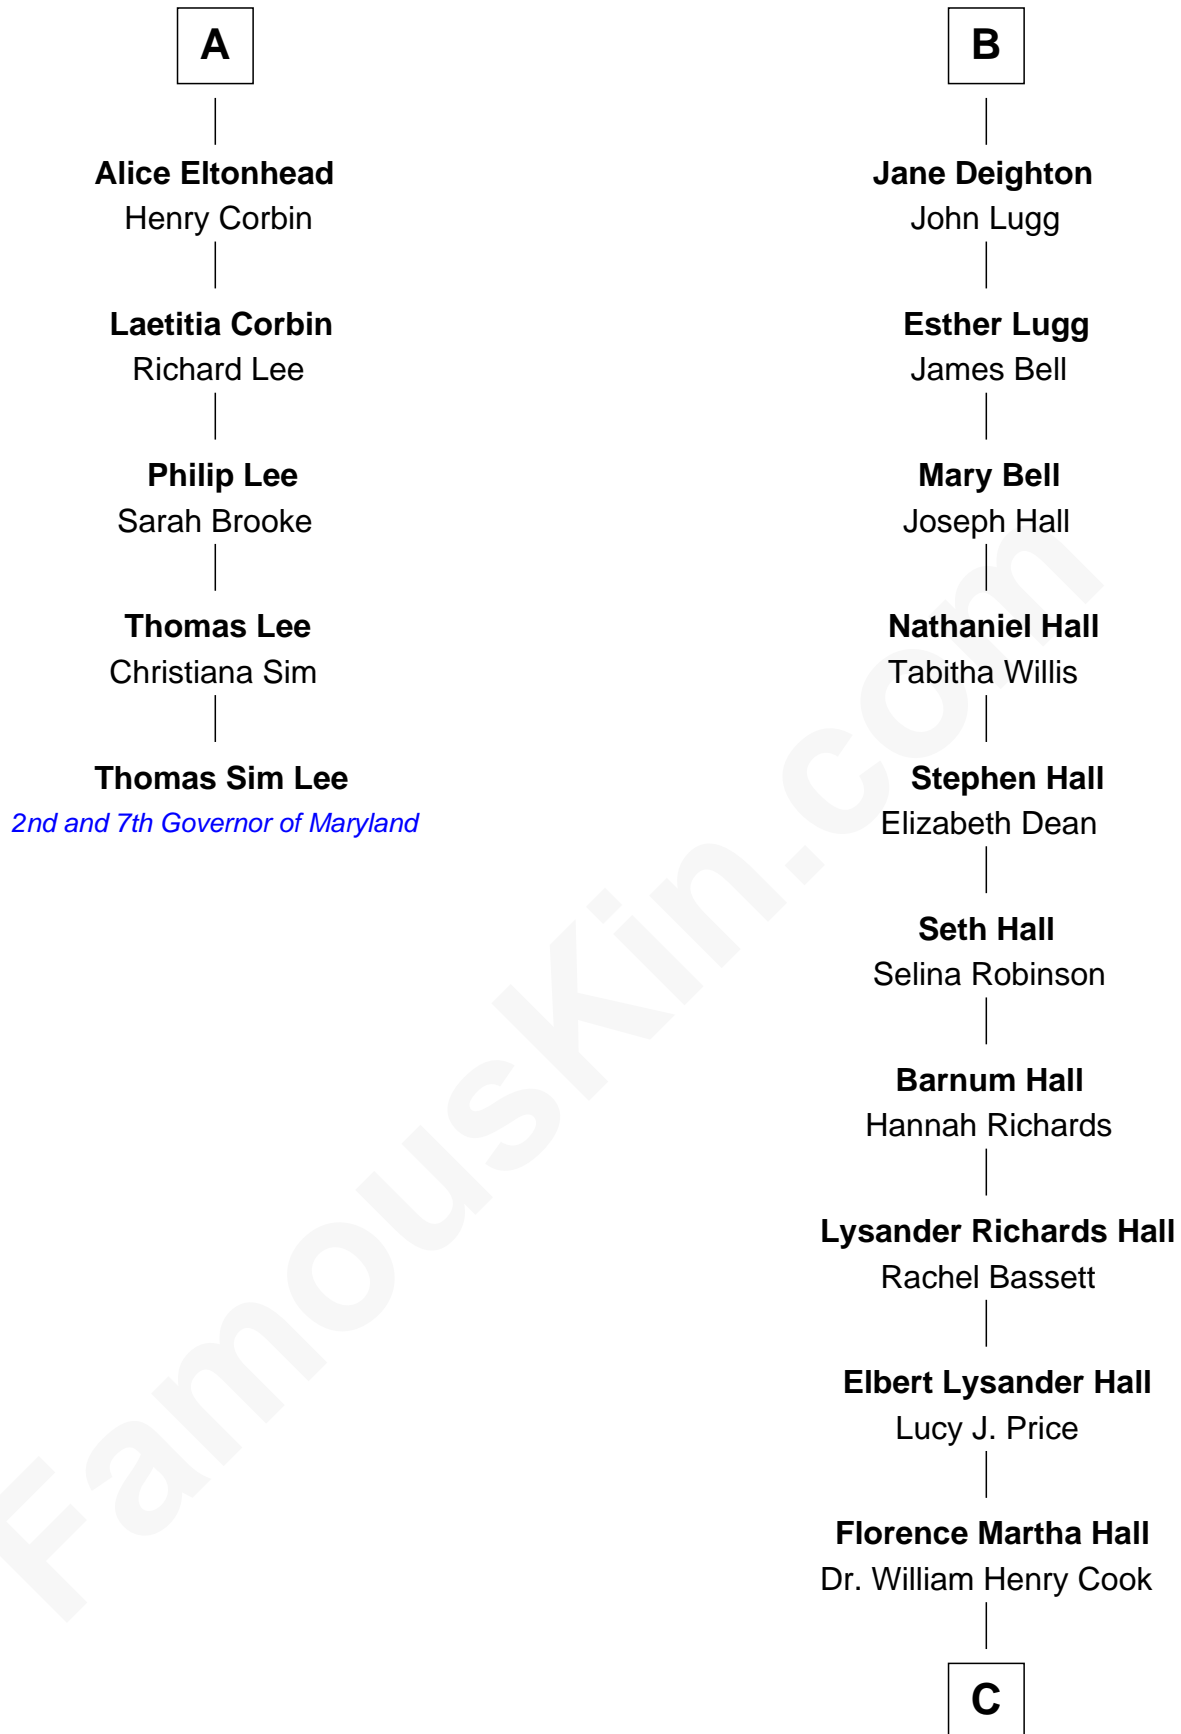

FamousKin.com Relationship Chart of

Thomas Sim Lee

2nd and 7th Governor of Maryland

11th cousin 7 times removed of

Geena Davis

Movie and TV Actress

C

Lucille Martha Cook
William Frank Davis