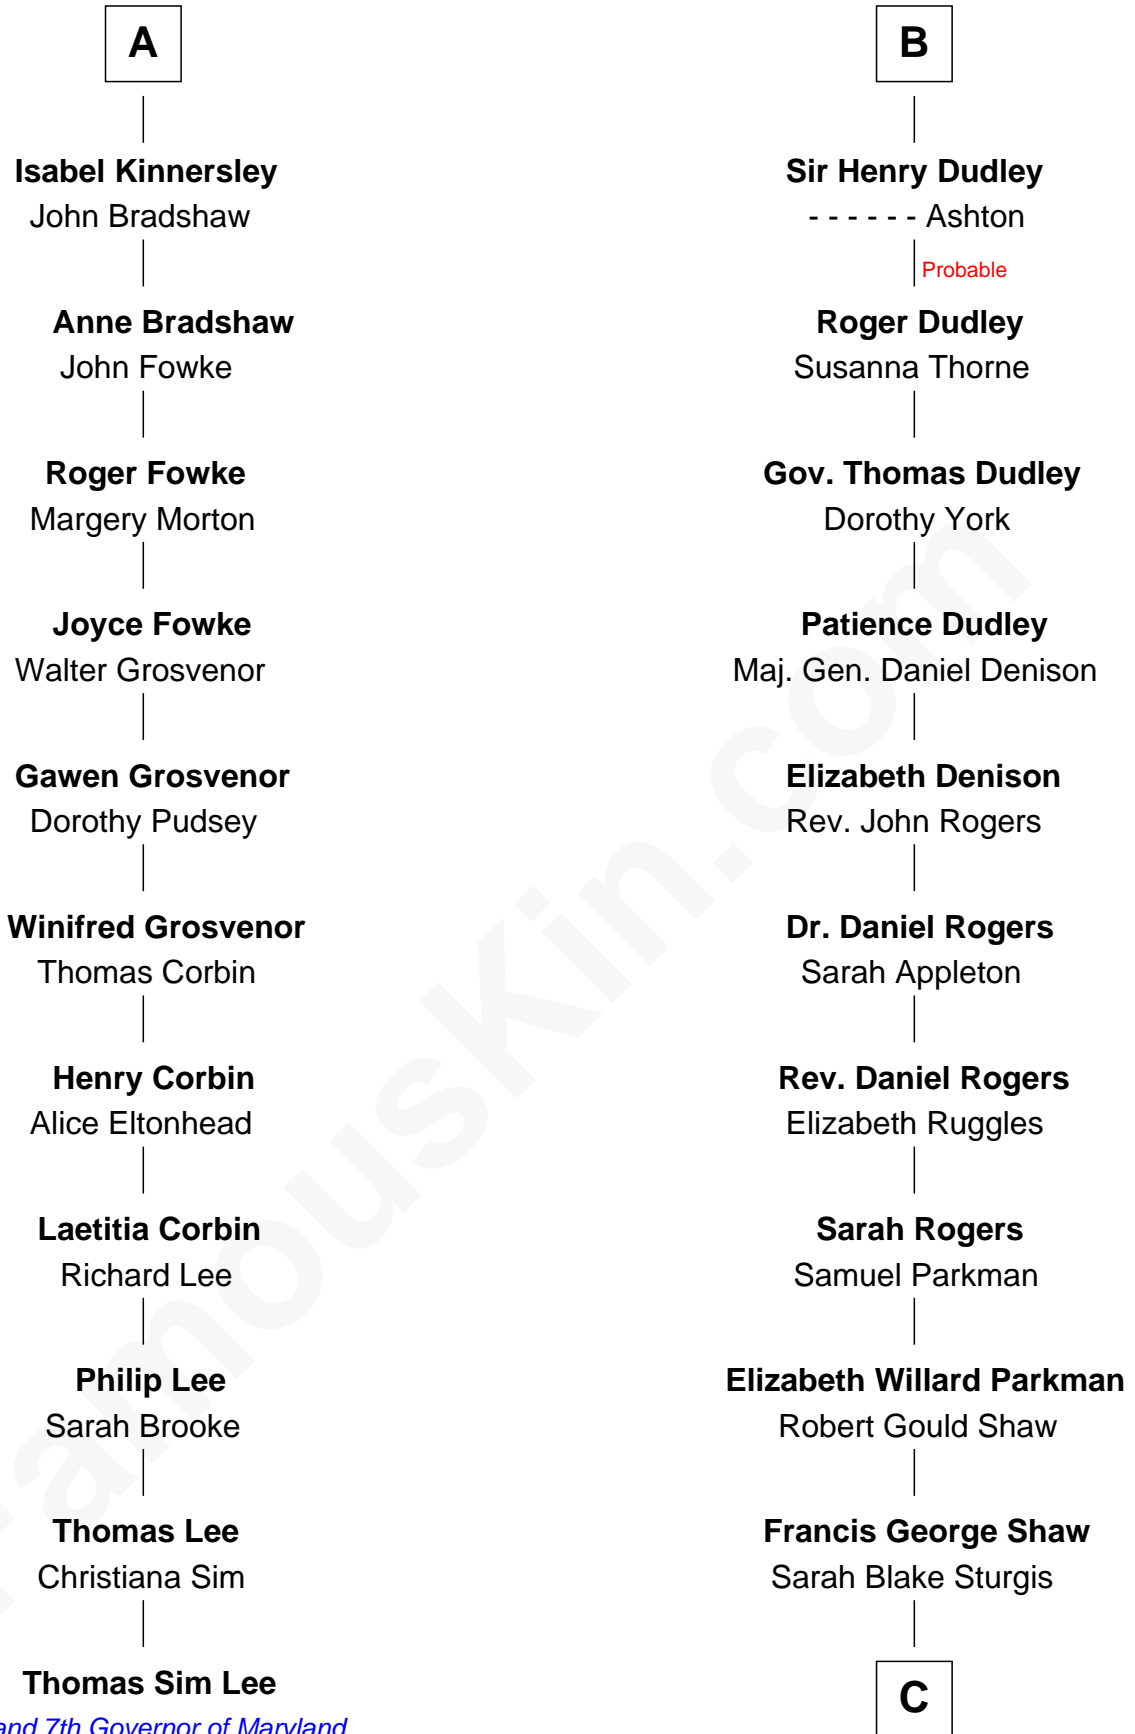

FamousKin.com Relationship Chart of

Thomas Sim Lee

2nd and 7th Governor of Maryland

17th cousin 4 times removed of

Kyra Sedgwick

TV and Movie Actress

Sir William de Ros
Margery de Badlesmere

C

—
Susanna Shaw

Robert Bowne Minturn

—
Sarah May Minturn

Henry Dwight Sedgwick

—
Robert Minturn Sedgwick

Helen Peabody

—
Henry Dwight Sedgwick

Patricia Ann Rosenwald