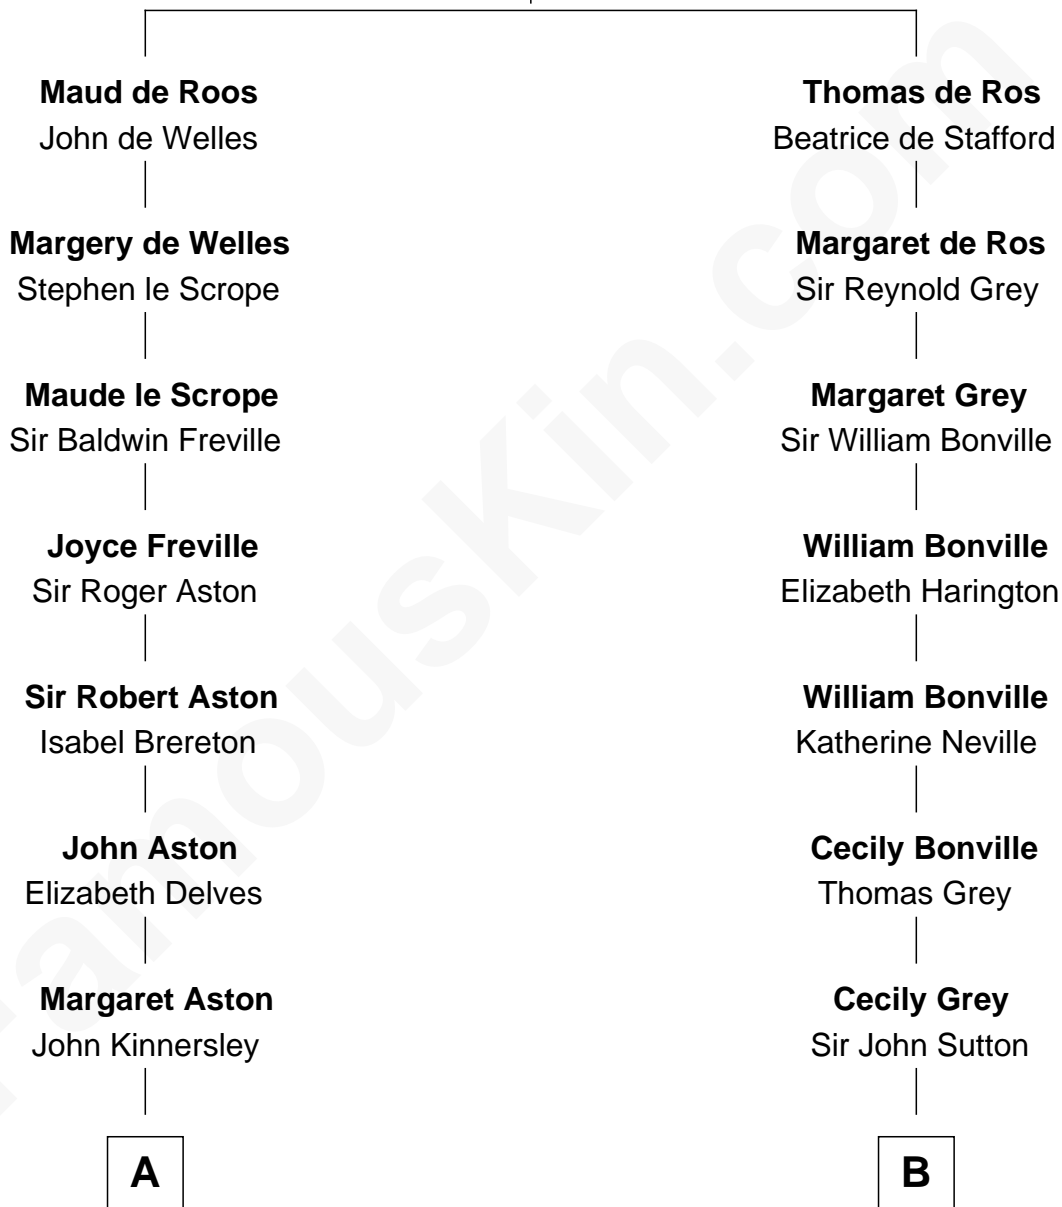

FamousKin.com Relationship Chart of

Thomas Sim Lee

2nd and 7th Governor of Maryland

17th cousin 4 times removed of

Kyra Sedgwick

TV and Movie Actress

Sir William de Ros
Margery de Badlesmere

C

—
Susanna Shaw

Robert Bowne Minturn

—
Sarah May Minturn

Henry Dwight Sedgwick

—
Robert Minturn Sedgwick

Helen Peabody

—
Henry Dwight Sedgwick

Patricia Ann Rosenwald