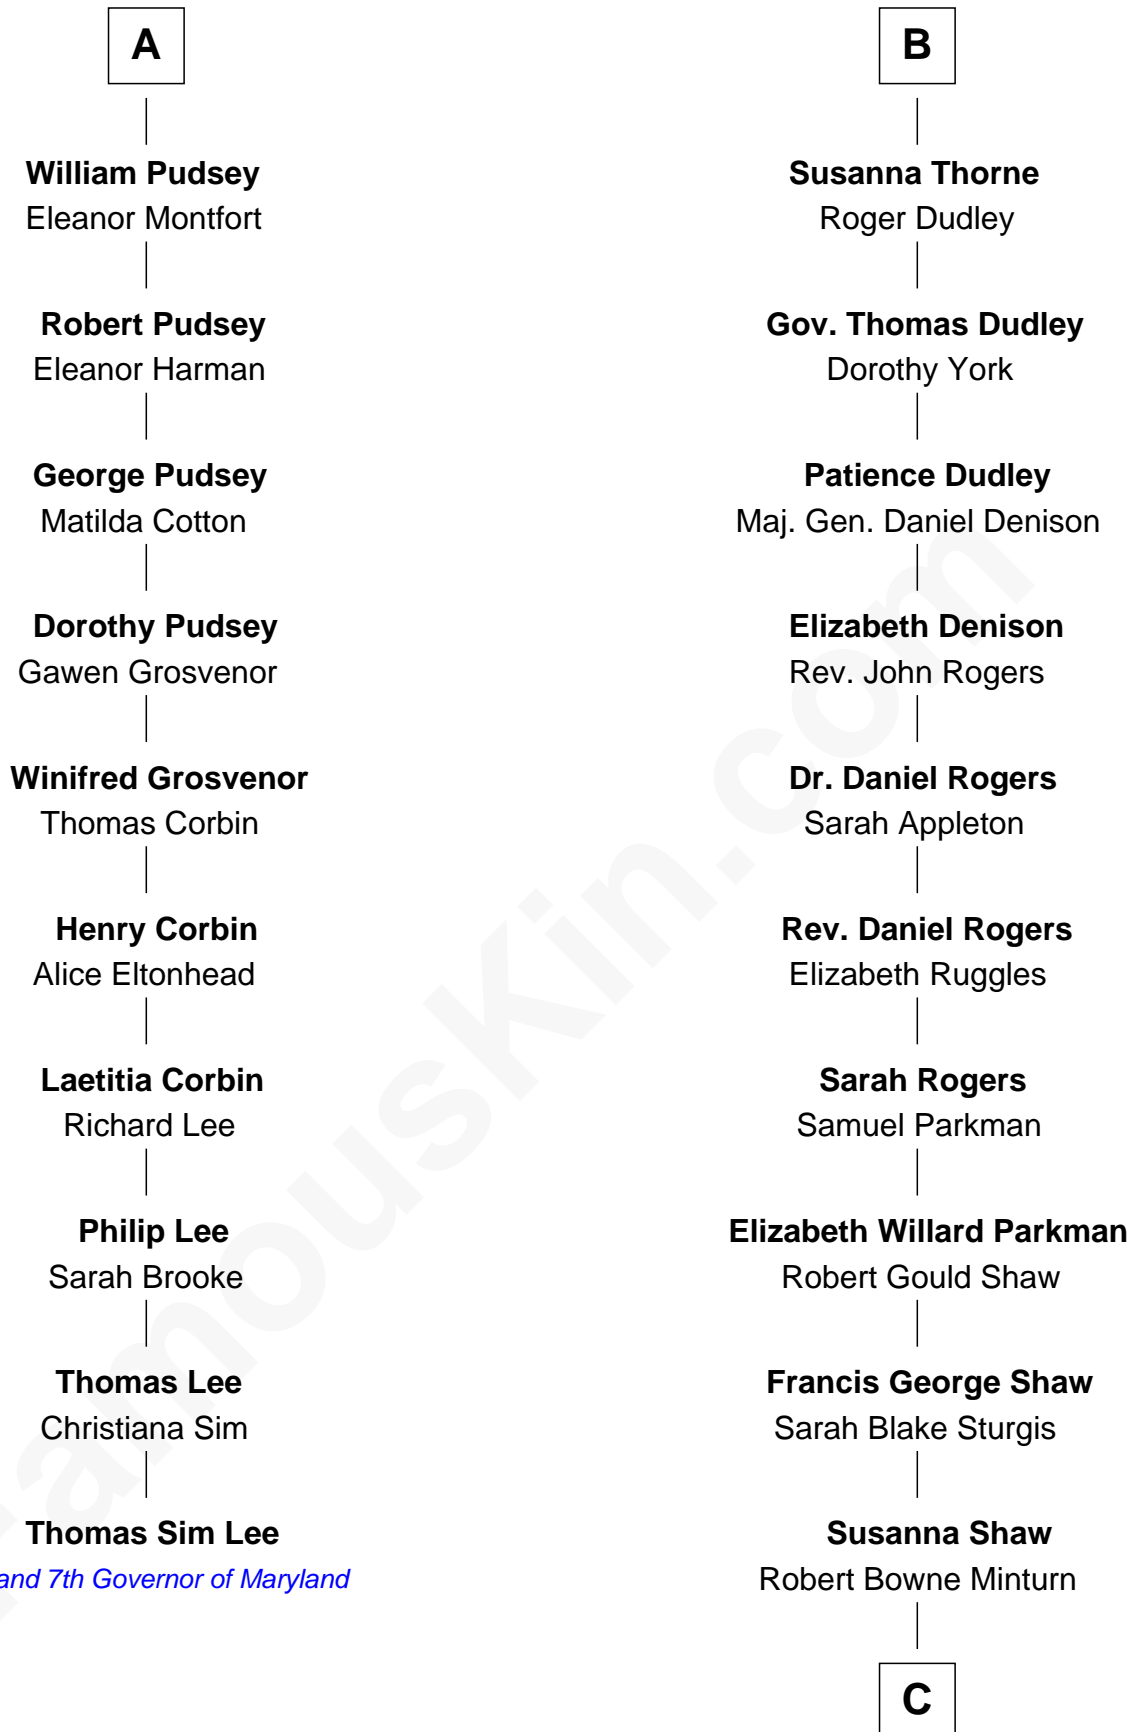

FamousKin.com Relationship Chart of

Thomas Sim Lee

2nd and 7th Governor of Maryland

16th cousin 4 times removed of

Kyra Sedgwick

TV and Movie Actress

Sir John Grey

Avice Marmion

Sir Robert Grey
Lora de St. Quintin

Elizabeth Grey
Henry FitzHugh

Eleanor Fitzhugh
Sir Thomas Tunstall

Margaret Tunstall
Sir Ralph Pudsey

Sir John Pudsey
Grace Hamerton

Henry Pudsey
Margaret Conyers

Rowland Pudsey
Edith Hare

A

Maud Grey

Sir Thomas Harcourt

Sir Thomas Harcourt
Jane Fraunceys

Sir Richard Harcourt
Edith St. Clair

Alice Harcourt
William Bessiles

Elizabeth Bessiles
Richard Fettiplace

Anne Fettiplace
Edward Purefoy

Mary Purefoy
Thomas Thorne

B

C

—
Sarah May Minturn
Henry Dwight Sedgwick

—
Robert Minturn Sedgwick
Helen Peabody

—
Henry Dwight Sedgwick
Patricia Ann Rosenwald

—
Kyra Sedgwick
TV and Movie Actress