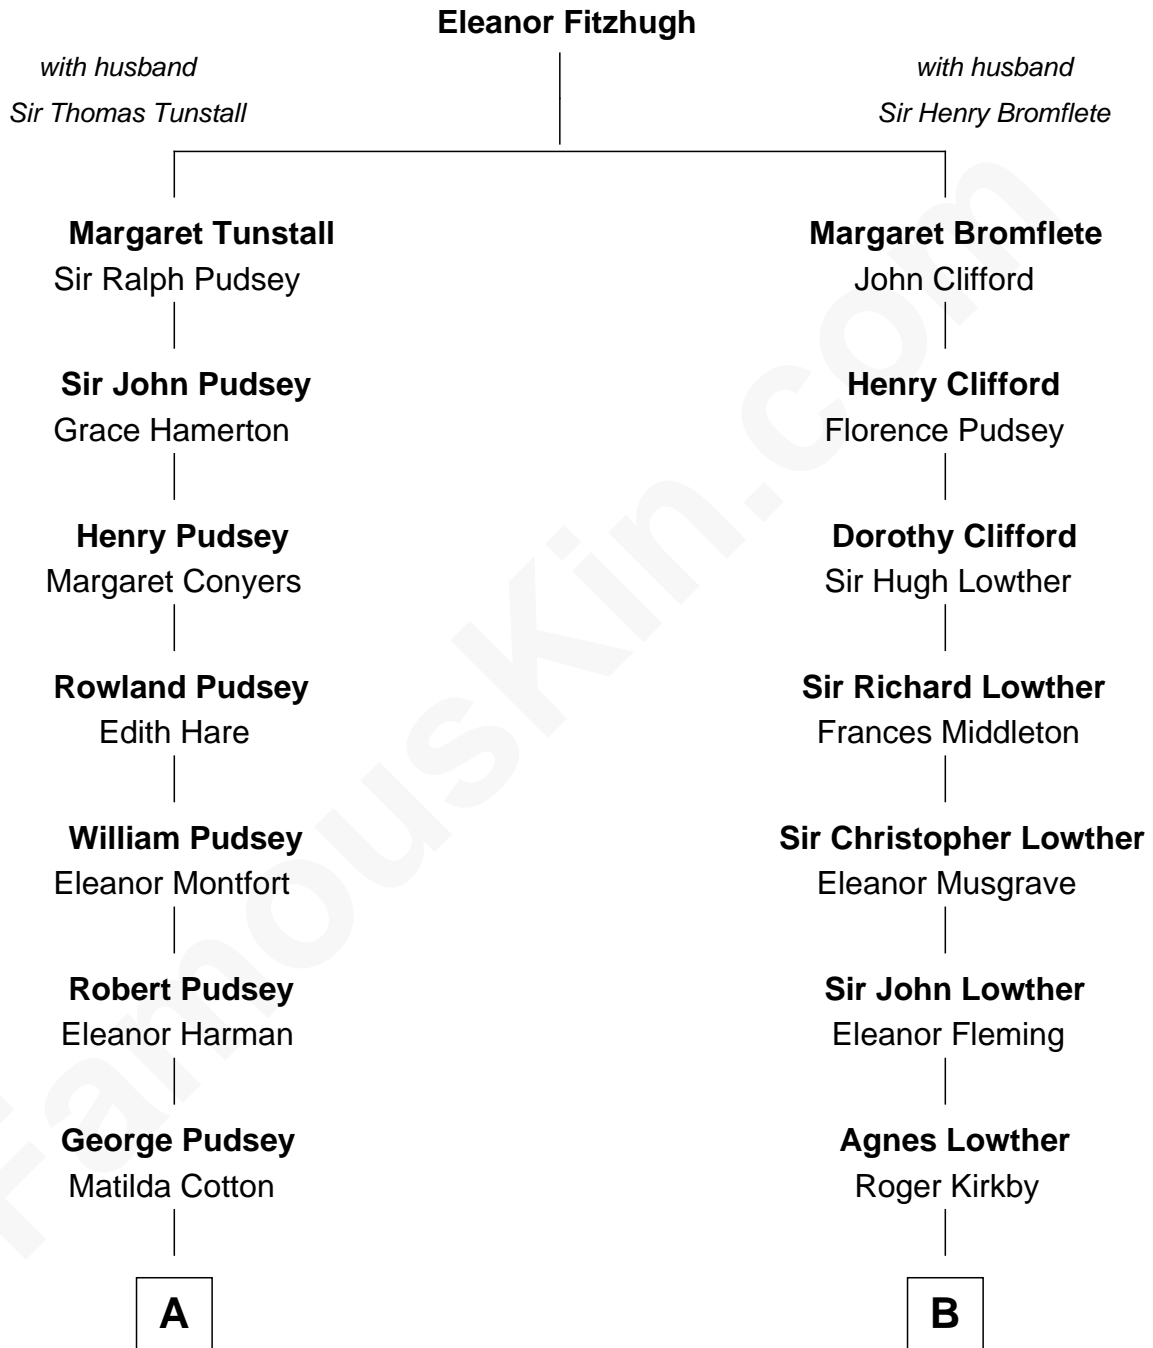

FamousKin.com Relationship Chart of

Thomas Sim Lee

2nd and 7th Governor of Maryland

11th cousin 2 times removed of

Fletcher Christian

Leader of the mutiny on the Bounty

THE "BOUNTY" AT OAHU

A

Dorothy Pudsey
Gawen Grosvenor

Winifred Grosvenor
Thomas Corbin

Henry Corbin
Alice Eltonhead

Laetitia Corbin
Richard Lee

Philip Lee
Sarah Brooke

Thomas Lee
Christiana Sim

Thomas Sim Lee
2nd and 7th Governor of Maryland