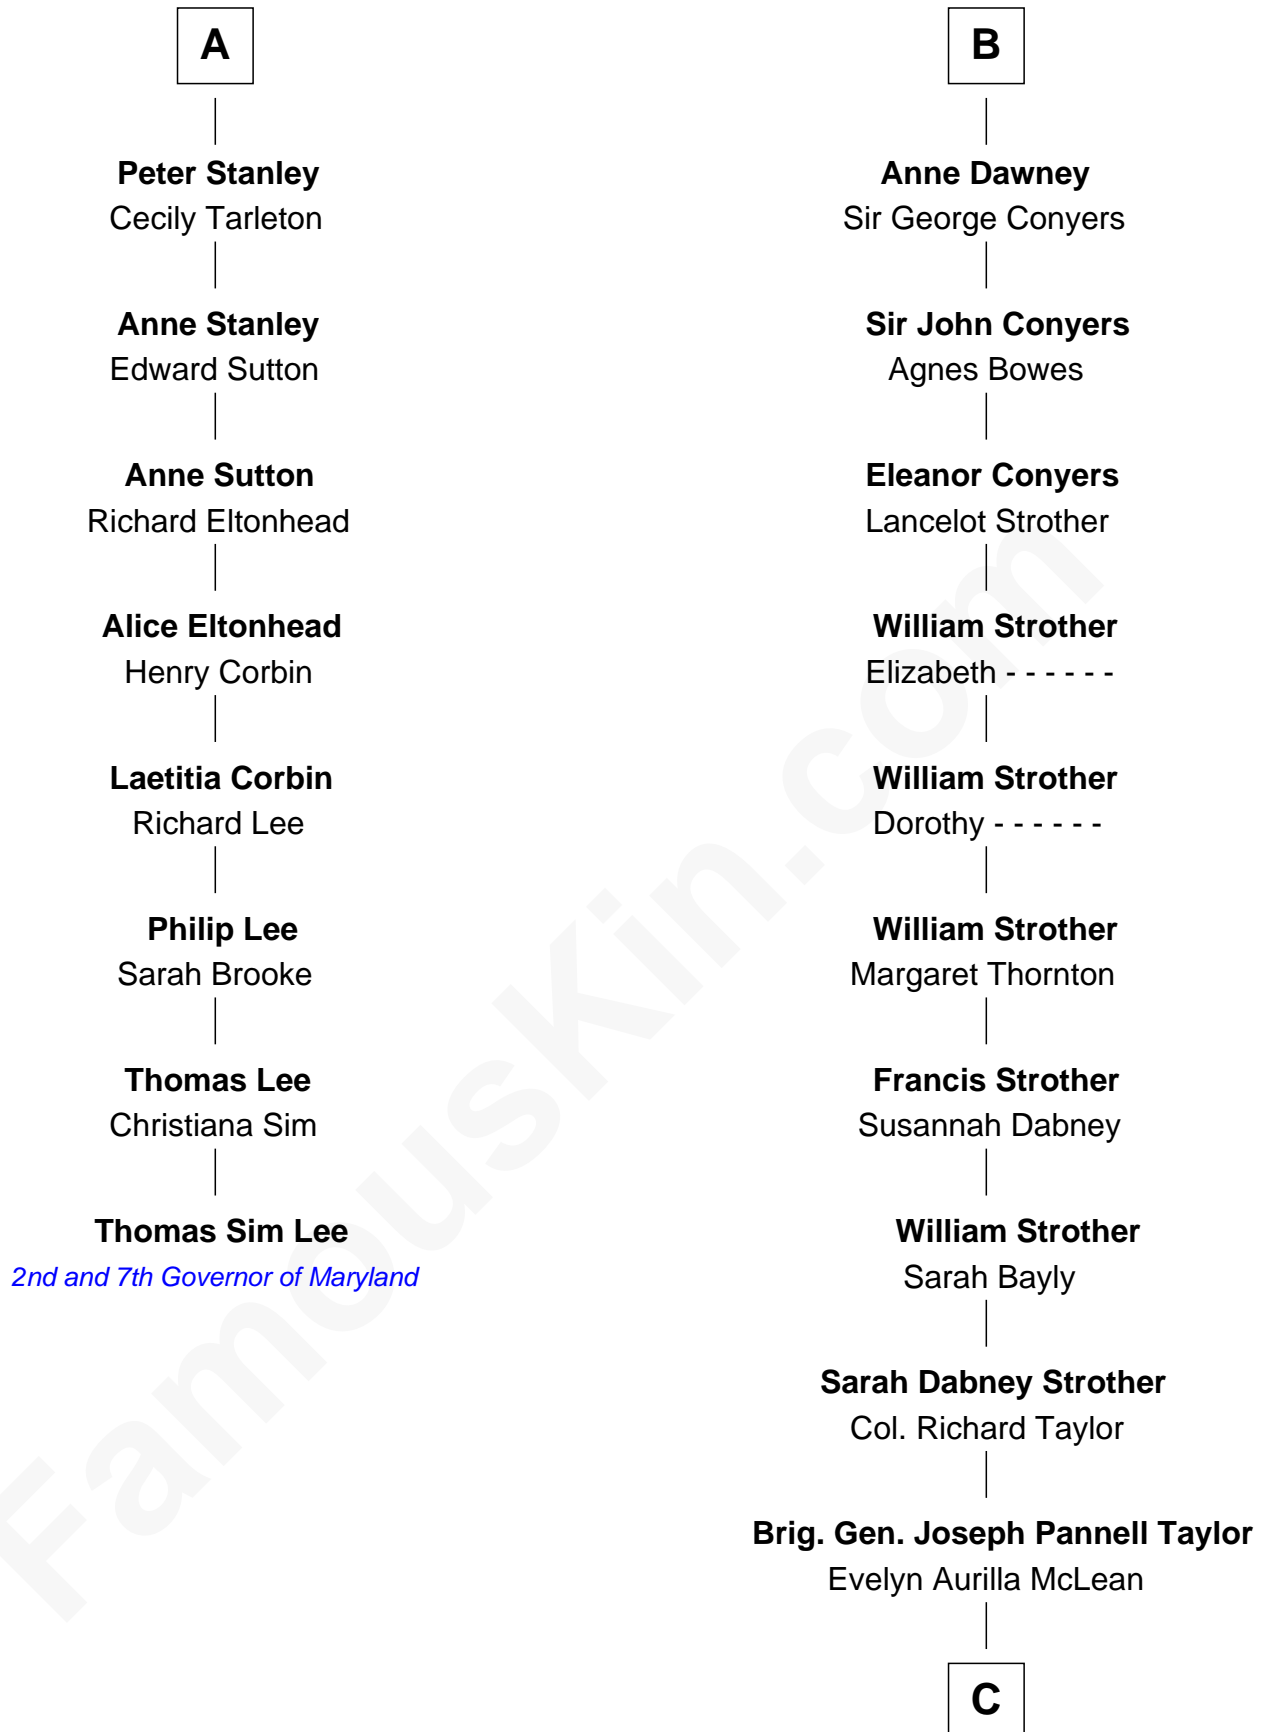

## Relationship Chart of

**Thomas Sim Lee**

*2nd and 7th Governor of Maryland*

**14th cousin 7 times removed of**

**Parker Stevenson**

*TV and Movie Actor*

**C**

**Col. Joseph Hancock Taylor**

Mary Montgomery Meigs

**Evelyn Taylor**

Eli Kirk Price

**Philip Price**

Sarah Meade Harrison

**Sarah Meade Price**

Richard Stevenson Parker

**Parker Stevenson**