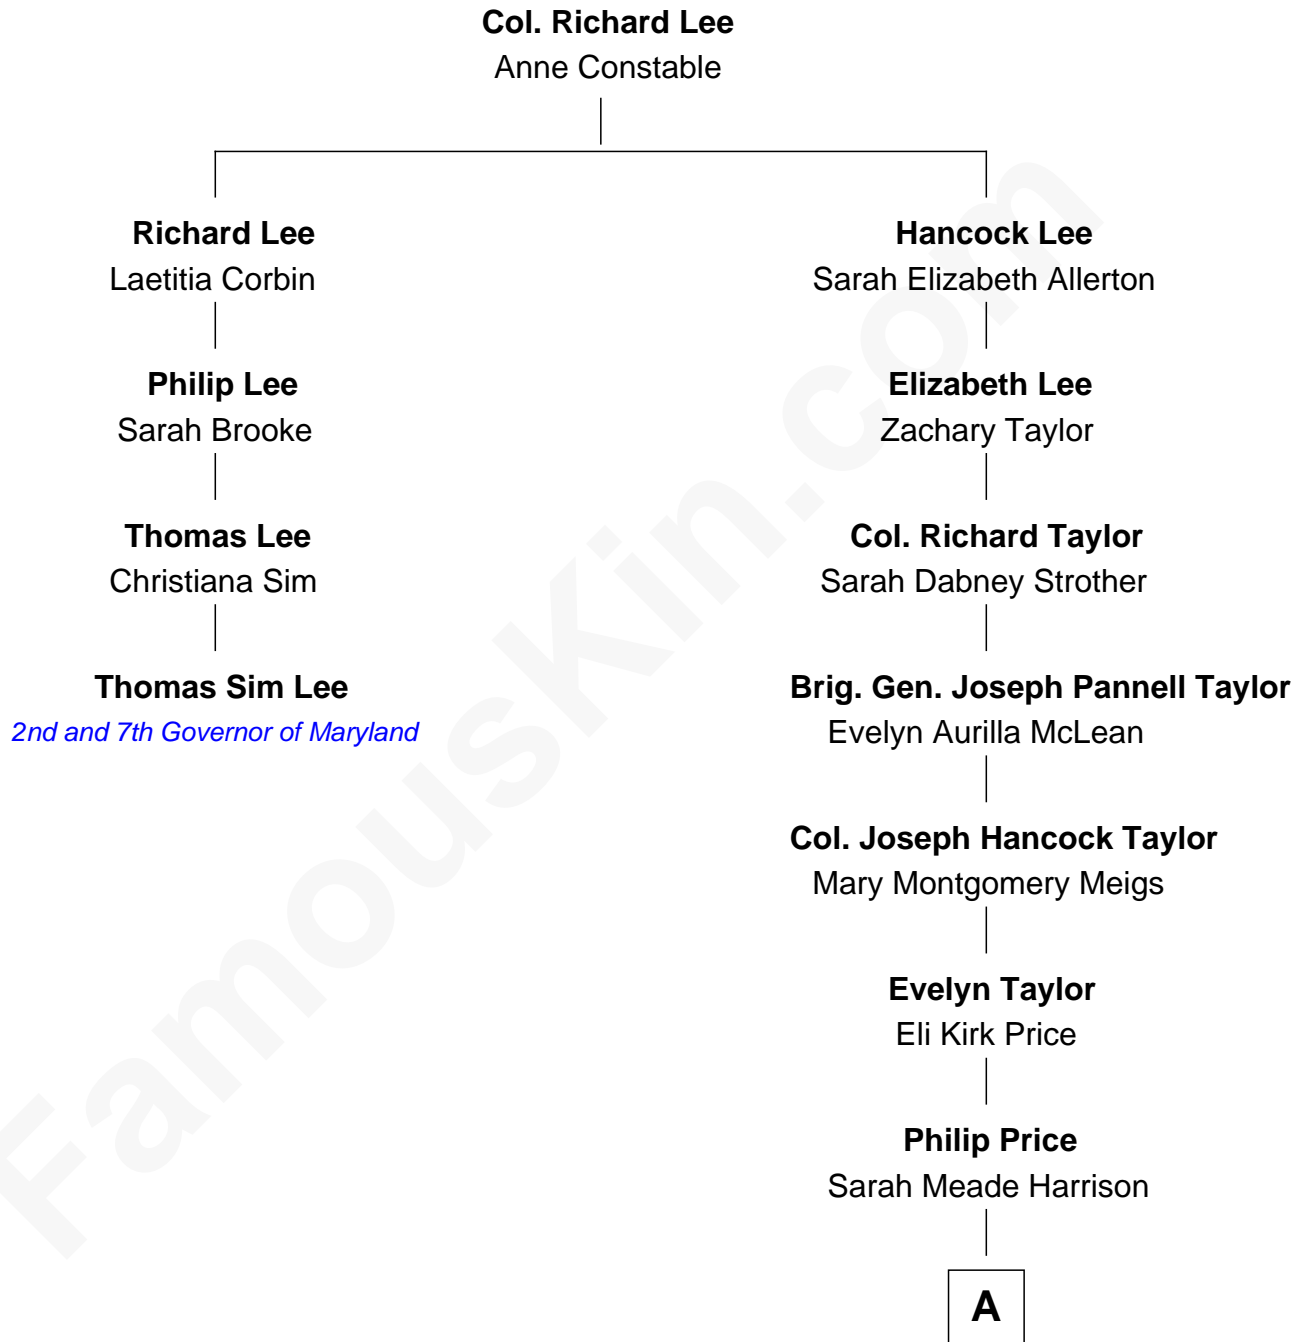

FamousKin.com Relationship Chart of

Thomas Sim Lee

2nd and 7th Governor of Maryland

3rd cousin 5 times removed of

Parker Stevenson

TV and Movie Actor

A

Sarah Meade Price
Richard Stevenson Parker

Parker Stevenson
TV and Movie Actor

FamousKin.com