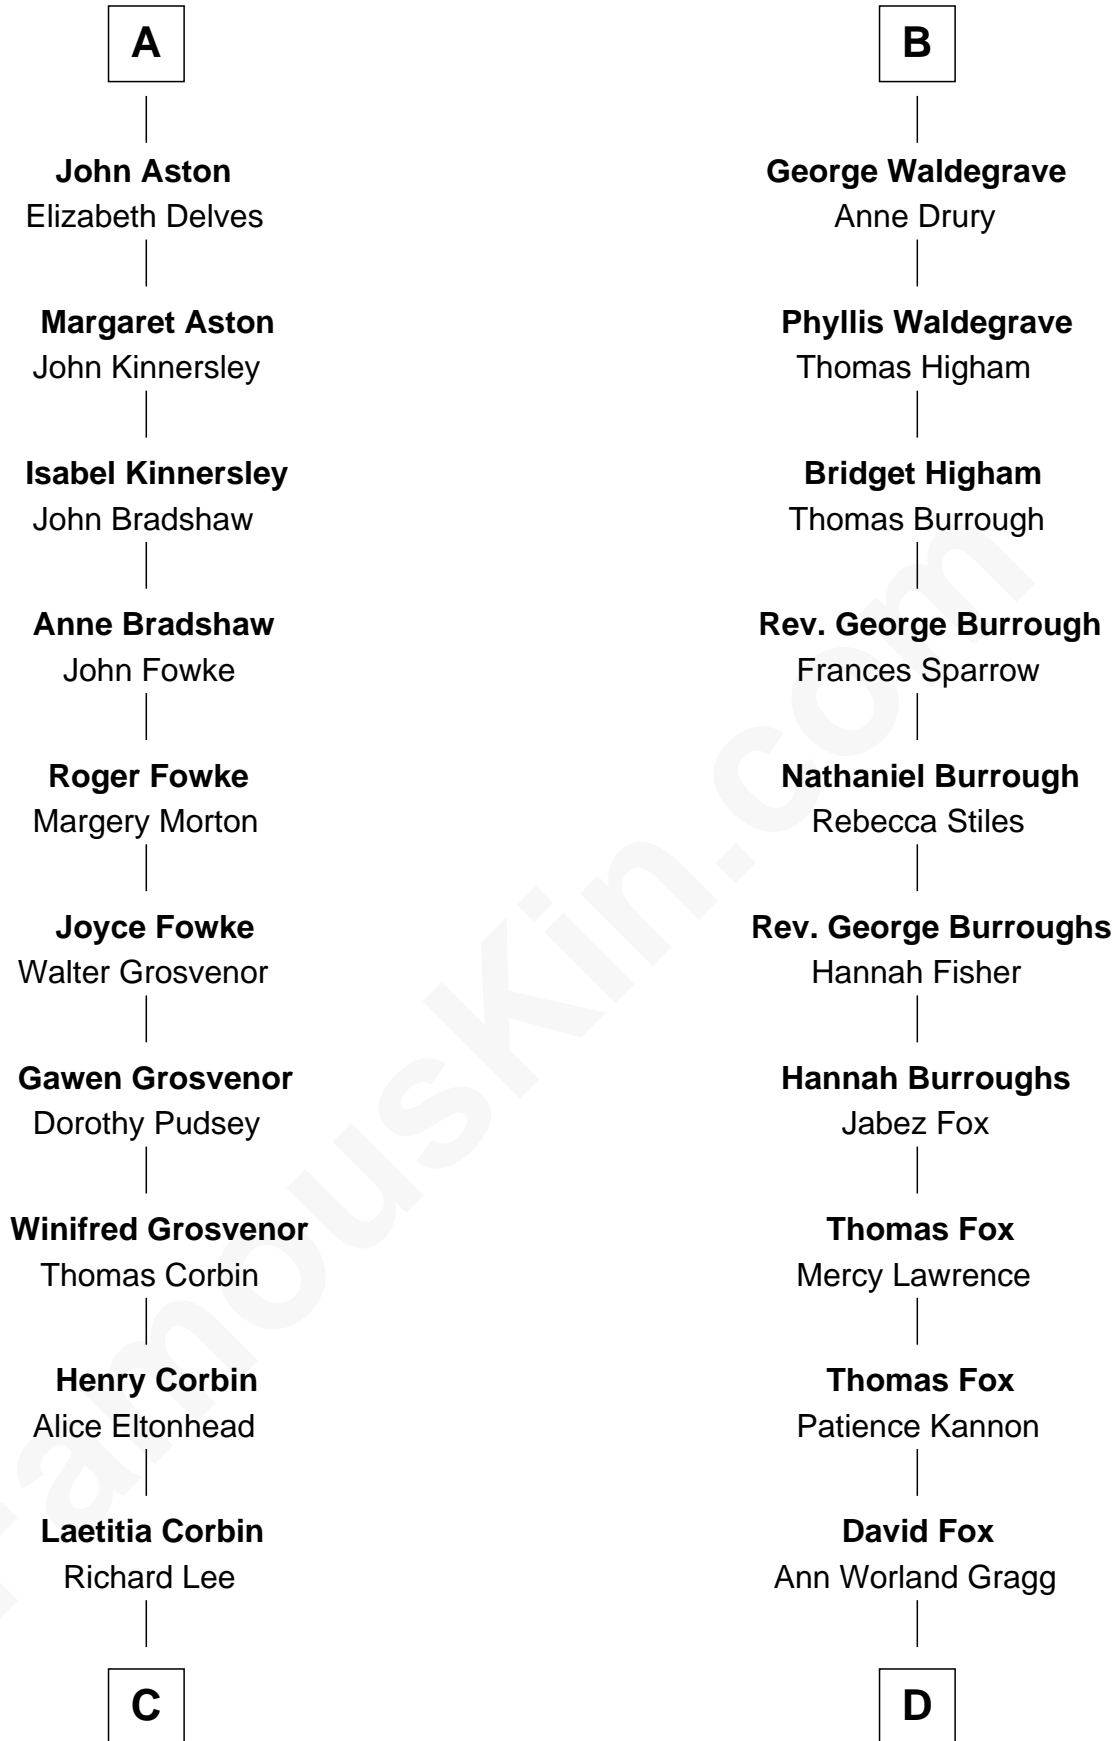

# FamousKin.com Relationship Chart of

**Thomas Sim Lee**

*2nd and 7th Governor of Maryland*

**19th cousin 2 times removed of**

**Bob Moore**

*Co-Founder, Bob's Red Mill*

**C**

**Philip Lee**  
Sarah Brooke

**Thomas Lee**  
Christiana Sim

**Thomas Sim Lee**  
*2nd and 7th Governor of Maryland*

**D**

**Morris Fox**  
Sarah A. Smith

**Violette Fox**  
Daniel Francis Learnard

**Clinton Morris Learnard**  
Gertrude Maud Yost

**Doris Dell Learnard**  
Kenneth Earl Moore

**Bob Moore**  
*Co-Founder, Bob's Red Mill*