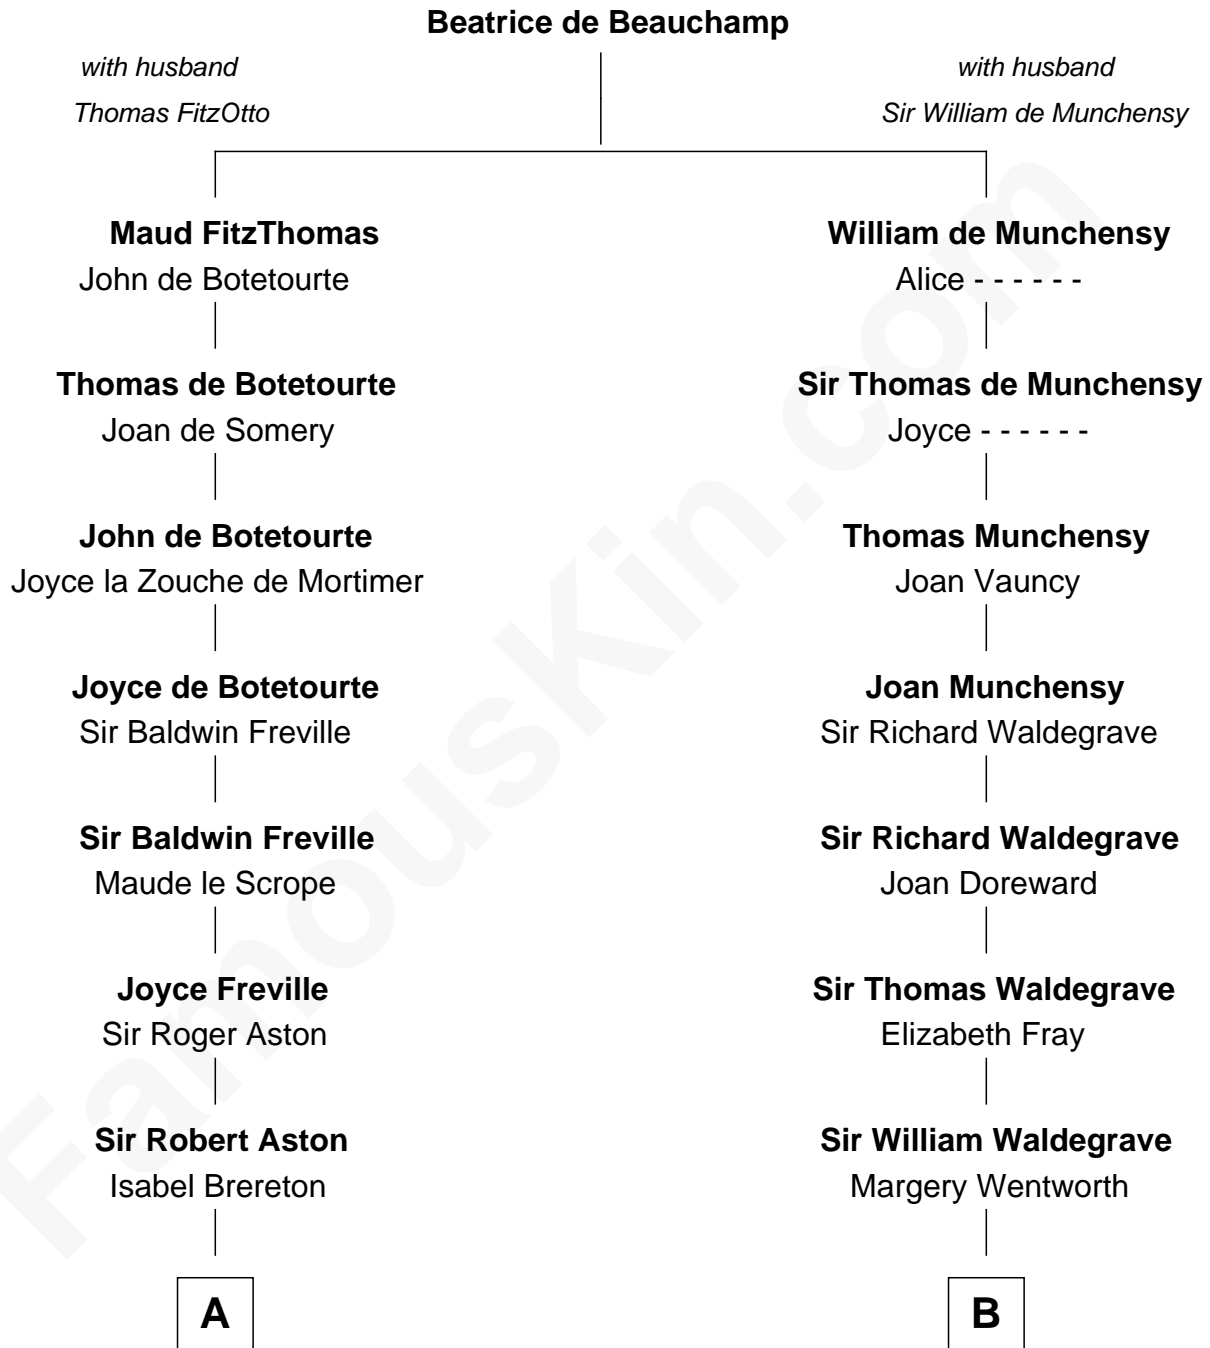

# FamousKin.com Relationship Chart of

**Thomas Sim Lee**

*2nd and 7th Governor of Maryland*

**19th cousin 2 times removed of**

**Bob Moore**

*Co-Founder, Bob's Red Mill*

**C**

**Philip Lee**  
Sarah Brooke

**Thomas Lee**  
Christiana Sim

**Thomas Sim Lee**  
*2nd and 7th Governor of Maryland*

**D**

**Morris Fox**  
Sarah A. Smith

**Violette Fox**  
Daniel Francis Learnard

**Clinton Morris Learnard**  
Gertrude Maud Yost

**Doris Dell Learnard**  
Kenneth Earl Moore

**Bob Moore**  
*Co-Founder, Bob's Red Mill*