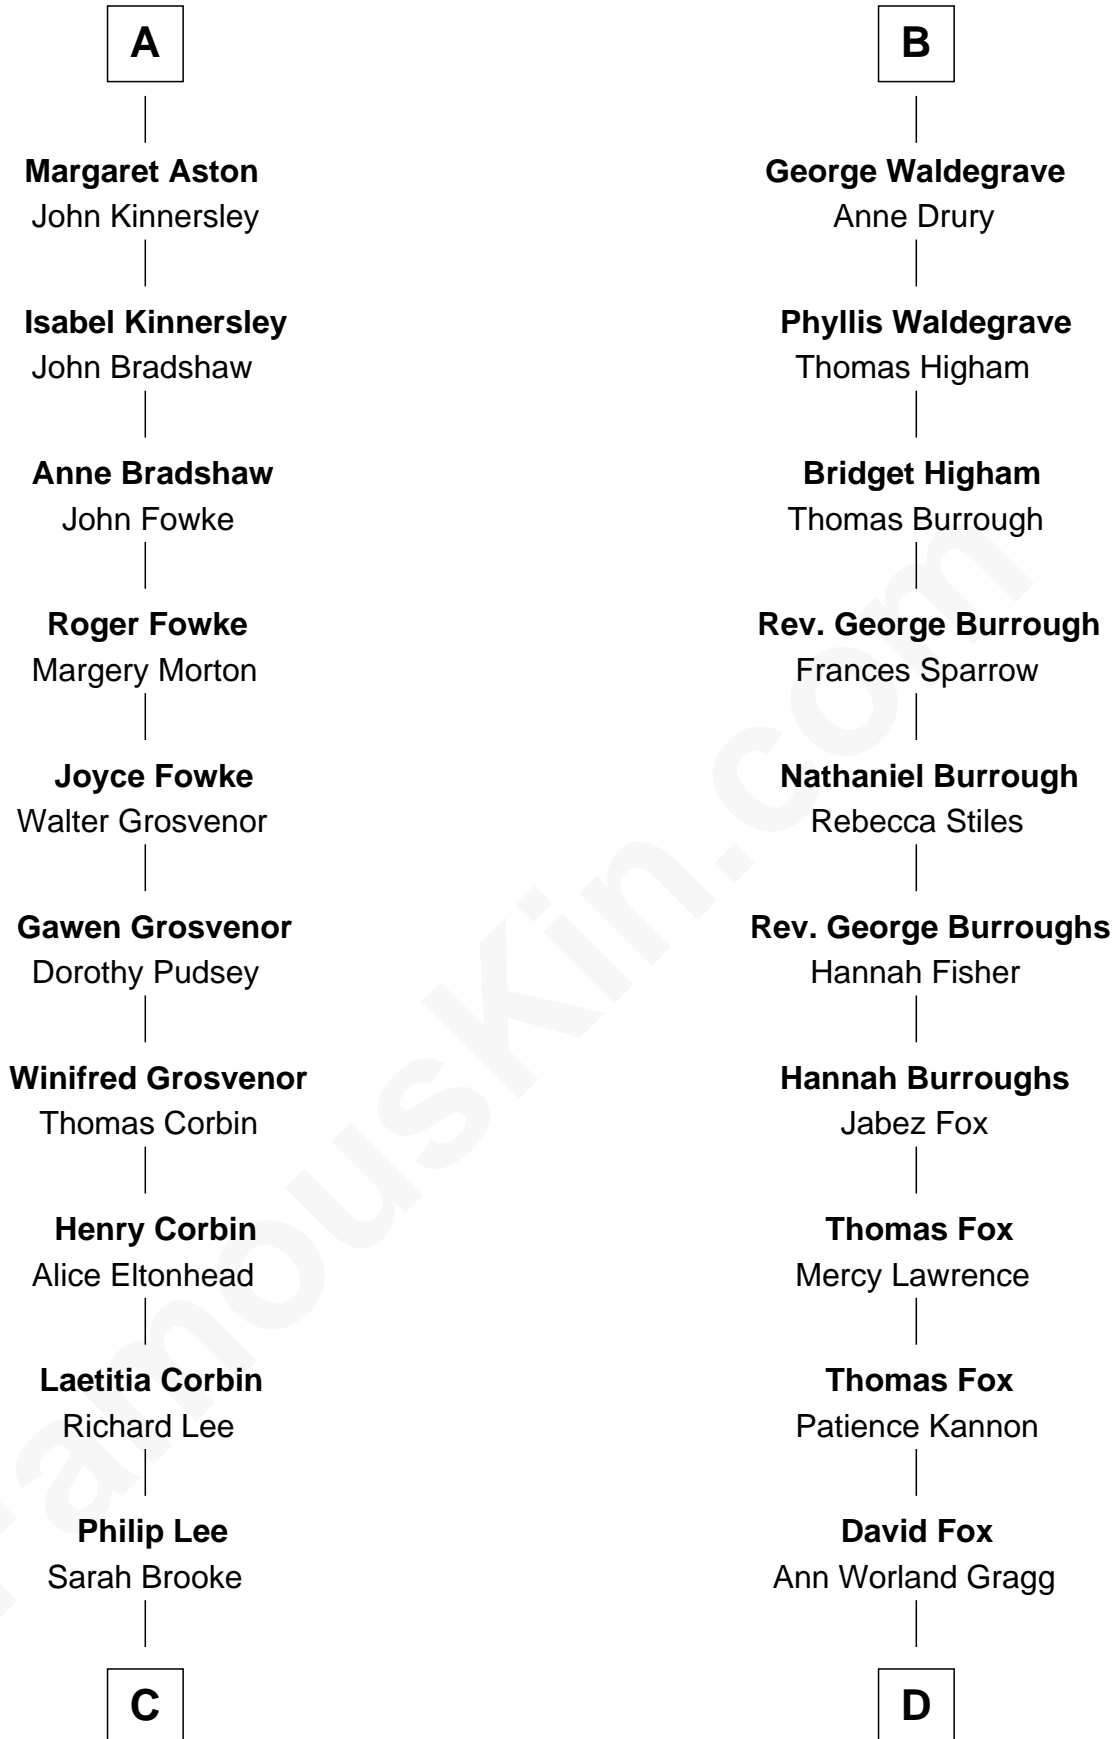

## Relationship Chart of

**Thomas Sim Lee**

*2nd and 7th Governor of Maryland*

**18th cousin 3 times removed of**

**Bob Moore**

*Co-Founder, Bob's Red Mill*

**William de Ros**  
Maude de Vaux

**Sir William de Ros**  
Margery de Badlesmere

**Maud de Roos**  
John de Welles

**Margery de Welles**  
Stephen le Scrope

**Maude le Scrope**  
Sir Baldwin Freville

**Joyce Freville**  
Sir Roger Aston

**Sir Robert Aston**  
Isabel Brereton

**John Aston**  
Elizabeth Delves

**A**

**Agnes de Ros**  
Pain de Tibetot

**Sir John de Tibetot**  
Margaret de Badlesmere

**Sir Robert de Tibetot**  
Margaret Deincourt

**Elizabeth de Tibetot**  
Sir Philip le Despencer

**Margery Despencer**  
Sir Roger Wentworth

**Henry Wentworth**  
Elizabeth Howard

**Margery Wentworth**  
Sir William Waldegrave

**B**

**C**

**Thomas Lee**  
Christiana Sim

**Thomas Sim Lee**  
*2nd and 7th Governor of Maryland*

**D**

**Morris Fox**  
Sarah A. Smith