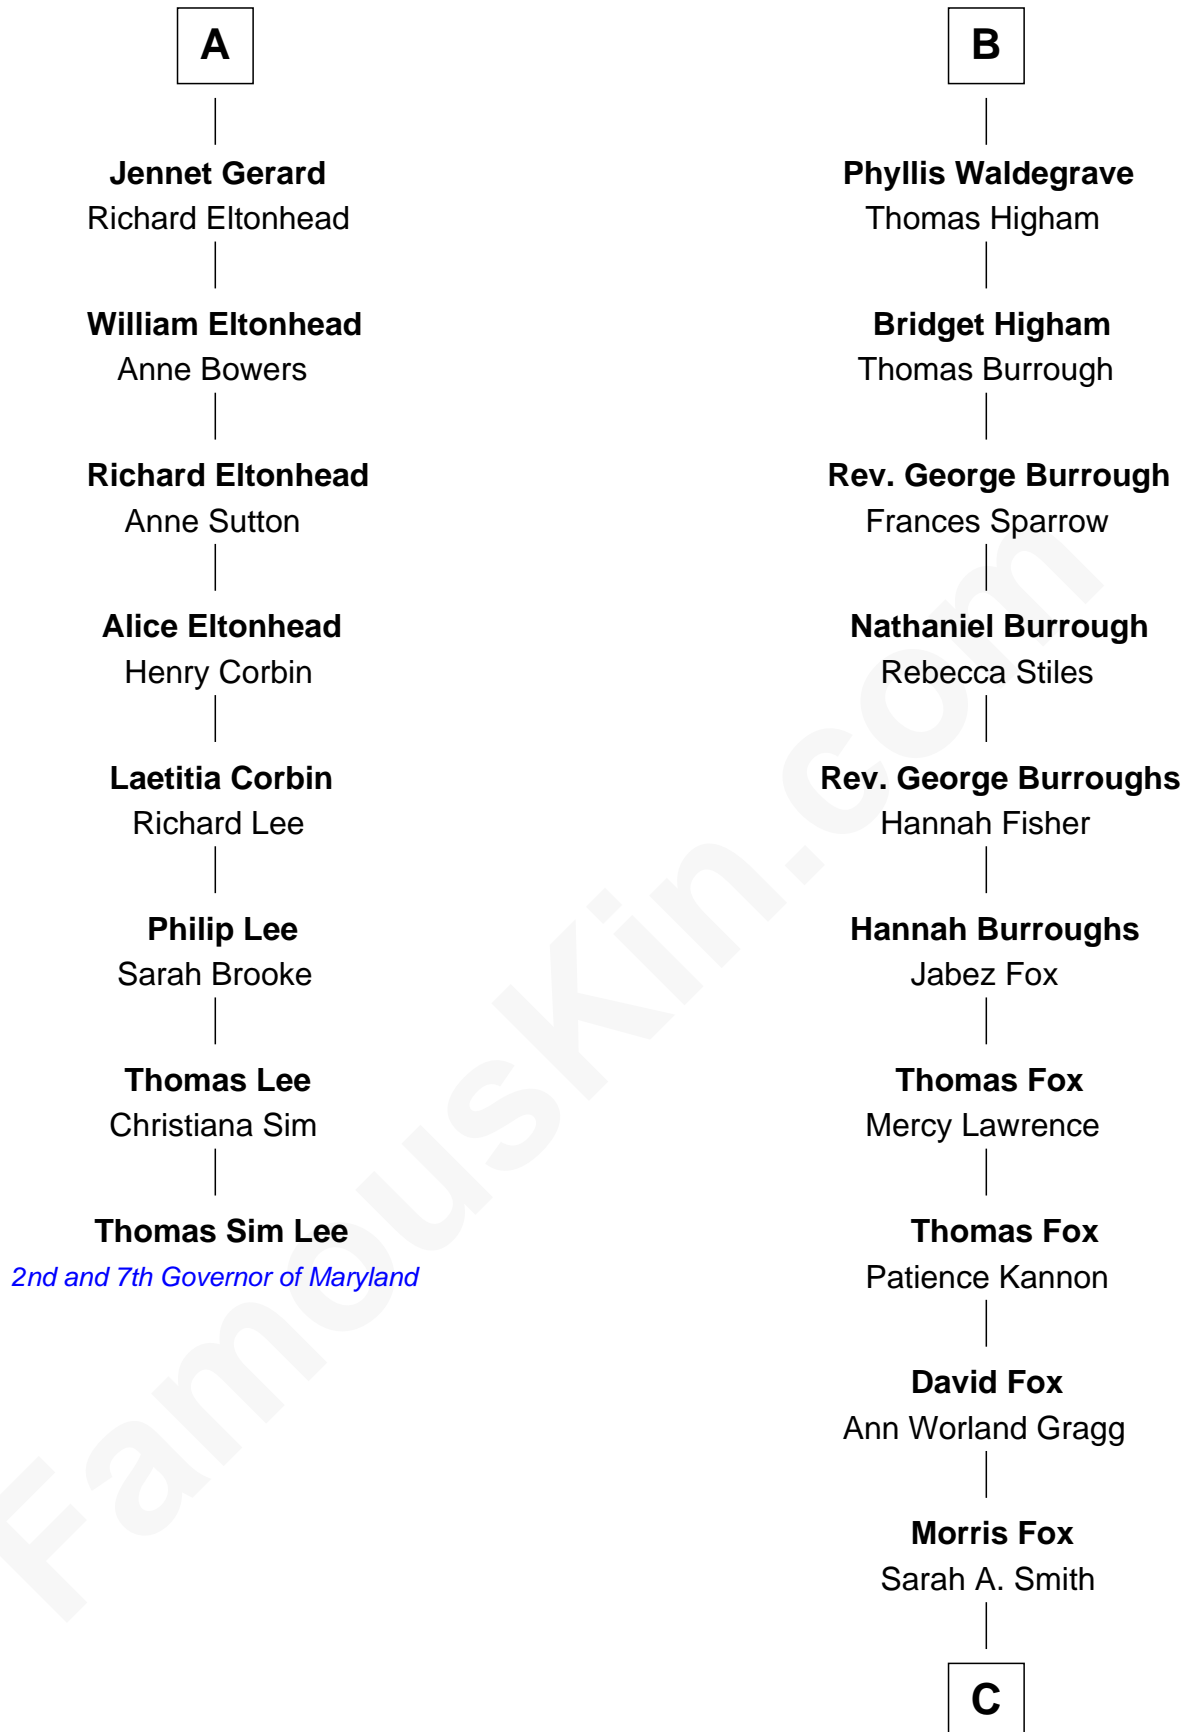

## Relationship Chart of

**Thomas Sim Lee**

*2nd and 7th Governor of Maryland*

**14th cousin 6 times removed of**

**Bob Moore**

*Co-Founder, Bob's Red Mill*

**Bartholomew de Badlesmere**

Margaret de Clare

Sir John de Tivetot

**Sir Robert de Tivetot**

Margaret Deincourt

**Elizabeth de Tivetot**

Sir Philip le Despencer

**Margery Despencer**

Sir Roger Wentworth

**Henry Wentworth**

Elizabeth Howard

**Margery Wentworth**

Sir William Waldegrave

**George Waldegrave**

Anne Drury

**B**

**C**

—  
**Violette Fox**

Daniel Francis Learnard

—  
**Clinton Morris Learnard**

Gertrude Maud Yost

—  
**Doris Dell Learnard**

Kenneth Earl Moore

—  
**Bob Moore**

*Co-Founder, Bob's Red Mill*