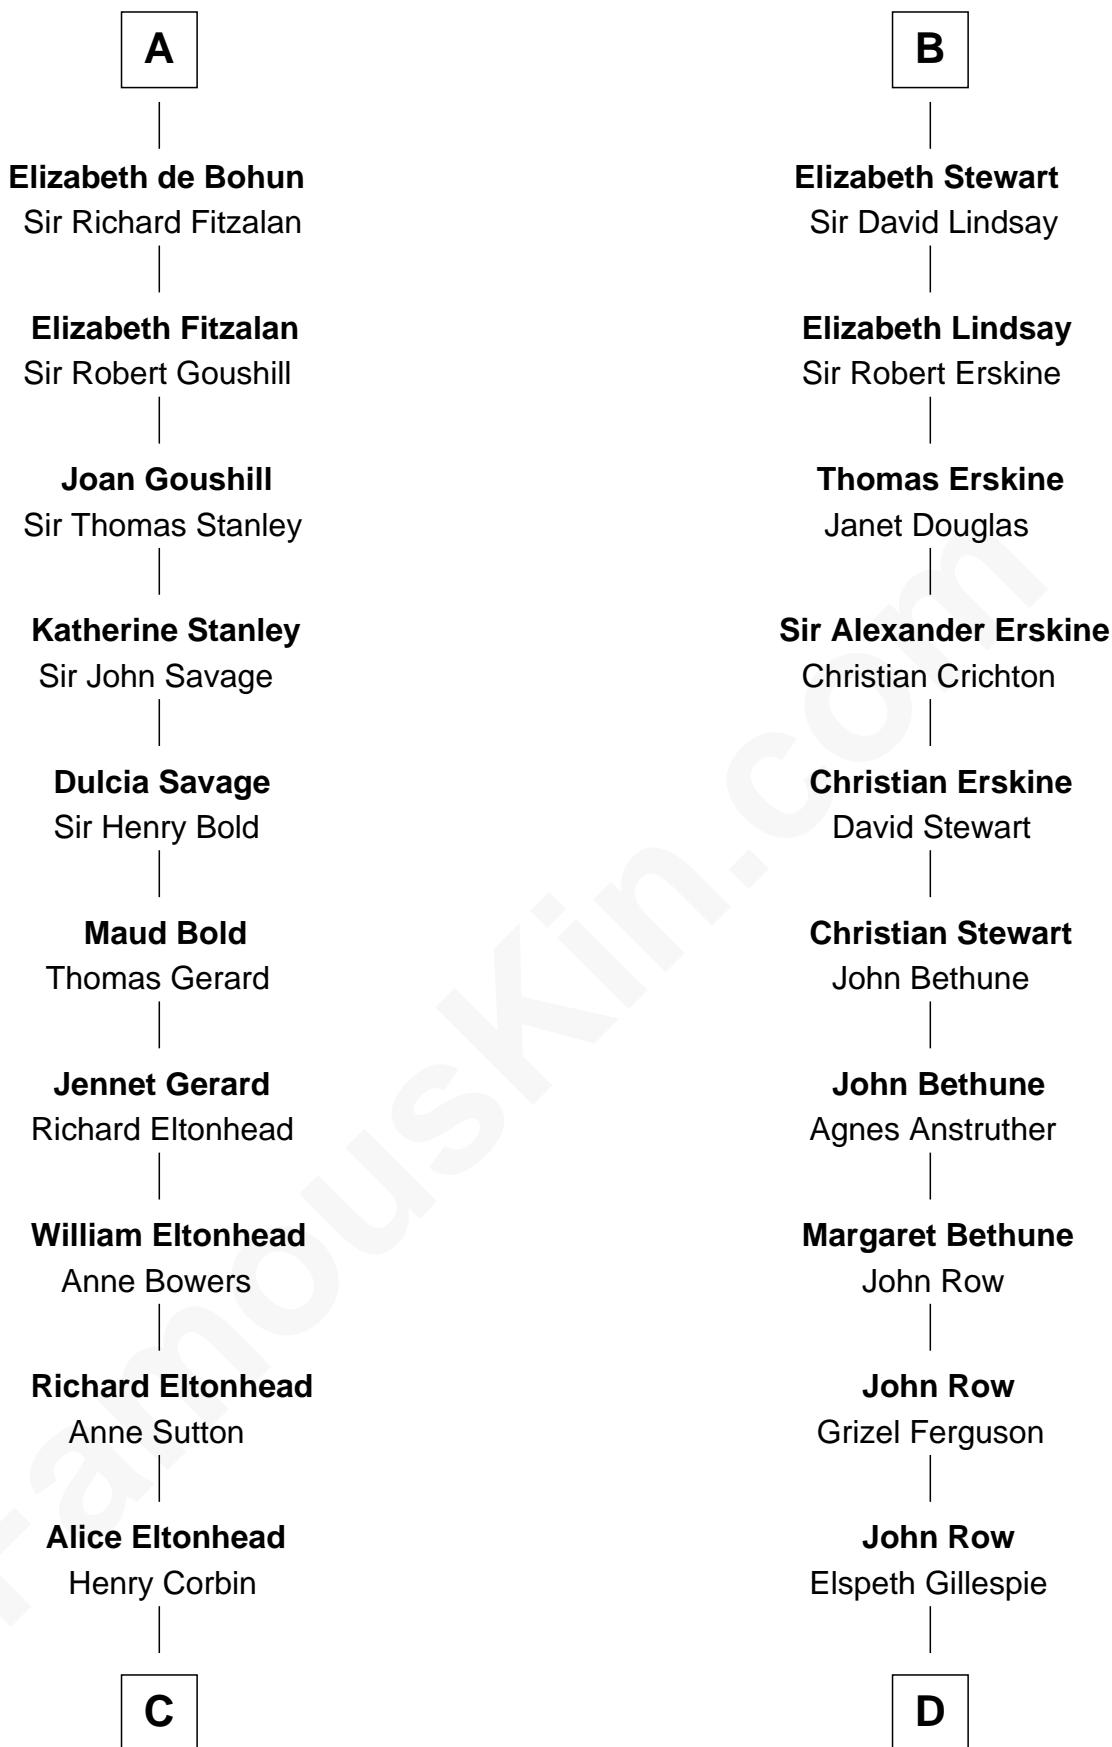

FamousKin.com Relationship Chart of

Thomas Sim Lee

2nd and 7th Governor of Maryland

20th cousin of

General Hugh Mercer

American Revolution

Henry of Huntingdon

Ada de Warenne

Isabella of Mar

Marjorie Bruce

Walter Stewart

Robert II, King of Scotland

Euphemia of Ross

B

C

Laetitia Corbin