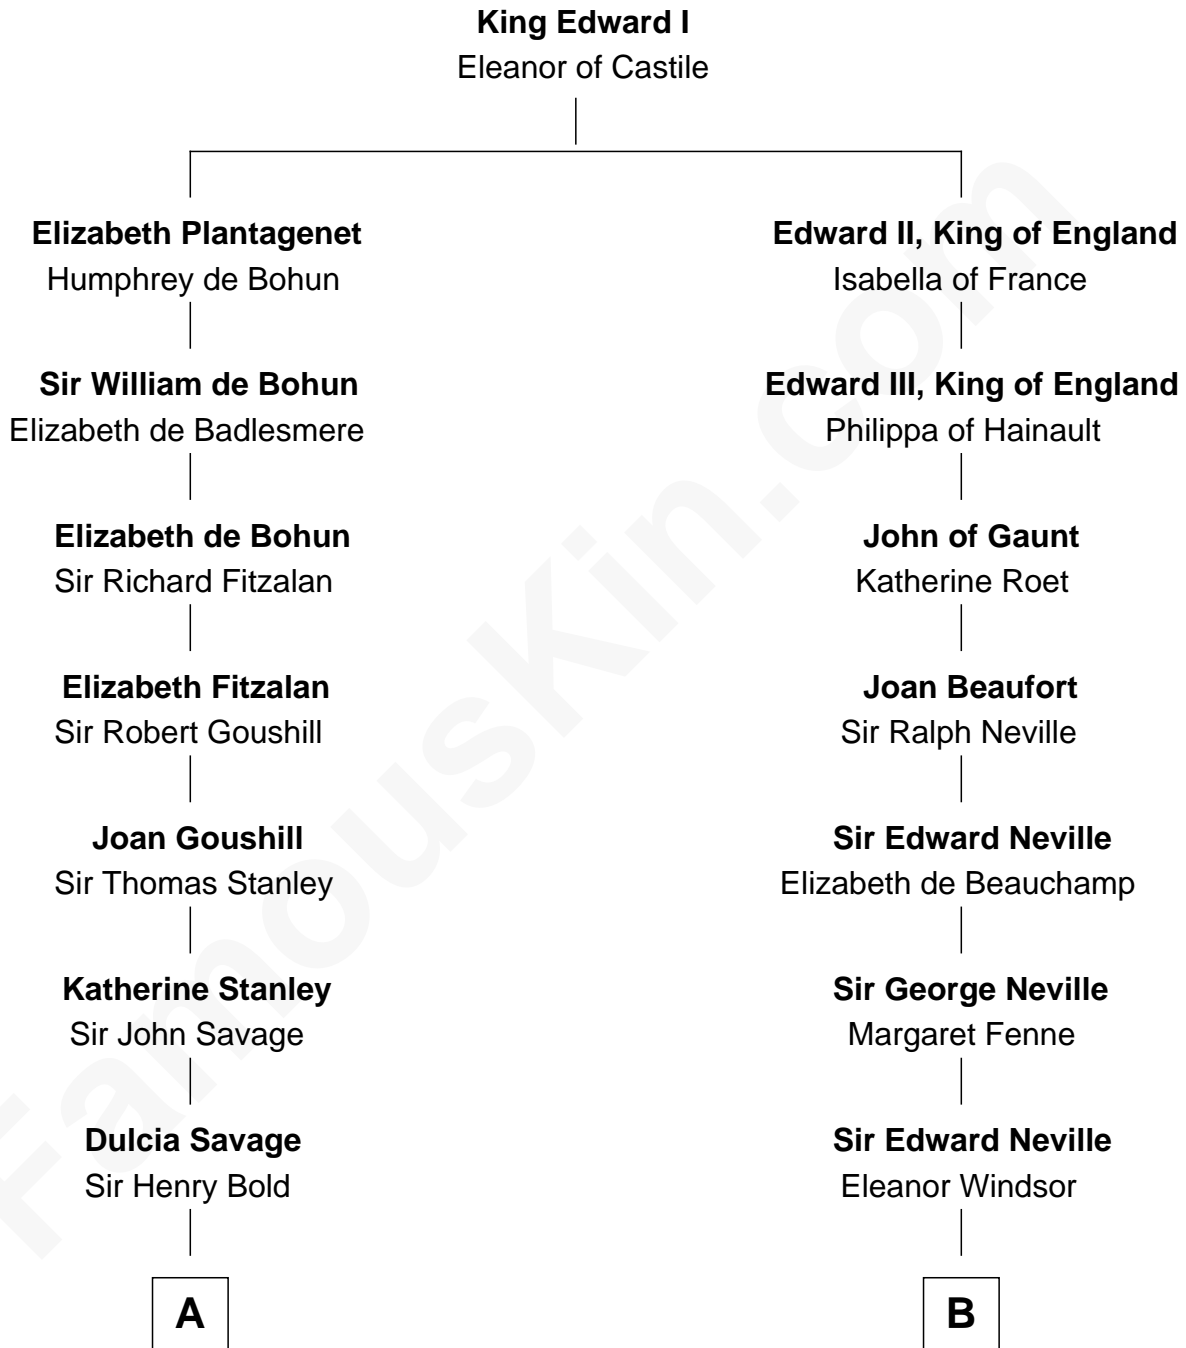

## Relationship Chart of

**Thomas Sim Lee**

*2nd and 7th Governor of Maryland*

**15th cousin 5 times removed of**

**Anthony West**

*Novelist and writer for the New Yorker*

**C**

**Arabella Rowan**

Charles George Fairfield

**Charles Fairfield**

Isabella Campbell Mackenzie

**Cicily Isabel Fairfield**

Herbert George Wells

**Anthony West**

*British Novelist*

FamousKin.com