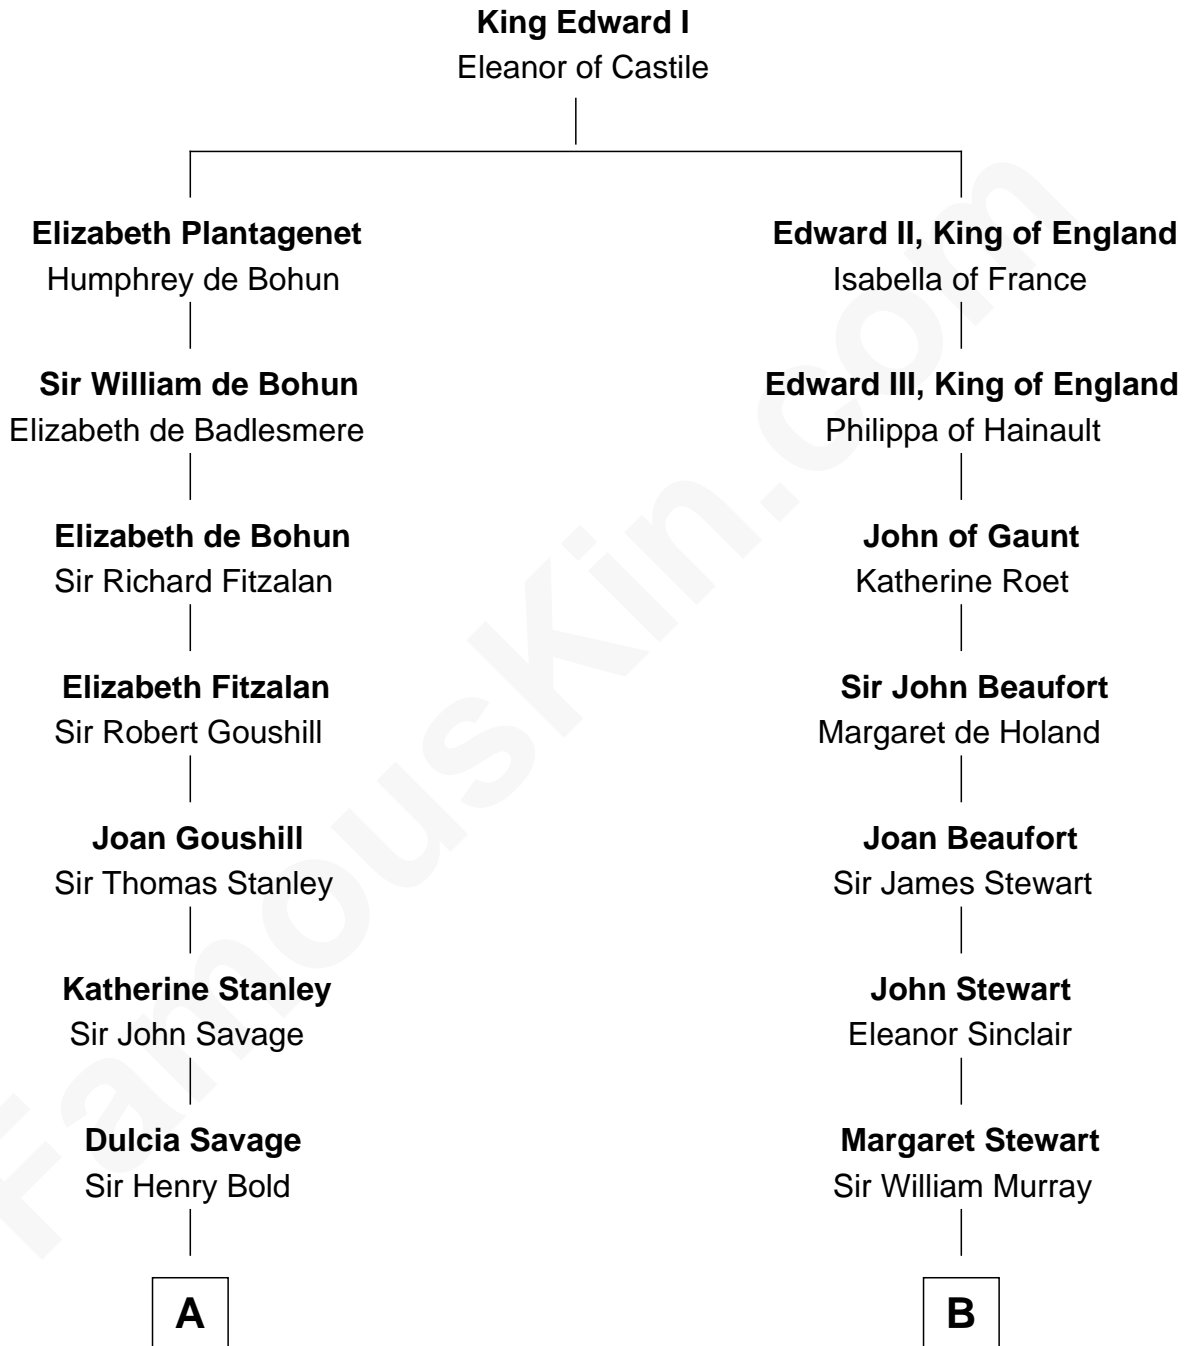

# FamousKin.com Relationship Chart of

**Thomas Sim Lee**

*2nd and 7th Governor of Maryland*

**13th cousin 2 times removed of**

**Major John Pitcairn**

*British Commander at Battle of Lexington*

**A**

**Maud Bold**  
Thomas Gerard

**Jennet Gerard**  
Richard Eltonhead

**William Eltonhead**  
Anne Bowers

**Richard Eltonhead**  
Anne Sutton

**Alice Eltonhead**  
Henry Corbin

**Laetitia Corbin**  
Richard Lee

**Philip Lee**  
Sarah Brooke

**Thomas Lee**  
Christiana Sim

**Thomas Sim Lee**  
*2nd and 7th Governor of Maryland*

**B**

**Sir William Murray**  
Katherine Campbell

**Annabel Murray**  
John Erskine

**John Erskine**  
Mary Stewart

**Sir Charles Erskine**  
Mary Hope