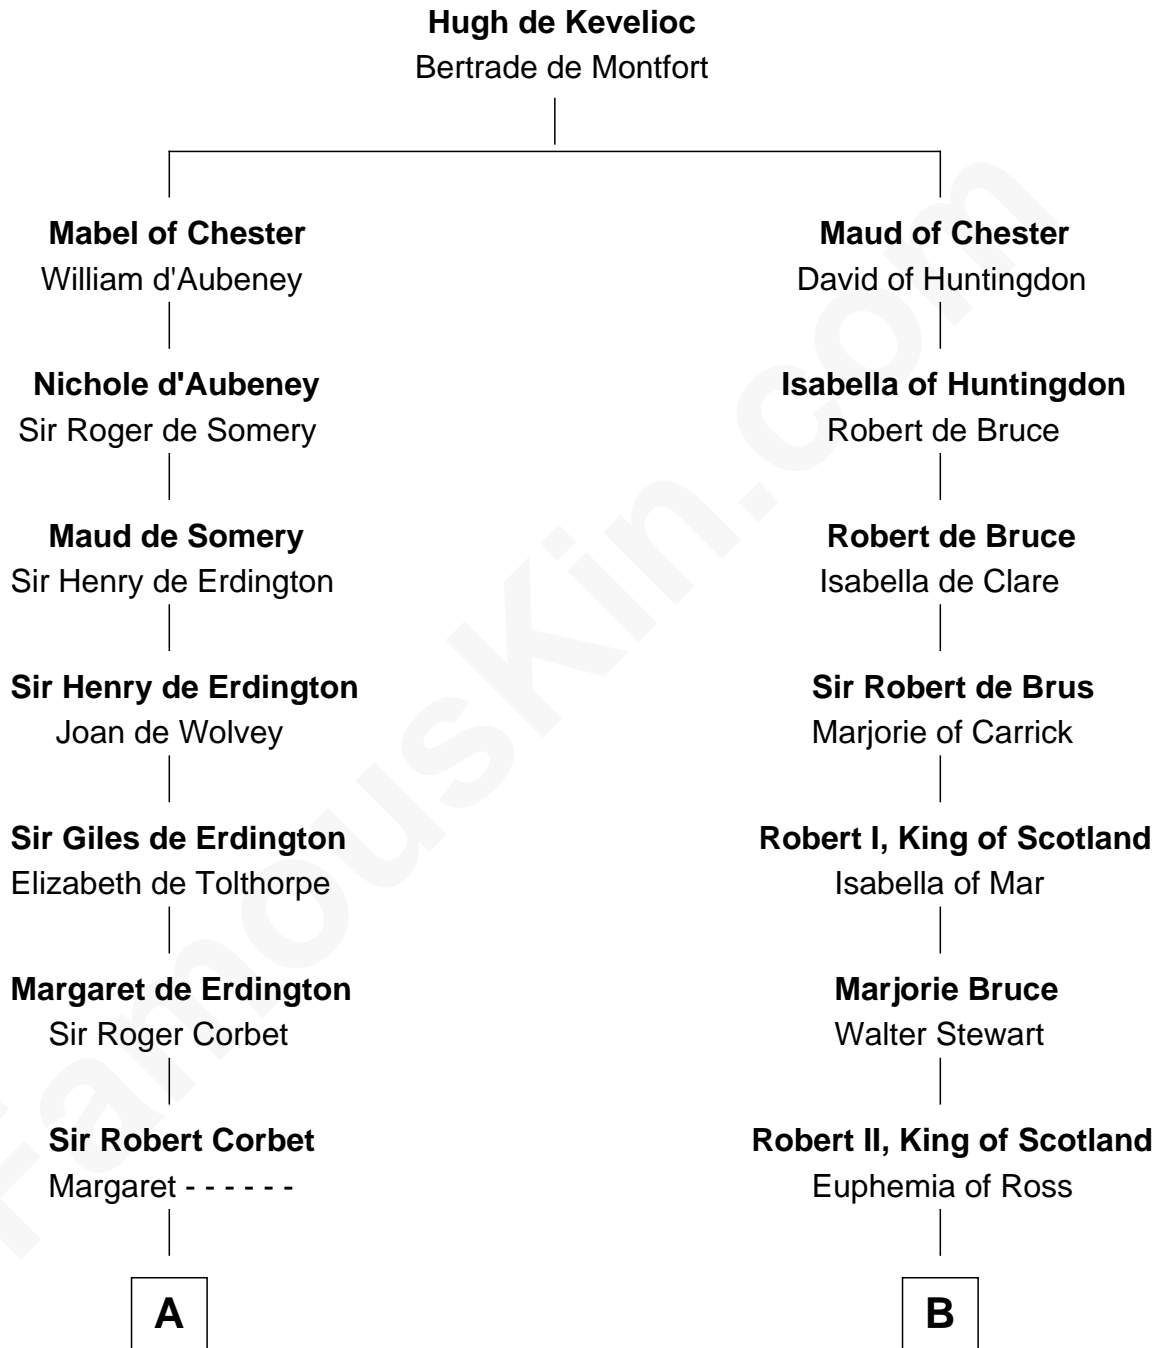

FamousKin.com

Relationship Chart of

Thomas Sim Lee

2nd and 7th Governor of Maryland

18th cousin 1 time removed of

Major John Pitcairn

British Commander at Battle of Lexington

C

Philip Lee
Sarah Brooke

Thomas Lee
Christiana Sim

Thomas Sim Lee
2nd and 7th Governor of Maryland

D

Katherine Hamilton
Rev. David Pitcairn

Major John Pitcairn
British Commander at Lexington

FamousKin.com