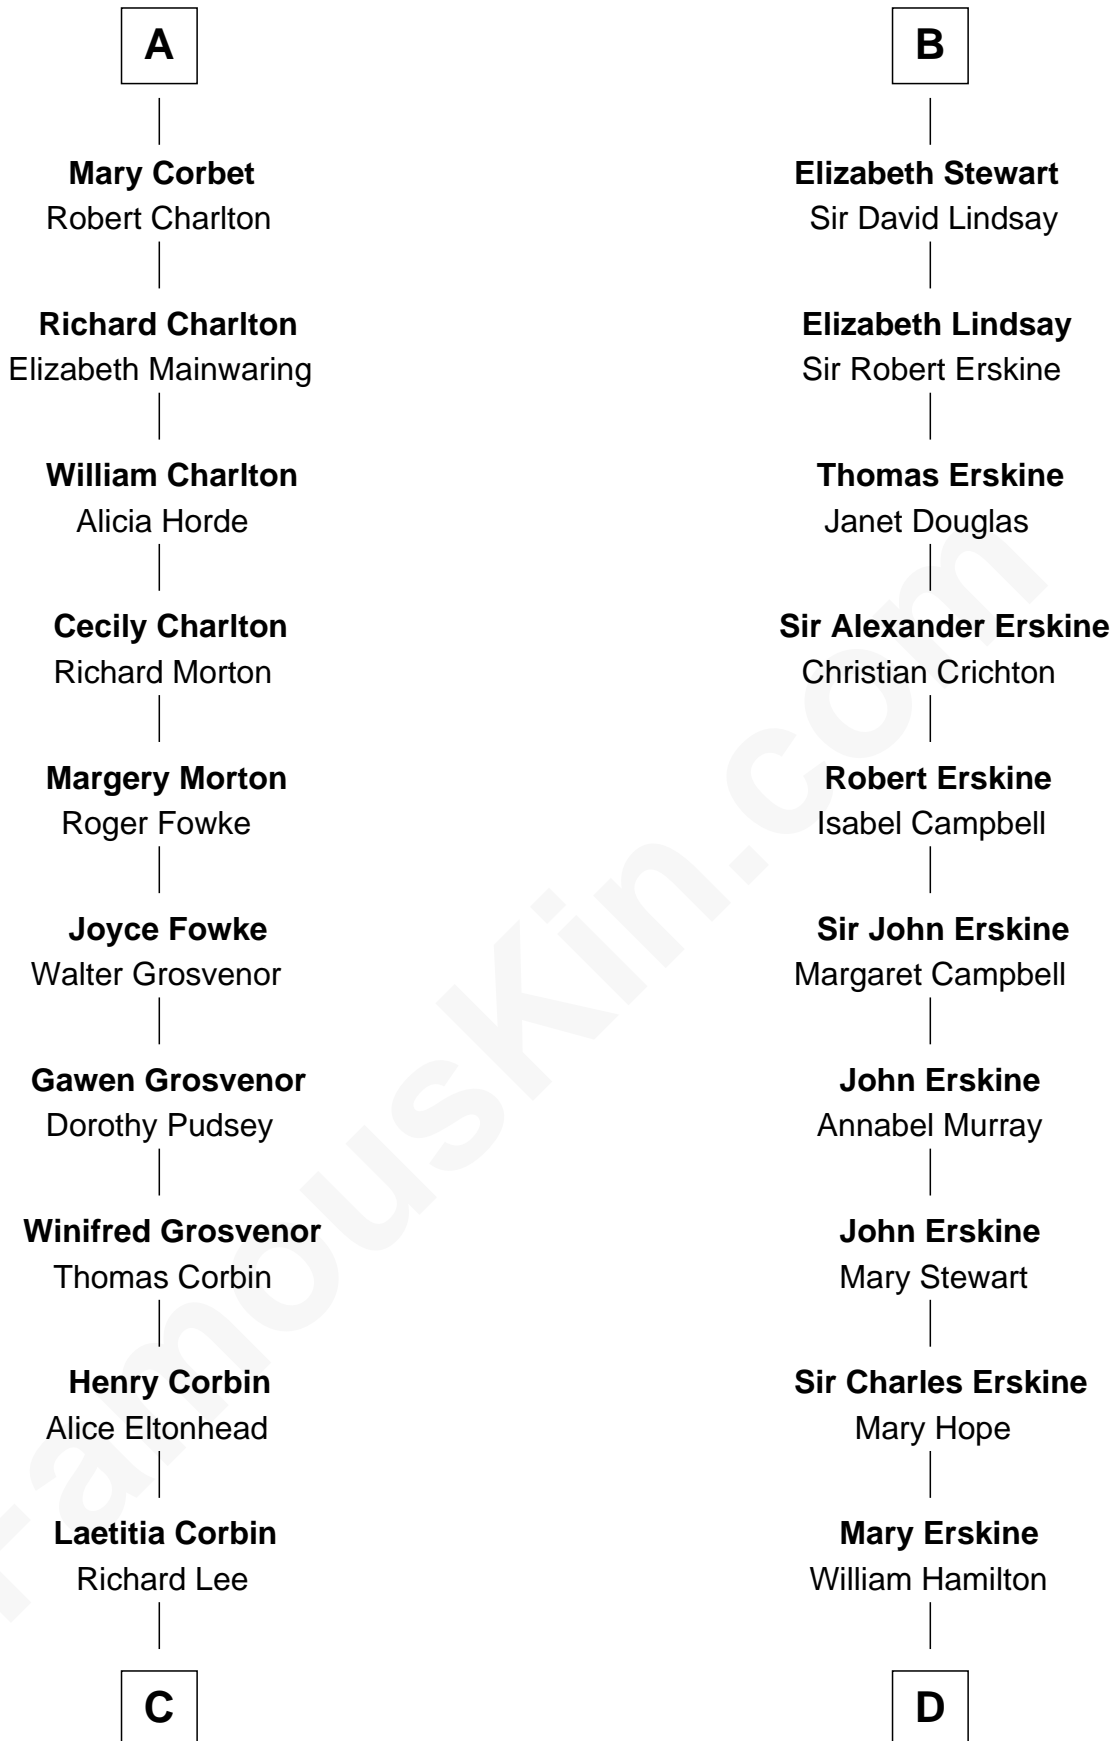

FamousKin.com

Relationship Chart of

Thomas Sim Lee

2nd and 7th Governor of Maryland

18th cousin 1 time removed of

Major John Pitcairn

British Commander at Battle of Lexington

C