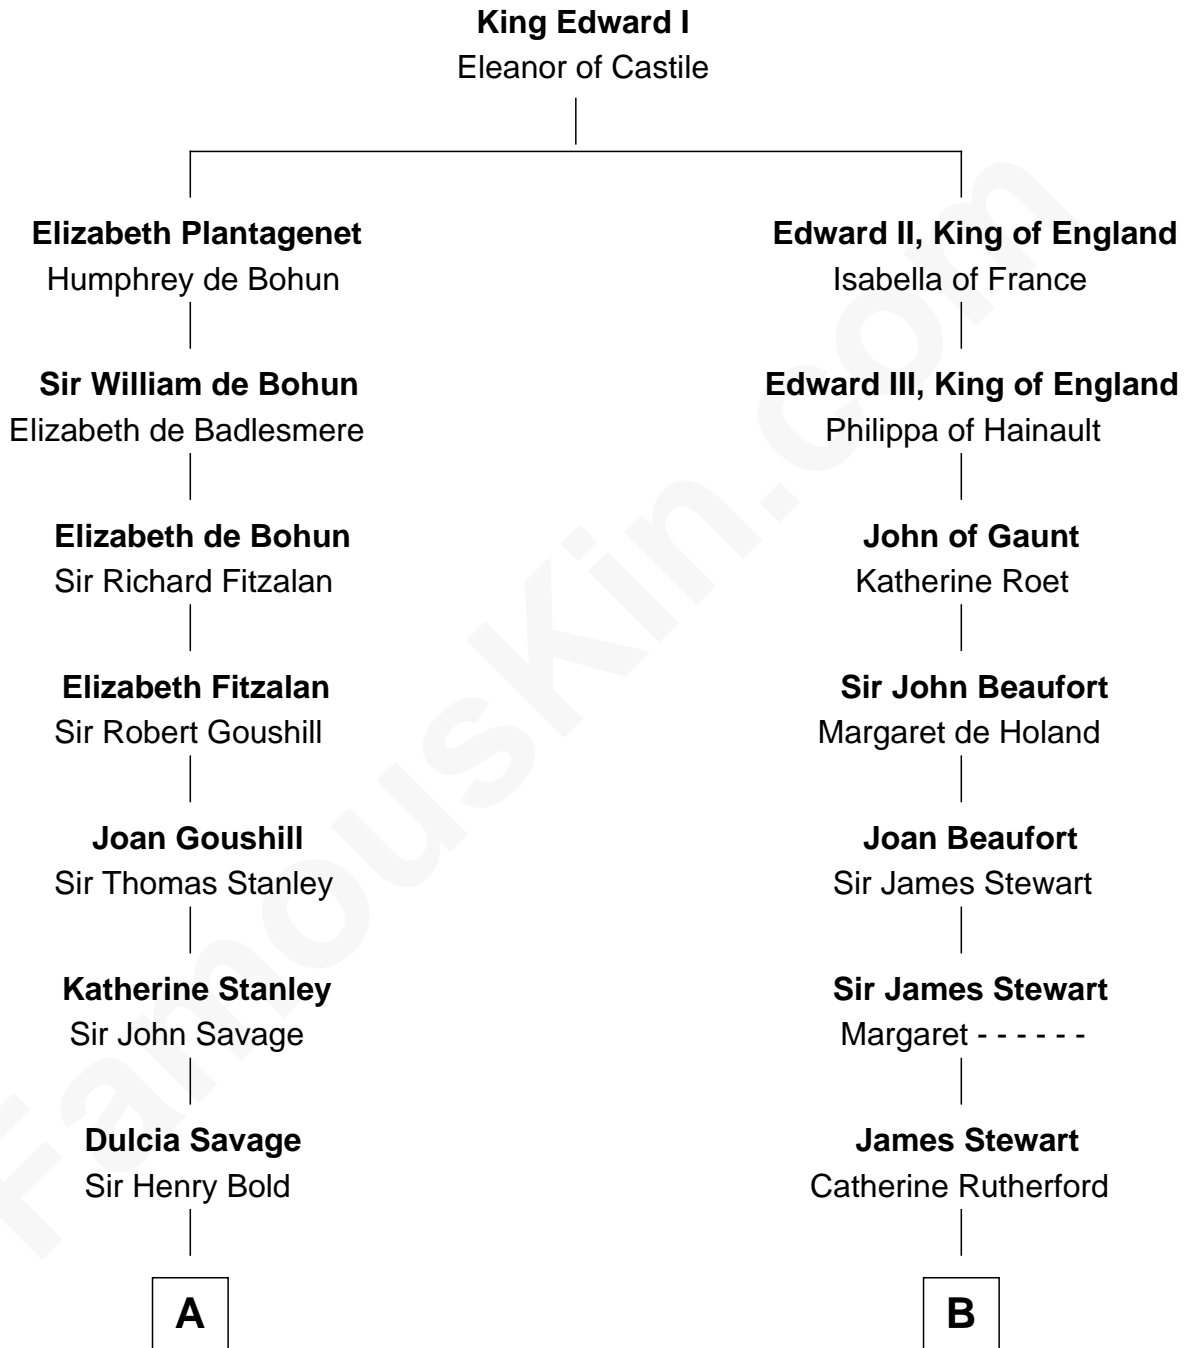

## Relationship Chart of

**Thomas Sim Lee**

*2nd and 7th Governor of Maryland*

**15th cousin 2 times removed of**

**Noel Coward**

*Playwright, Actor, and Songwriter*

**A**

**Maud Bold**  
Thomas Gerard