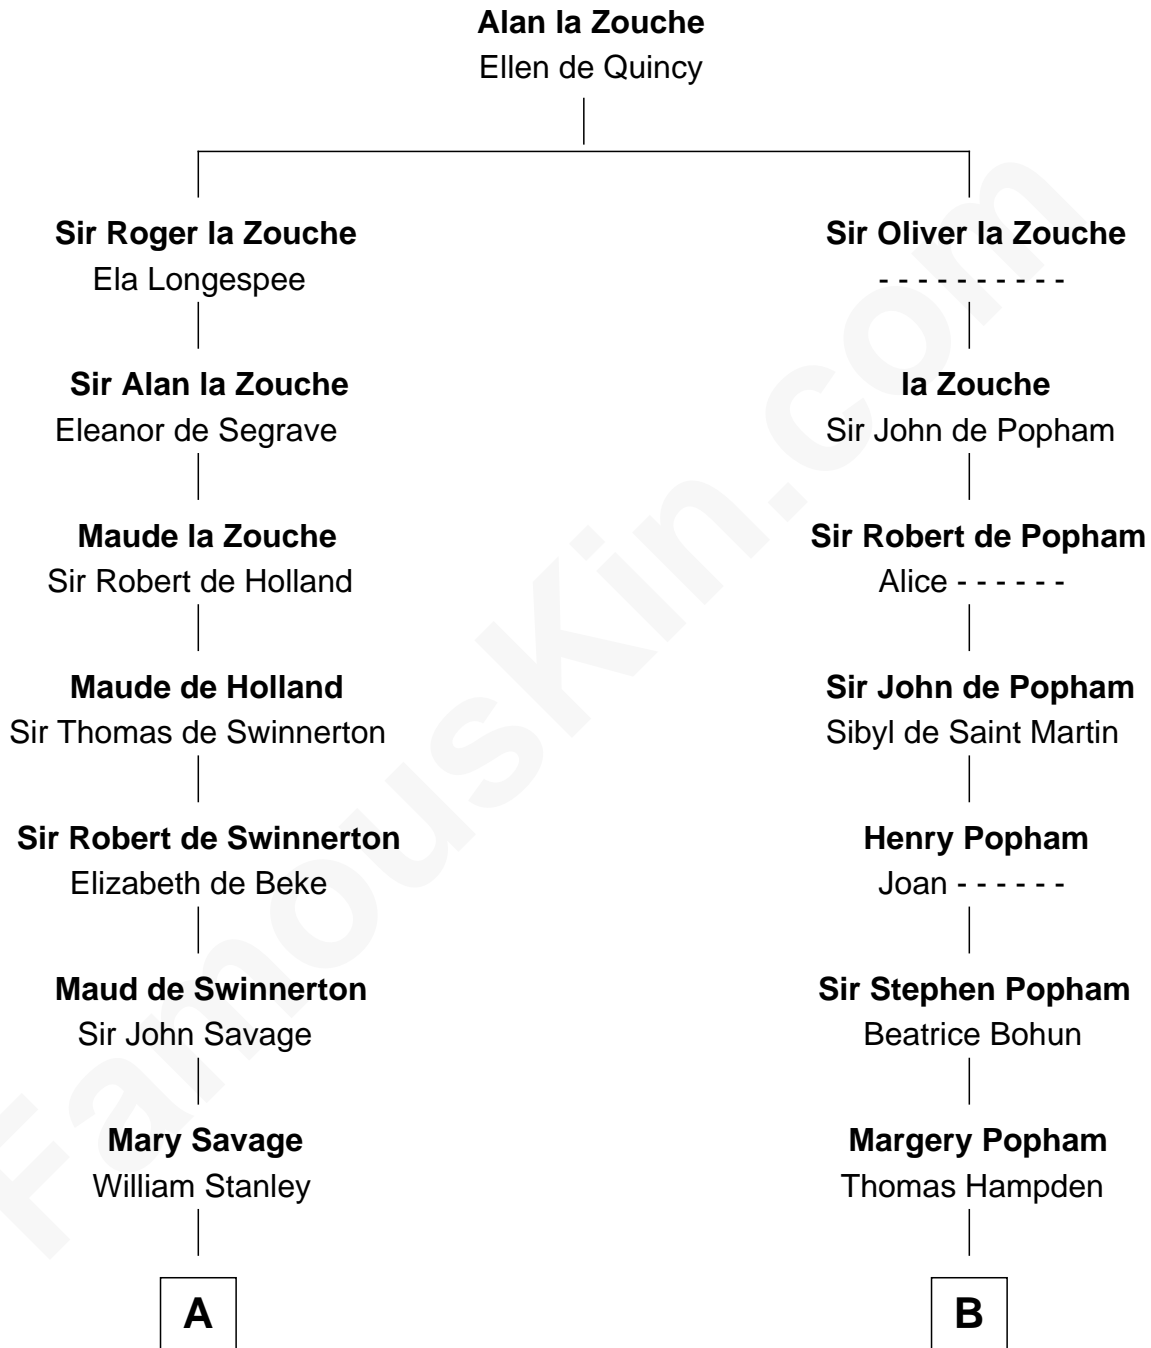

FamousKin.com

Relationship Chart of

Thomas Sim Lee

2nd and 7th Governor of Maryland

12th cousin 5 times removed of

Edmund Waller

English Poet and Politician

A

William Stanley
Alice Hoghton

Sir William Stanley
Agnes Grosvenor

Sir William Stanley
Anne Harington

Peter Stanley
Cecily Tarleton

Anne Stanley
Edward Sutton

Anne Sutton
Richard Eltonhead

Alice Eltonhead
Henry Corbin