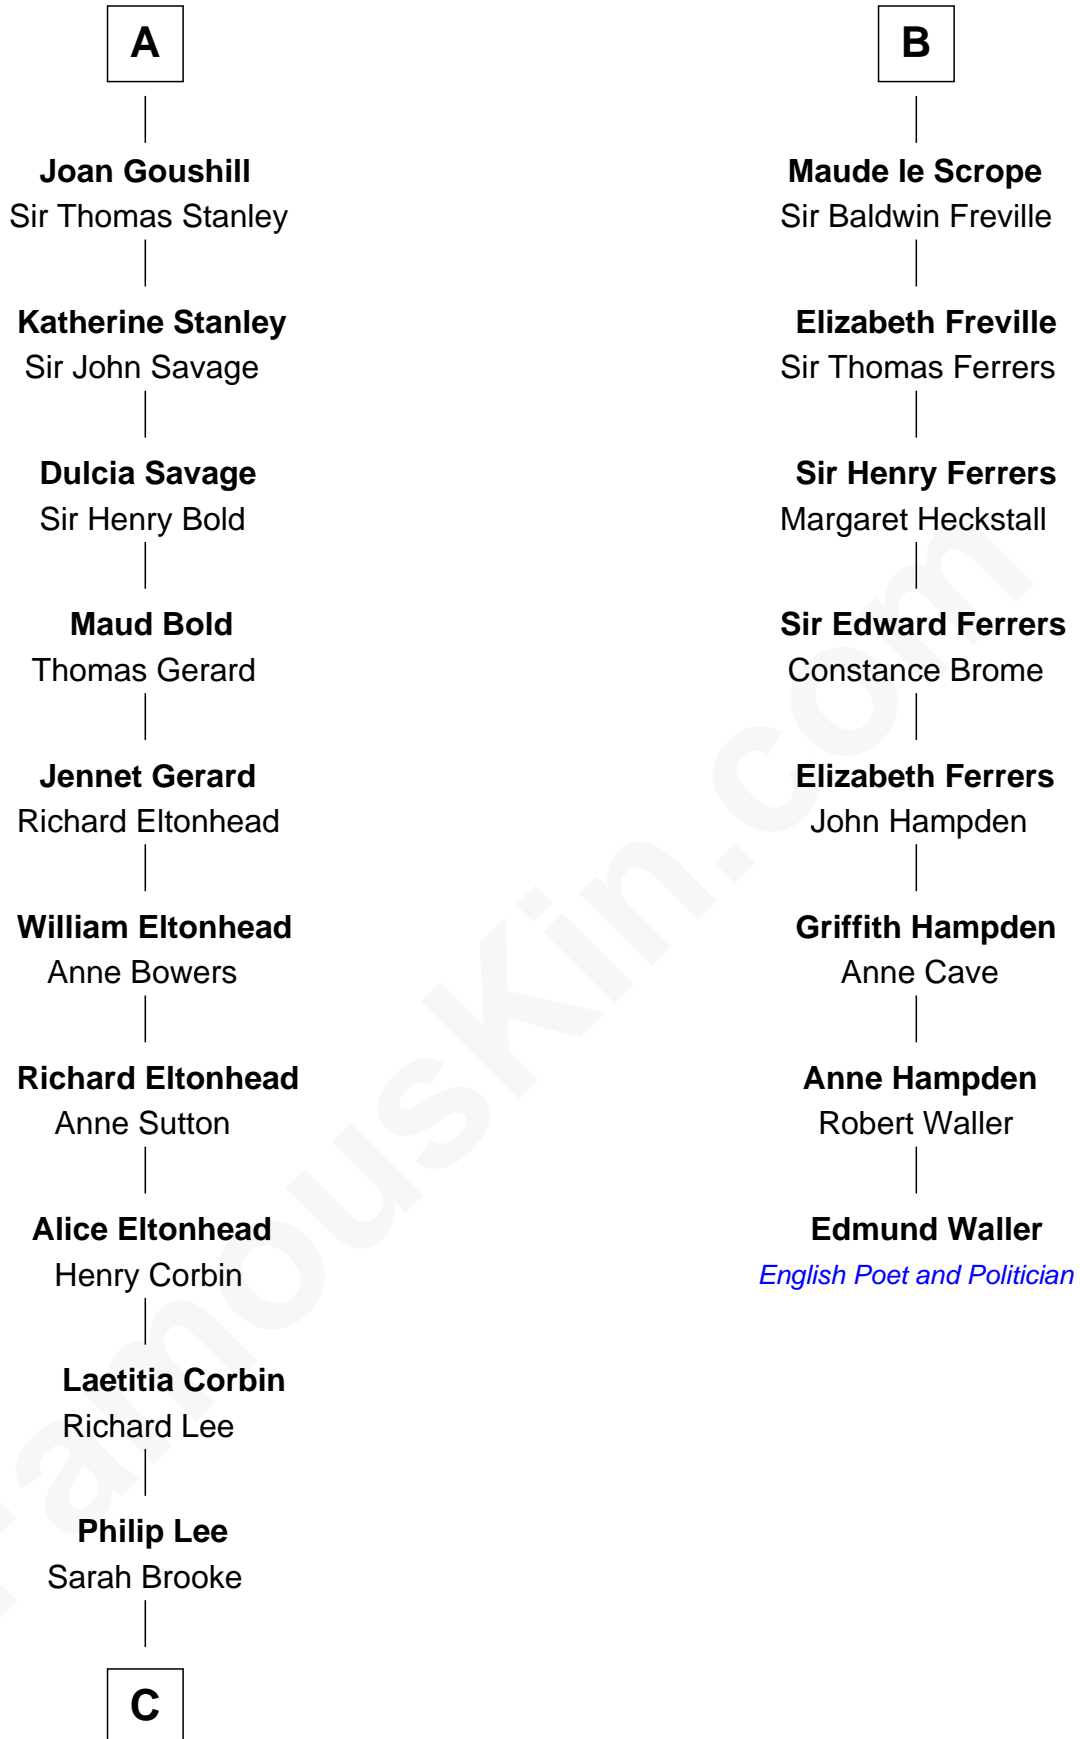

FamousKin.com Relationship Chart of

Thomas Sim Lee

2nd and 7th Governor of Maryland

14th cousin 4 times removed of

Edmund Waller

English Poet and Politician

Gerald FitzMaurice

Eve de Bermingham

Elizabeth de Badlesmere

Sir William de Bohun

Elizabeth de Bohun

Sir Richard Fitzalan

Elizabeth Fitzalan

Sir Robert Goushill

A

Maurice FitzGerald

Juliana - - - - -

Maurice FitzGerald

Maud de Prendergast

Juliana FitzMaurice

Thomas de Clare

Margaret de Clare

Bartholomew de Badlesmere

Margery de Badlesmere

Sir William de Ros

Maud de Roos

John de Welles

Margery de Welles

Stephen le Scrope

B

C

—
Thomas Lee
Christiana Sim