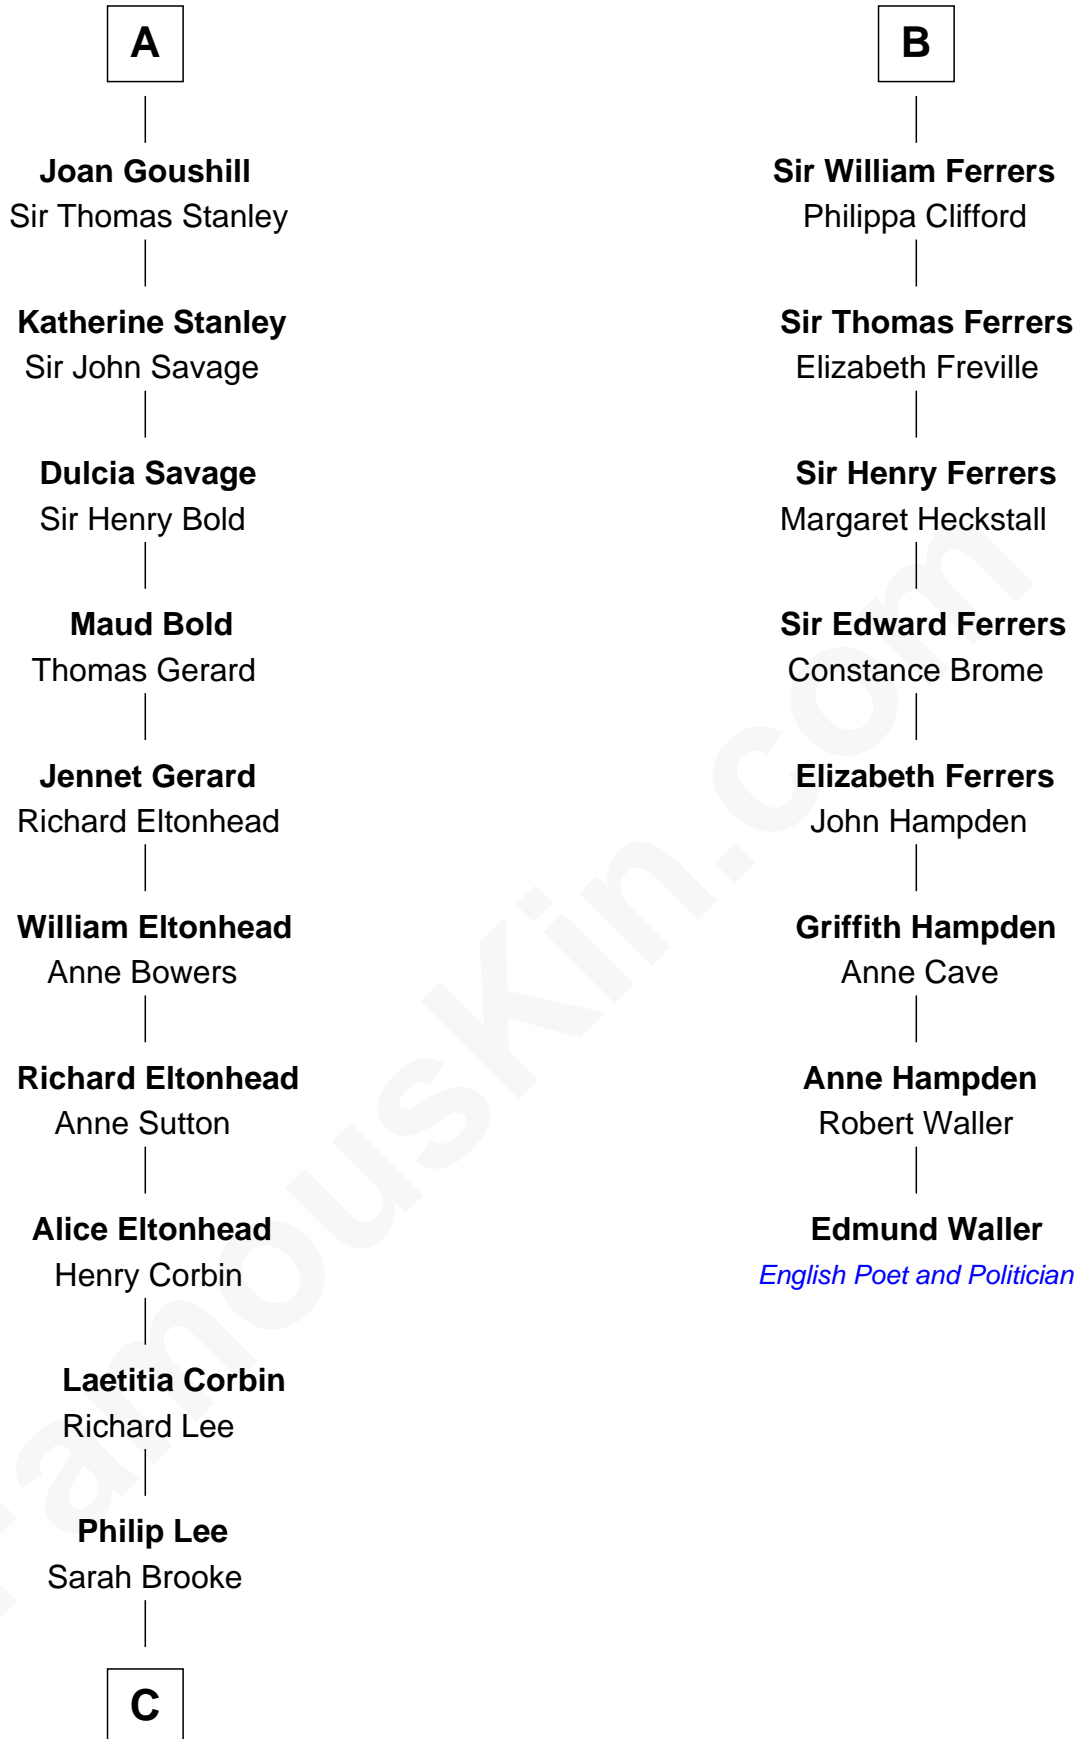

# FamousKin.com Relationship Chart of

**Thomas Sim Lee**

*2nd and 7th Governor of Maryland*

**14th cousin 4 times removed of**

**Edmund Waller**

*English Poet and Politician*

**Sir Robert II de Quincy**

Hawise of Chester

**Elizabeth de Badlesmere**

Sir William de Bohun

**Elizabeth de Bohun**

Sir Richard Fitzalan

**Elizabeth Fitzalan**

Sir Robert Goushill

**A**

**Margaret de Quincy**

John de Lacy

**Maud de Lacy**

Sir Richard de Clare

**Sir Gilbert de Clare**

Joan of Acre

**Elizabeth de Clare**

Sir Thebaud de Verdun

**Isabel de Verdun**

Henry de Ferrers

**Sir William de Ferrers**

Margaret de Ufford

**Sir Henry de Ferrers**

Joan de Poynings

**B**

**C**

—  
**Thomas Lee**  
Christiana Sim