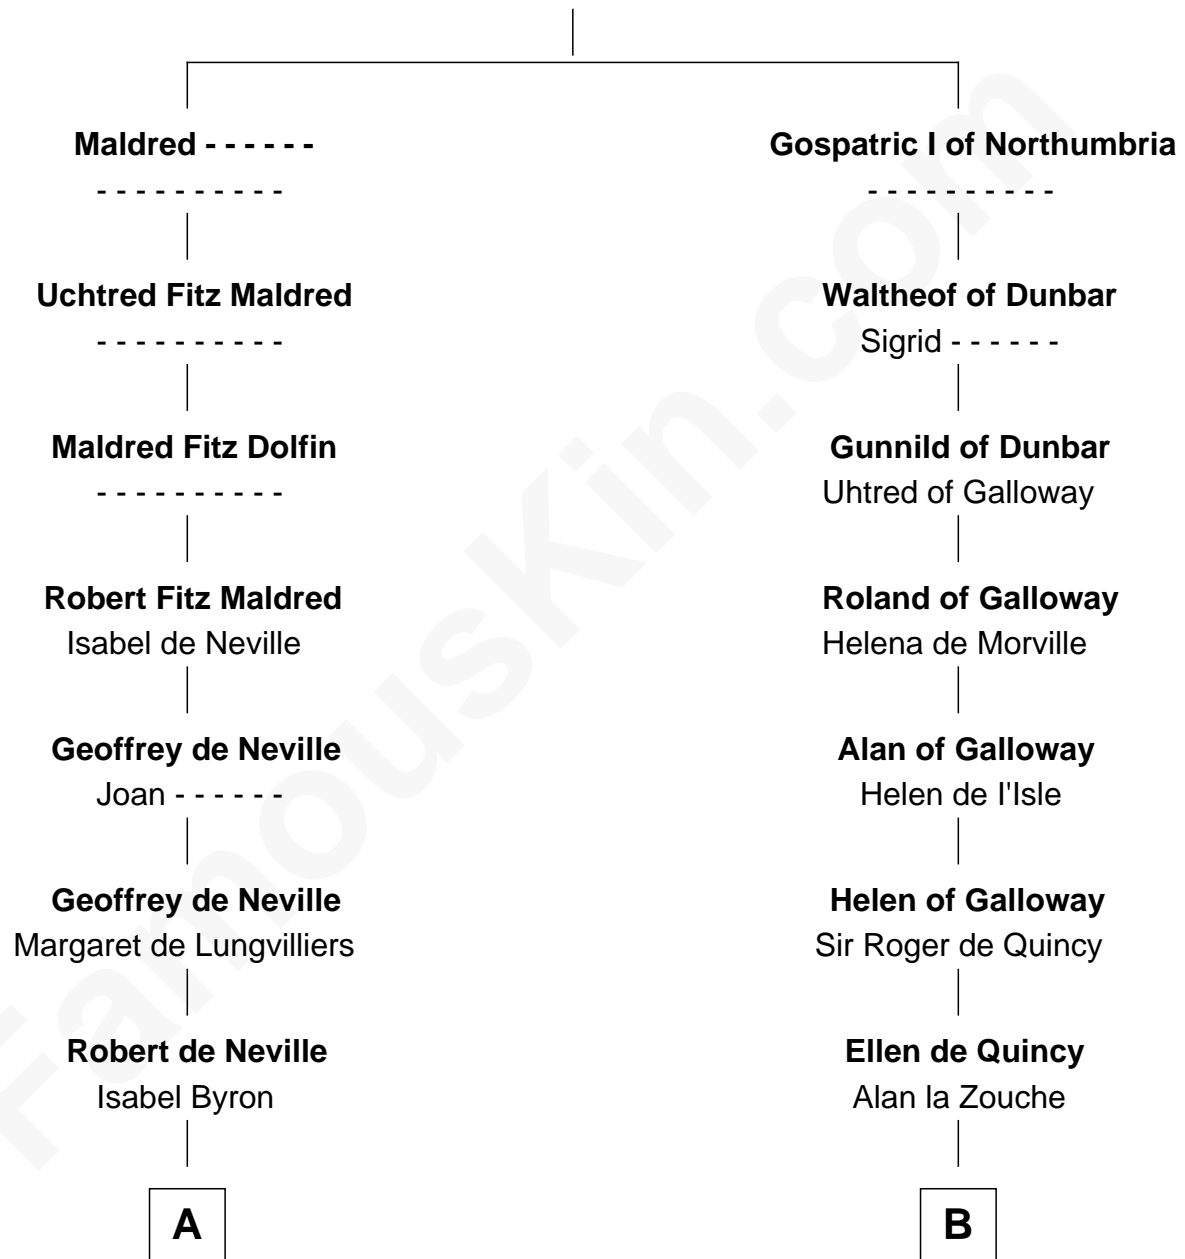

# FamousKin.com

## Relationship Chart of

**Thomas Sim Lee**

*2nd and 7th Governor of Maryland*

19th cousin 1 time removed of

**Edmund Waller**

*English Poet and Politician*

**Maldred of Carlisle and Allendale**

Edith of Northumbria

**C**

**Laetitia Corbin**

Richard Lee

**Philip Lee**

Sarah Brooke

**Thomas Lee**

Christiana Sim

**Thomas Sim Lee**

*2nd and 7th Governor of Maryland*

**D**

**Griffith Hampden**

Anne Cave

**Anne Hampden**

Robert Waller

**Edmund Waller**

*English Poet and Politician*