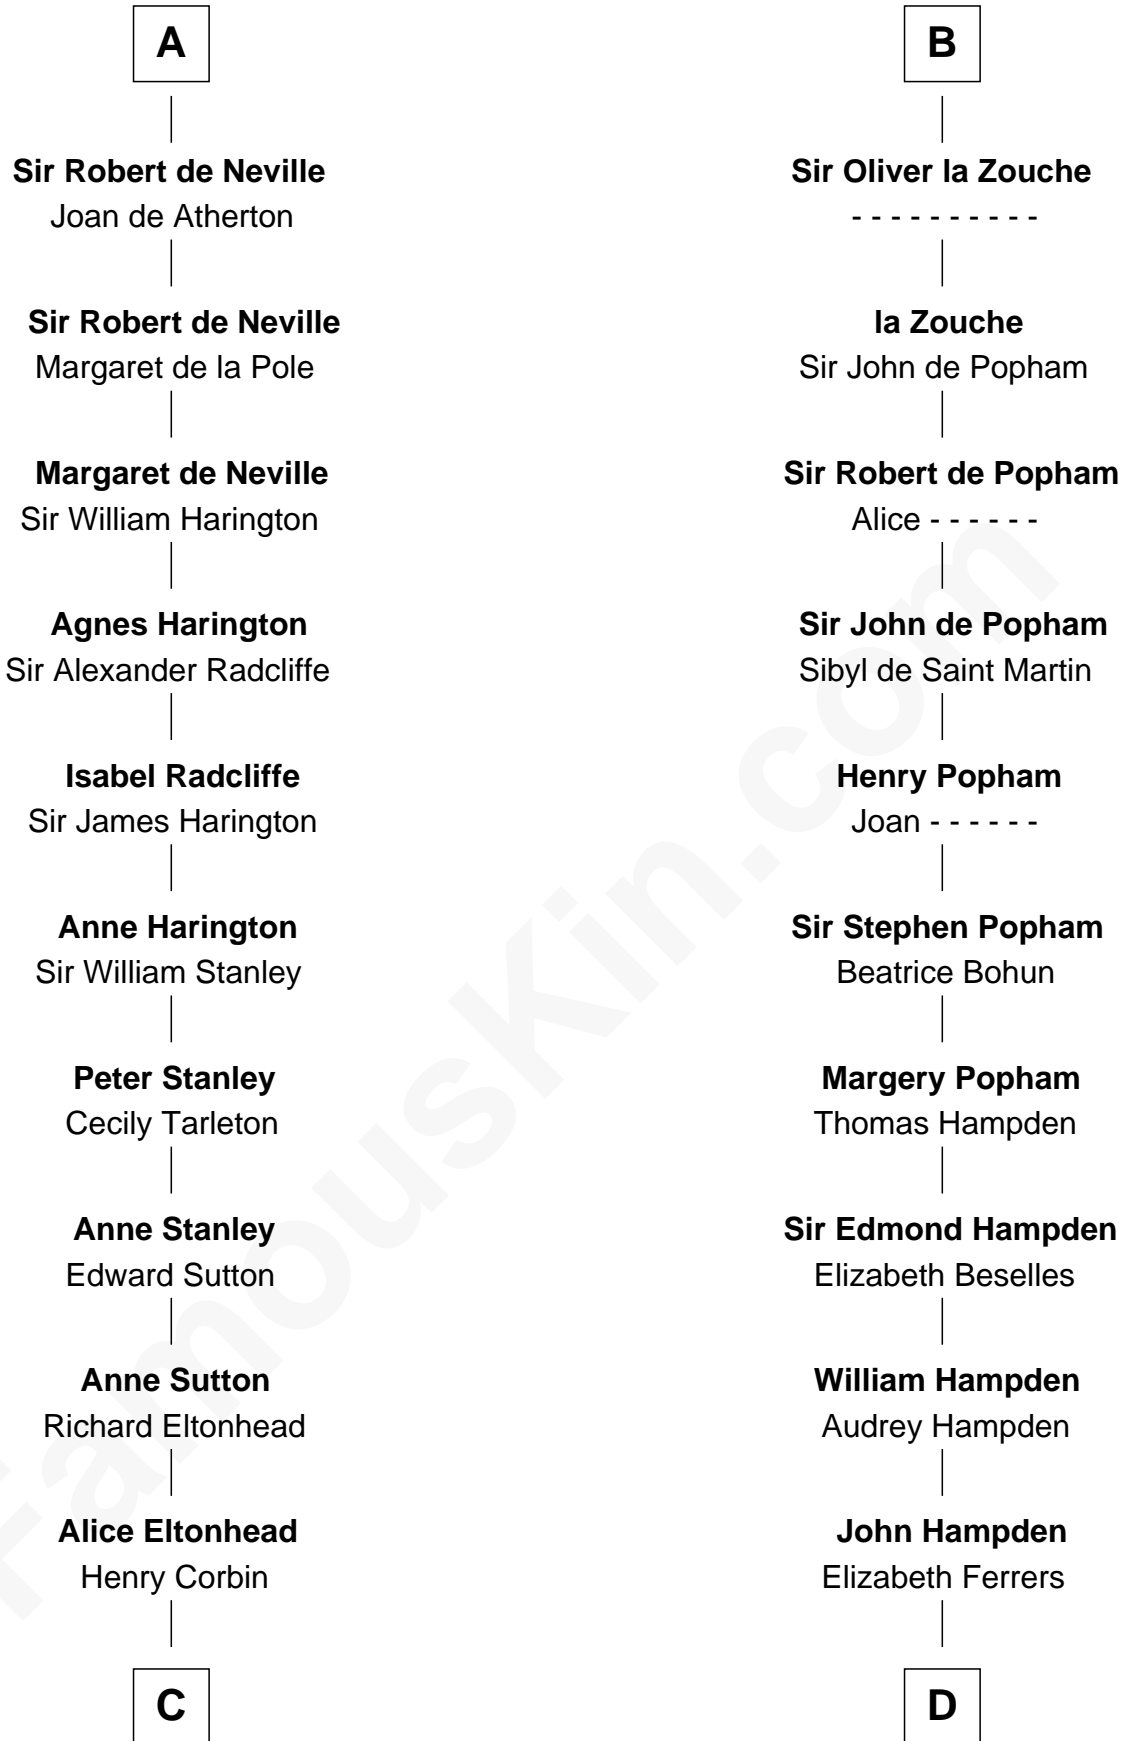

## Relationship Chart of

**Thomas Sim Lee**

*2nd and 7th Governor of Maryland*

19th cousin 1 time removed of

**Edmund Waller**

*English Poet and Politician*

**Maldred of Carlisle and Allendale**

Edith of Northumbria

**C**

**Laetitia Corbin**

Richard Lee

**Philip Lee**

Sarah Brooke

**Thomas Lee**

Christiana Sim

**Thomas Sim Lee**