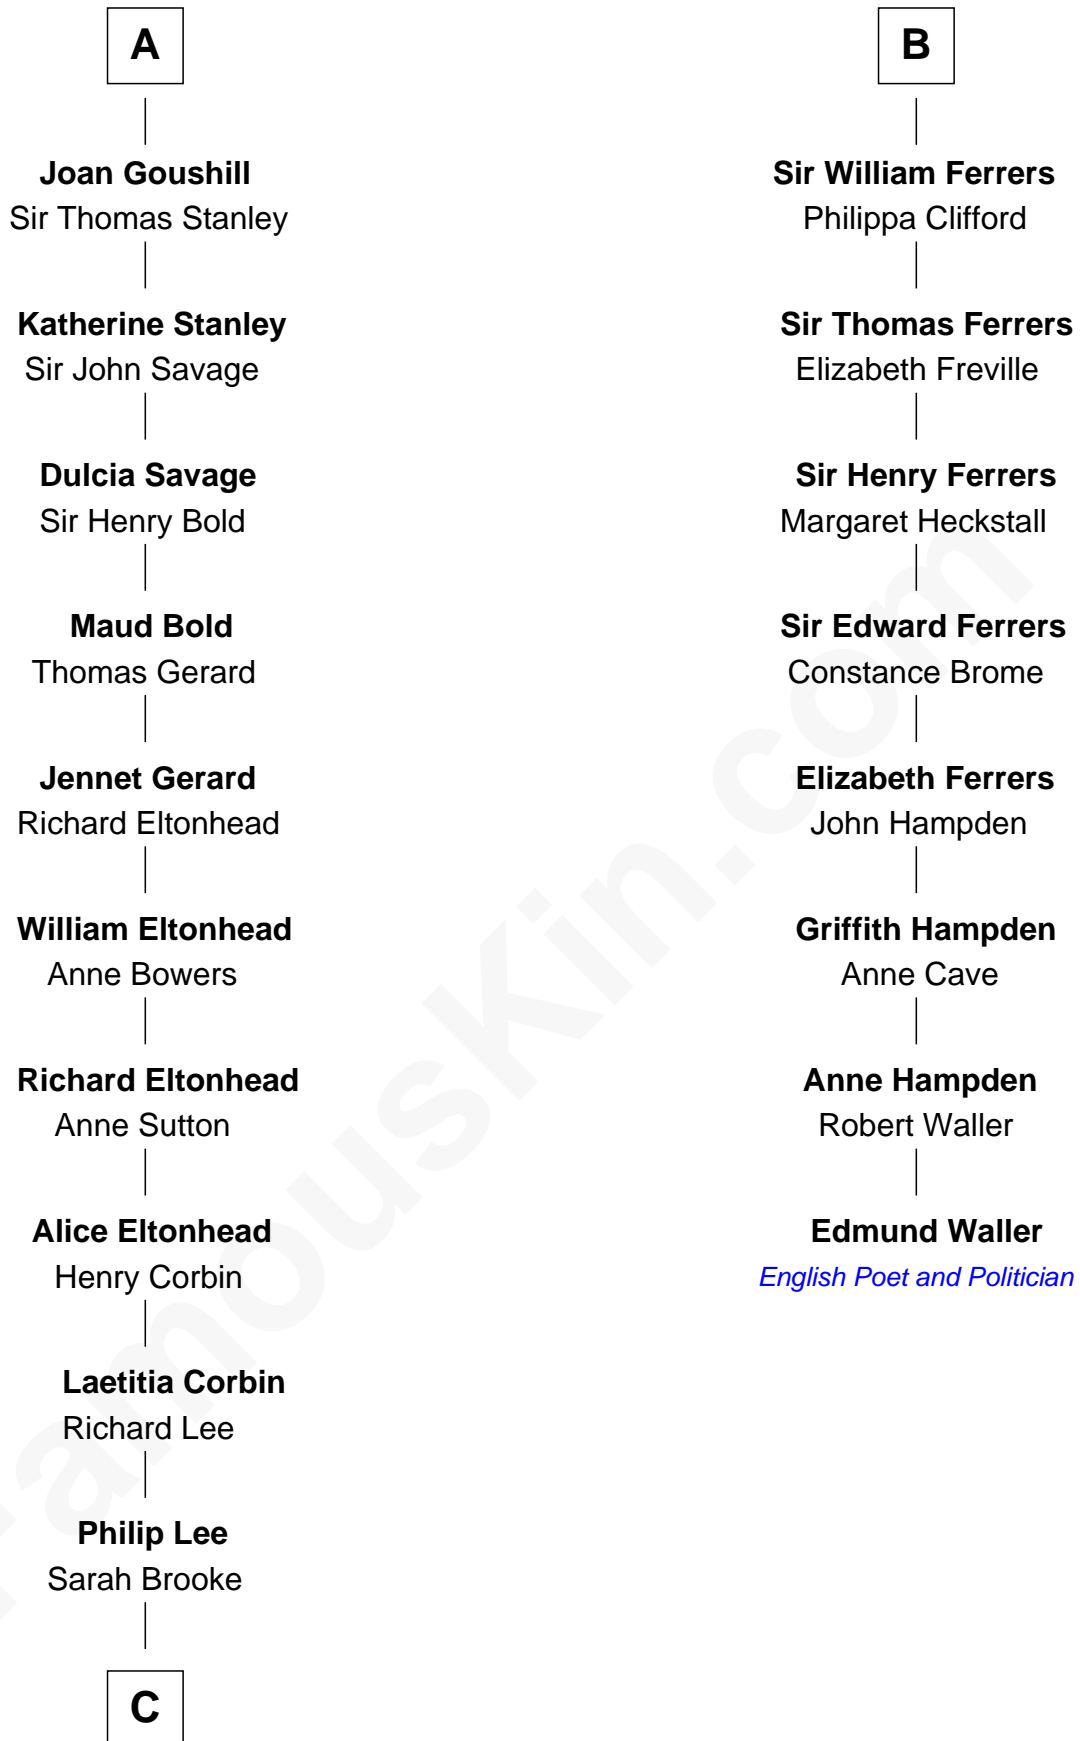

## Relationship Chart of

**Thomas Sim Lee**

*2nd and 7th Governor of Maryland*

**14th cousin 4 times removed of**

**Edmund Waller**

*English Poet and Politician*

**Roger de Lacy**

Maud de Clere

**C**

—  
**Thomas Lee**  
Christiana Sim

—  
**Thomas Sim Lee**  
*2nd and 7th Governor of Maryland*

FamousKin.com