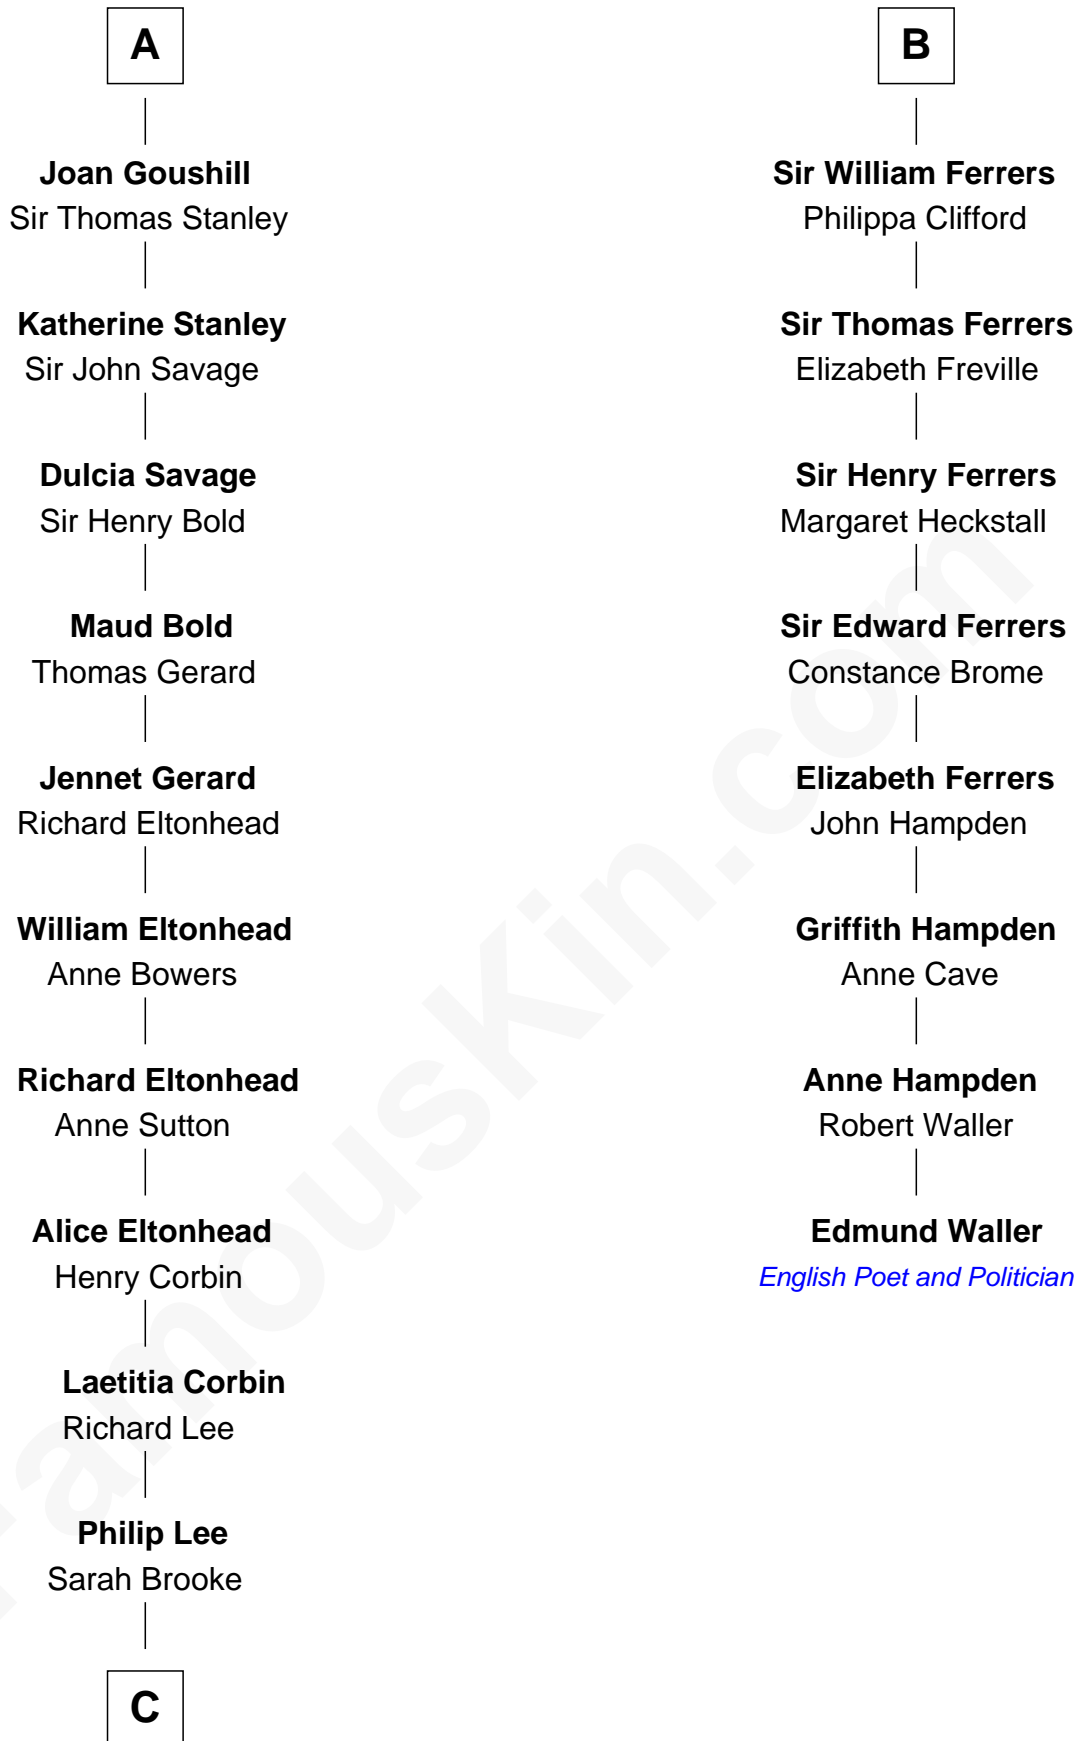

FamousKin.com

Relationship Chart of

Thomas Sim Lee

2nd and 7th Governor of Maryland

14th cousin 4 times removed of

Edmund Waller

English Poet and Politician

C

—
Thomas Lee
Christiana Sim

—
Thomas Sim Lee
2nd and 7th Governor of Maryland

FamousKin.com