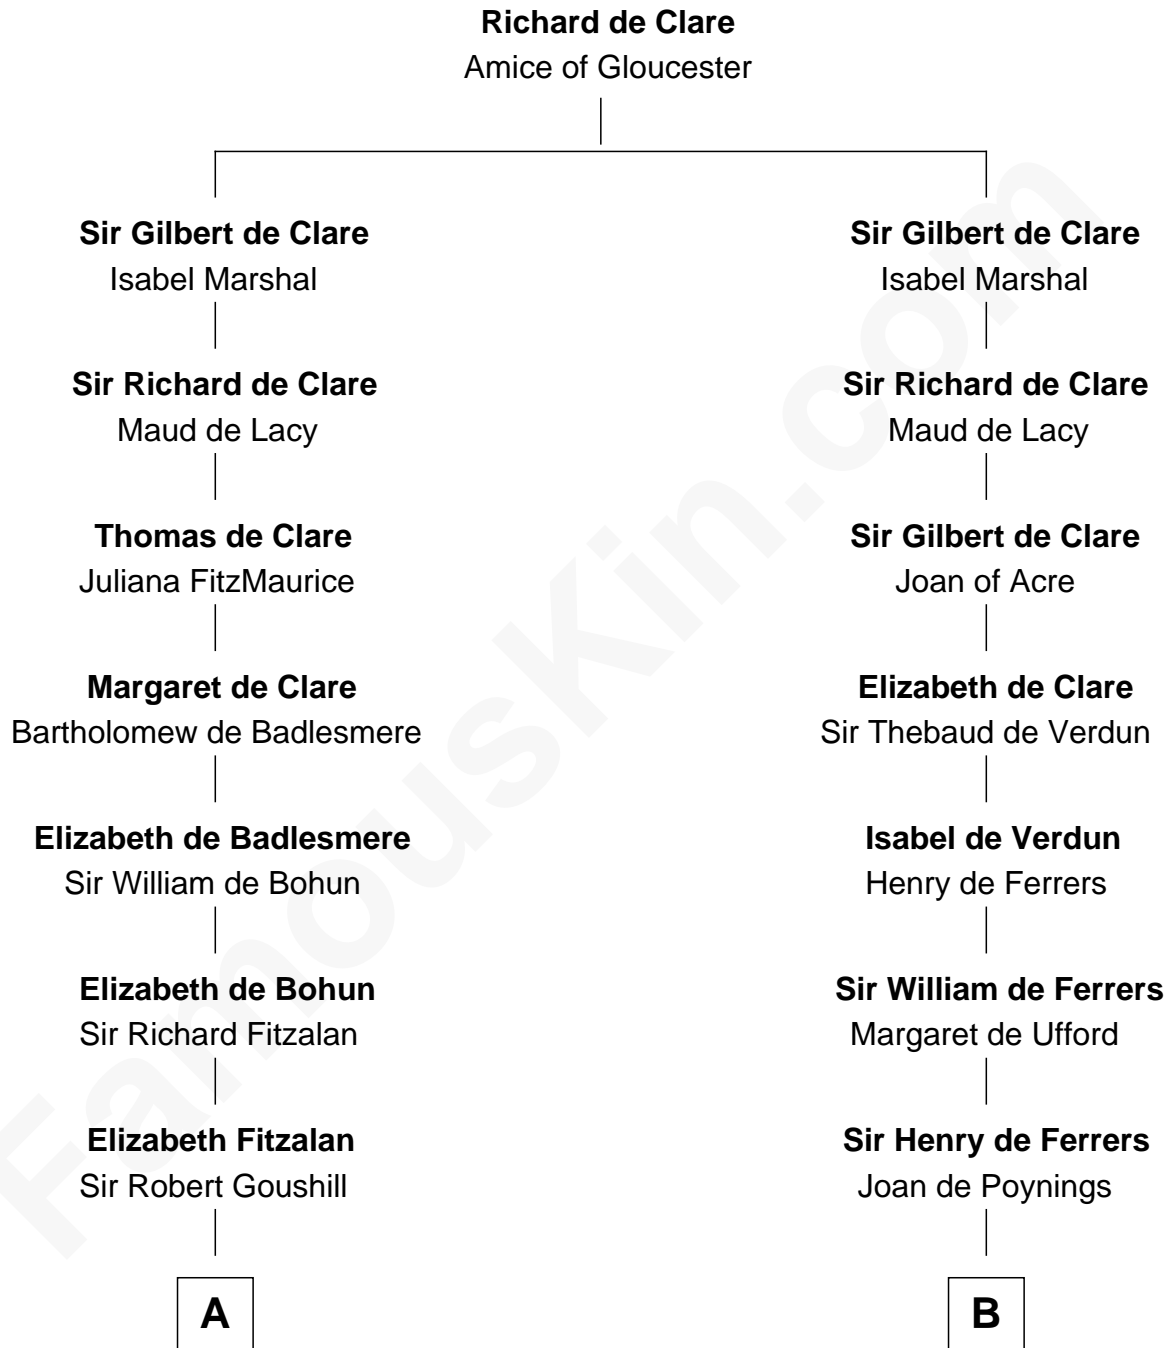

FamousKin.com

Relationship Chart of

Thomas Sim Lee

2nd and 7th Governor of Maryland

14th cousin 4 times removed of

Edmund Waller

English Poet and Politician

C

—
Thomas Lee
Christiana Sim

—
Thomas Sim Lee
2nd and 7th Governor of Maryland

FamousKin.com