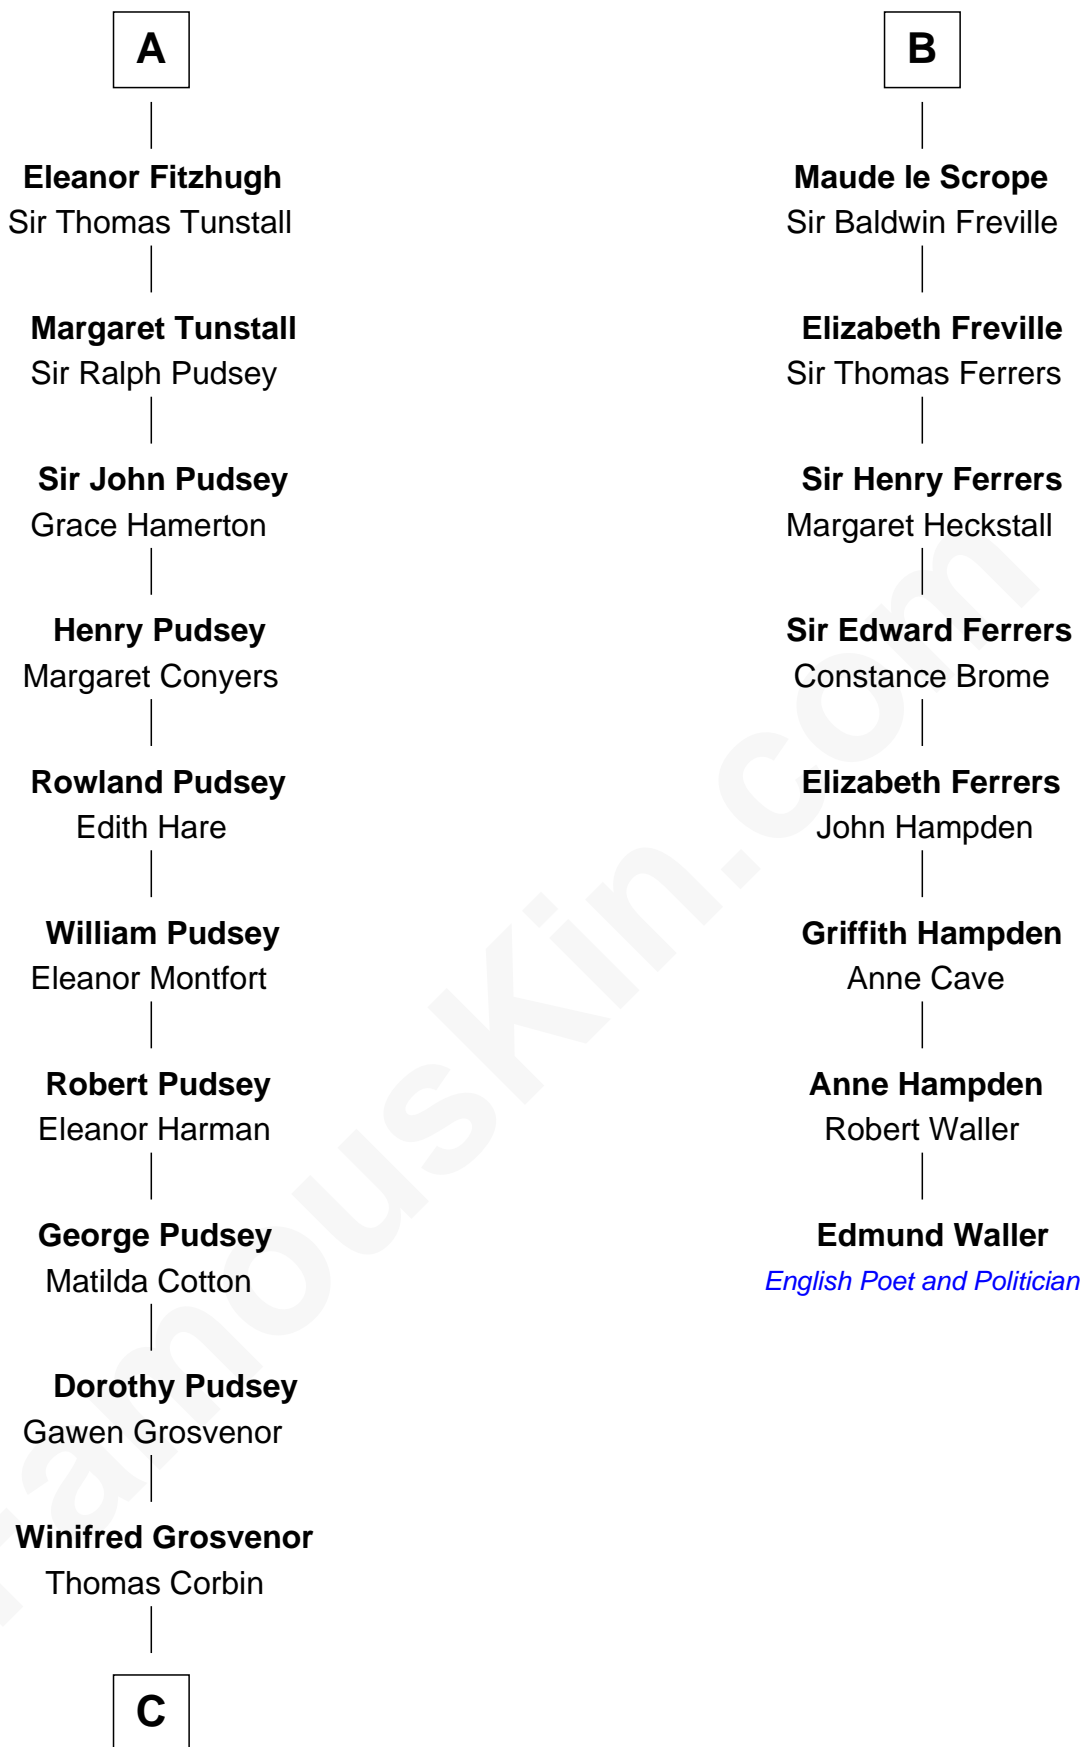

FamousKin.com

Relationship Chart of

Thomas Sim Lee

2nd and 7th Governor of Maryland

14th cousin 7 times removed of

Edmund Waller

English Poet and Politician

William I, King of Scotland

----- Avenal

C

Henry Corbin
Alice Eltonhead

Laetitia Corbin
Richard Lee

Philip Lee
Sarah Brooke

Thomas Lee
Christiana Sim

Thomas Sim Lee
2nd and 7th Governor of Maryland

FamousKin.com