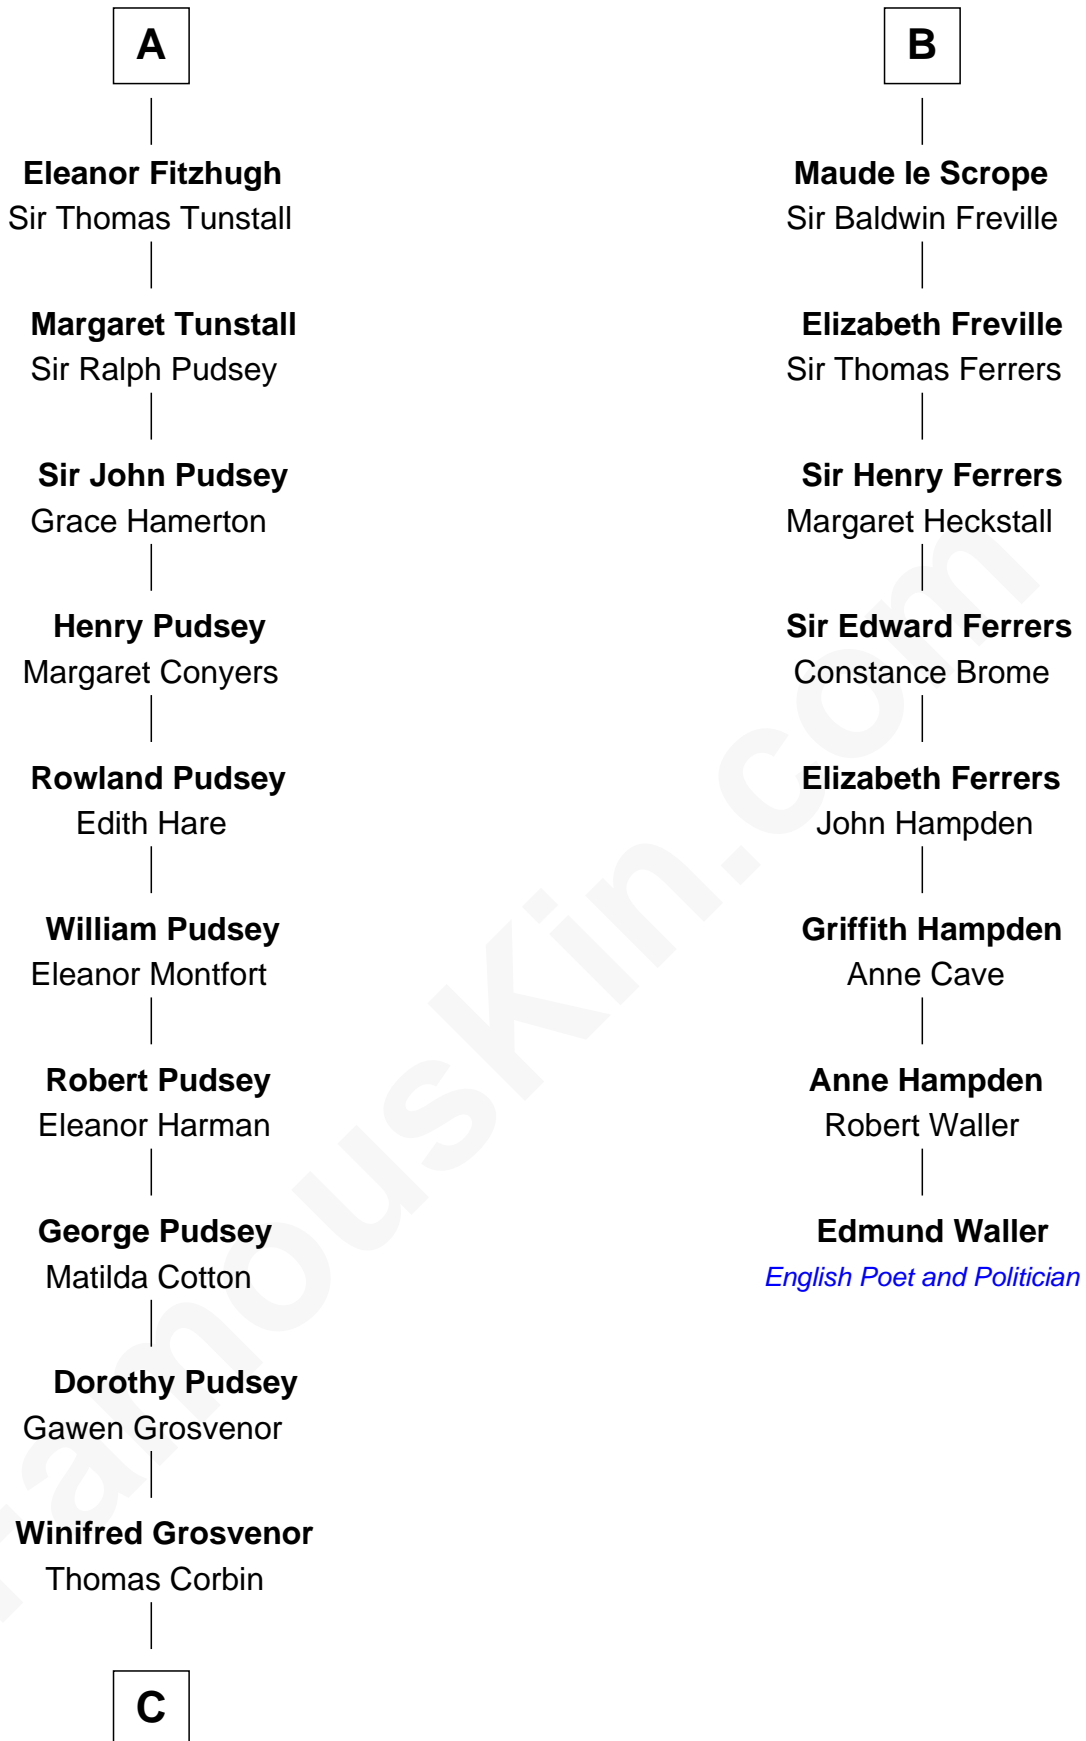

FamousKin.com Relationship Chart of

Thomas Sim Lee

2nd and 7th Governor of Maryland

14th cousin 7 times removed of

Edmund Waller

English Poet and Politician

C

Henry Corbin
Alice Eltonhead

Laetitia Corbin
Richard Lee

Philip Lee
Sarah Brooke

Thomas Lee
Christiana Sim

Thomas Sim Lee
2nd and 7th Governor of Maryland

FamousKin.com