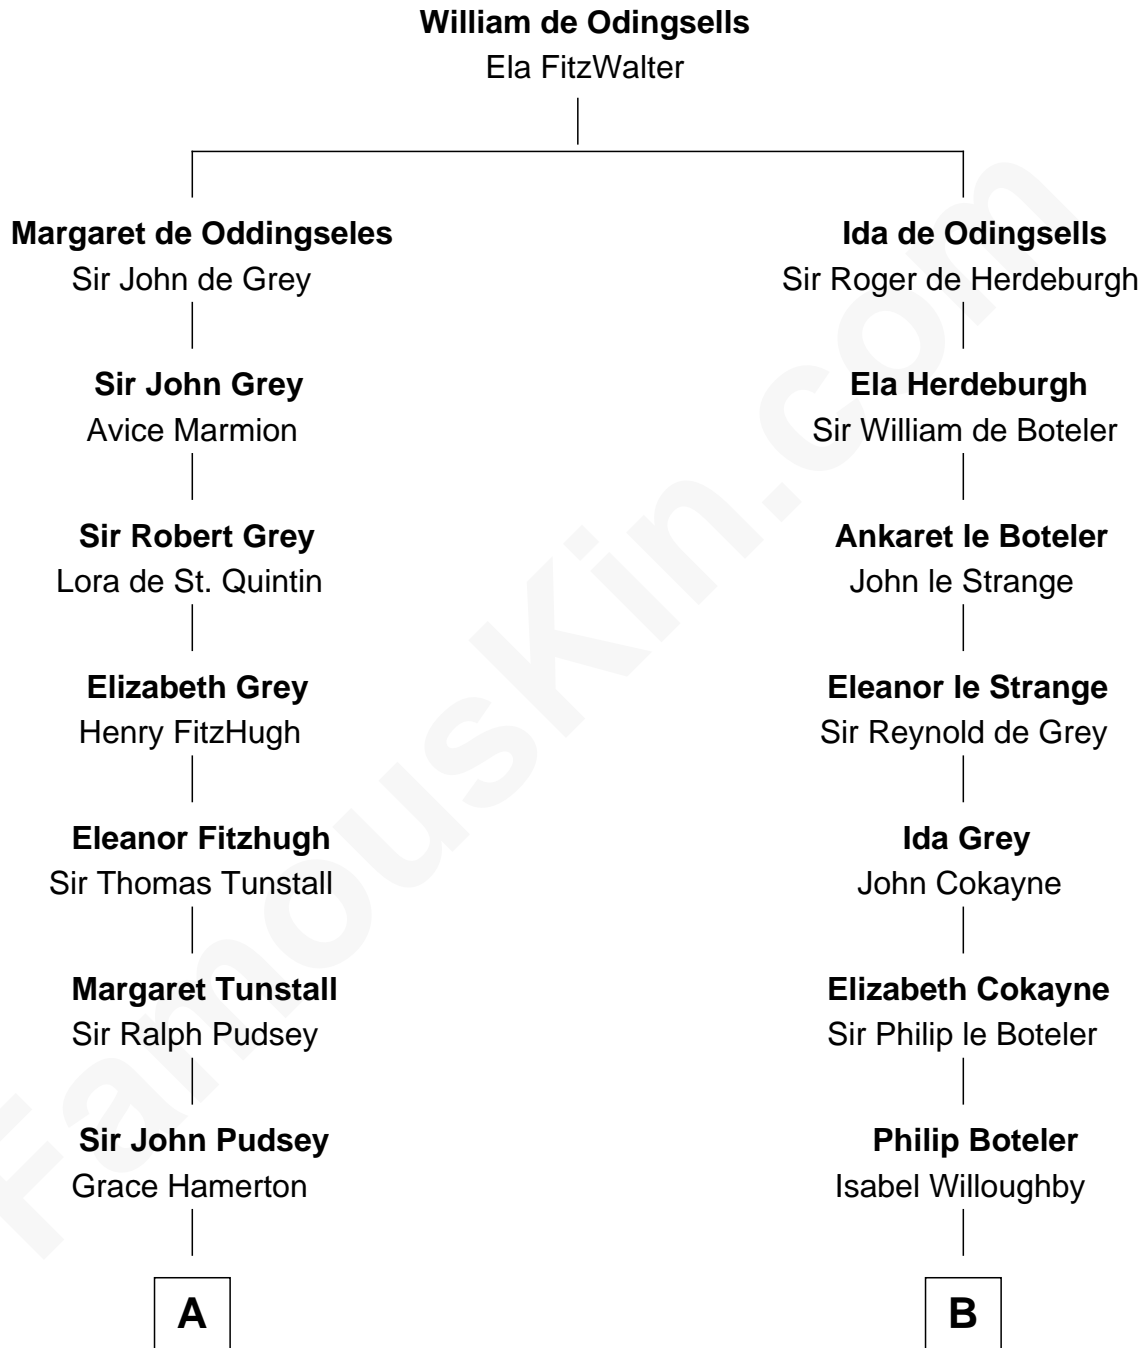

FamousKin.com

Relationship Chart of

Thomas Sim Lee

2nd and 7th Governor of Maryland

13th cousin 5 times removed of

Edmund Waller

English Poet and Politician

C

—
Thomas Lee
Christiana Sim

—
Thomas Sim Lee
2nd and 7th Governor of Maryland

FamousKin.com