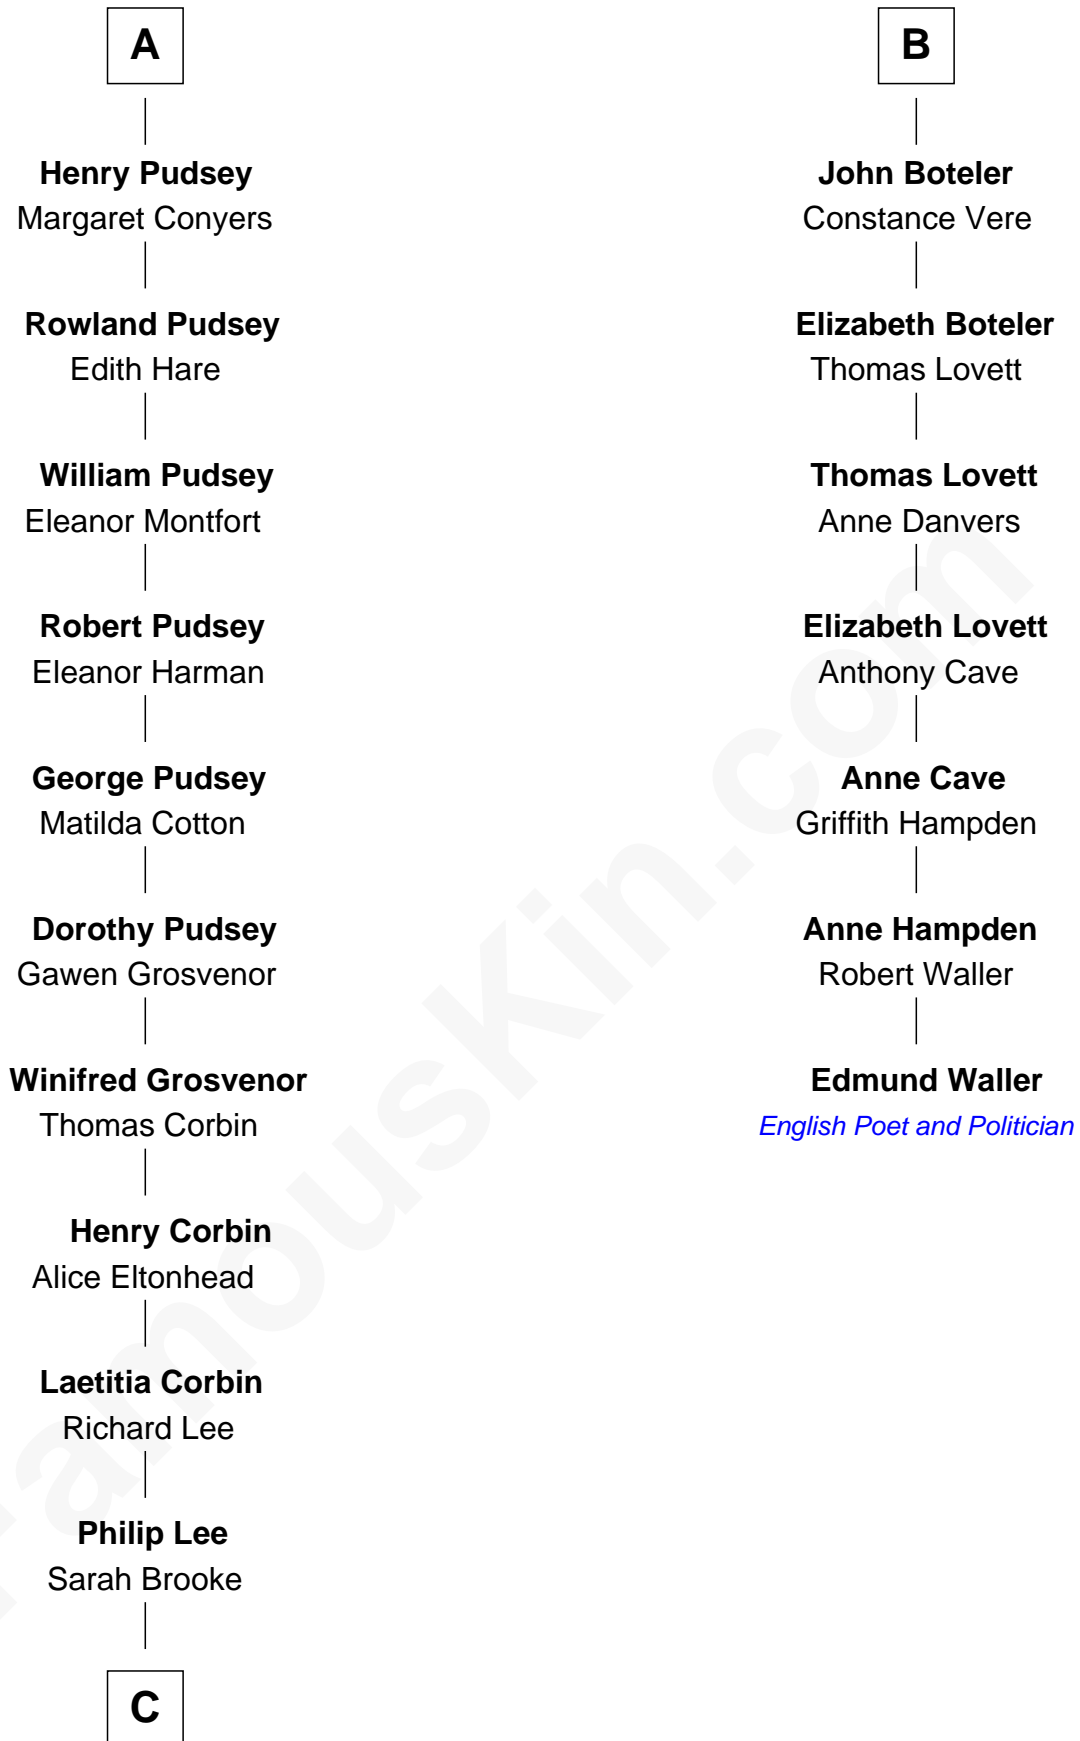

FamousKin.com

Relationship Chart of

Thomas Sim Lee

2nd and 7th Governor of Maryland

13th cousin 5 times removed of

Edmund Waller

English Poet and Politician

C

—
Thomas Lee
Christiana Sim

—
Thomas Sim Lee
2nd and 7th Governor of Maryland

FamousKin.com