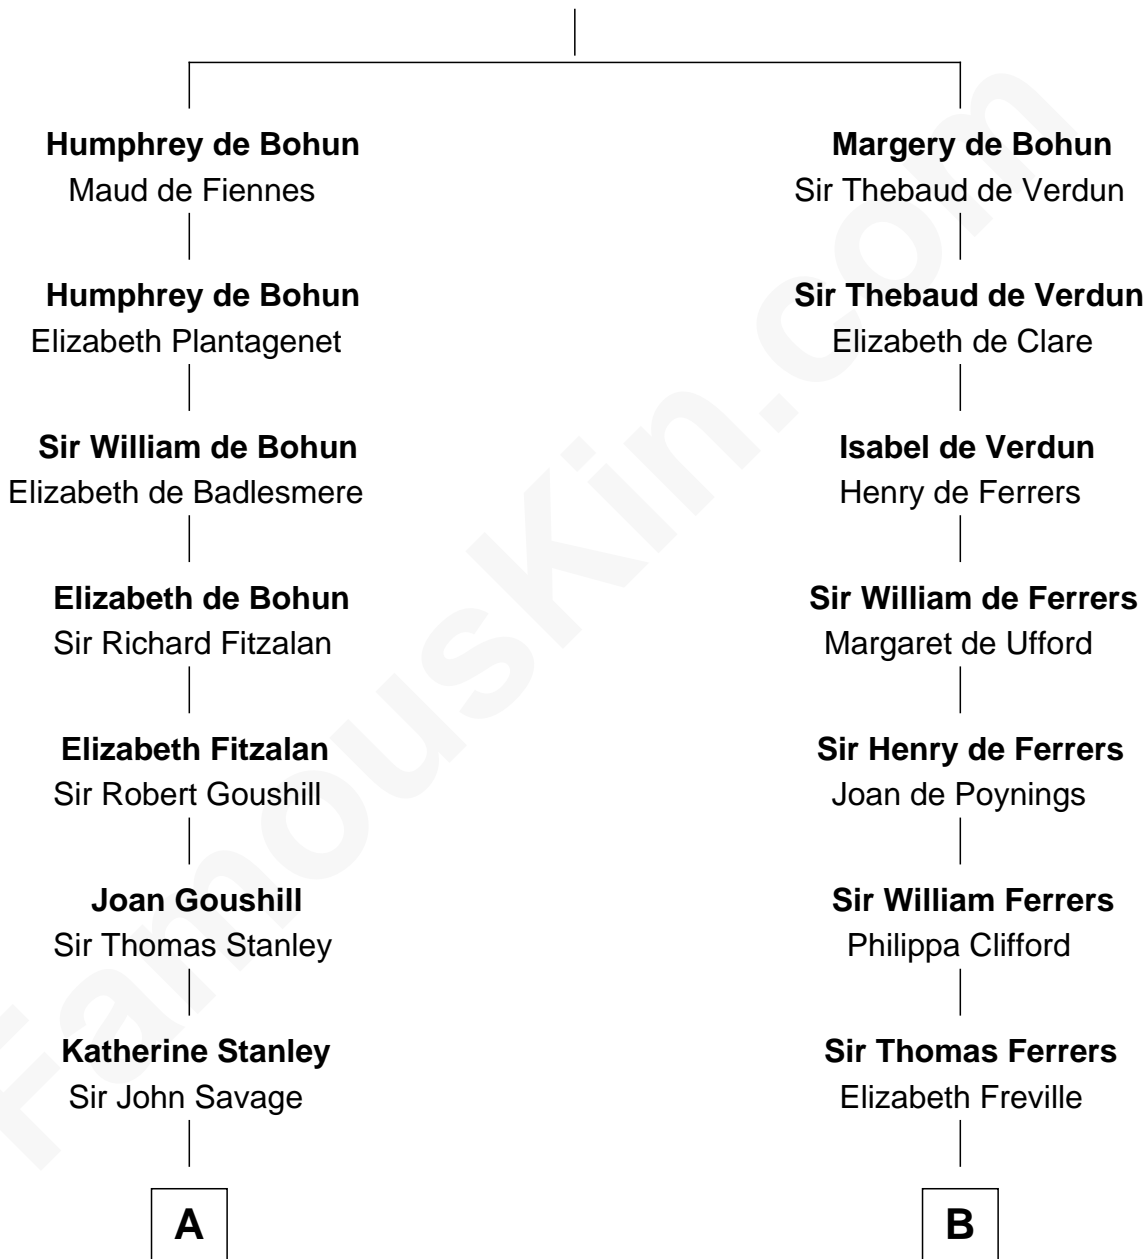

FamousKin.com Relationship Chart of

Thomas Sim Lee

2nd and 7th Governor of Maryland

12th cousin 4 times removed of

Edmund Waller

English Poet and Politician

Sir Humphrey de Bohun

Eleanor de Braiose

A

Dulcia Savage
Sir Henry Bold

Maud Bold
Thomas Gerard

Jennet Gerard
Richard Eltonhead

William Eltonhead
Anne Bowers

Richard Eltonhead
Anne Sutton

Alice Eltonhead
Henry Corbin

Laetitia Corbin
Richard Lee